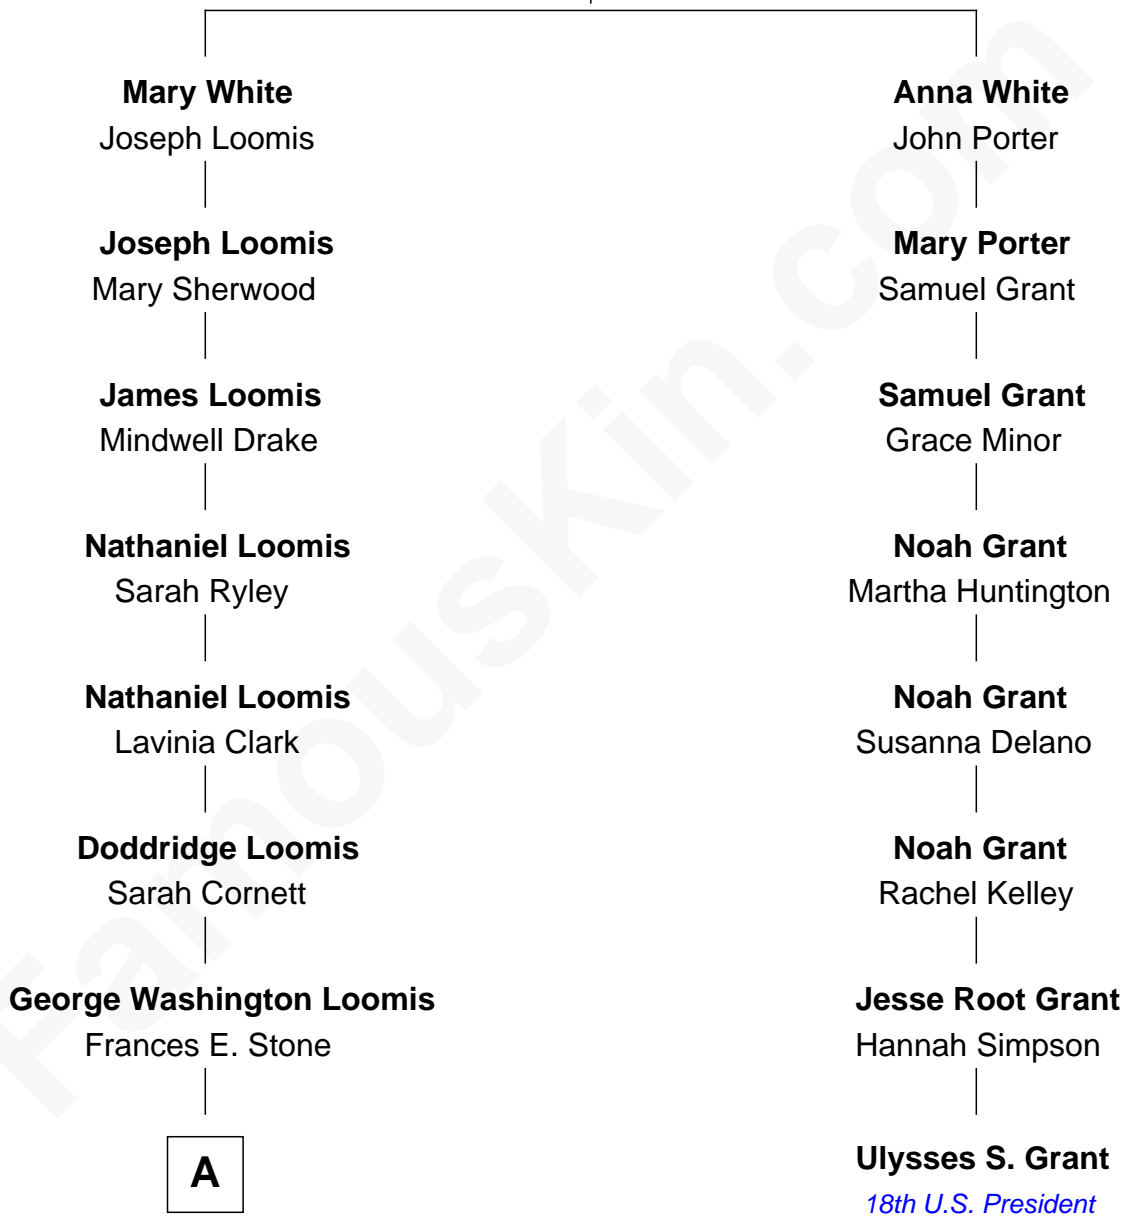

# FamousKin.com Relationship Chart of

**Lee B. Loomis**

*Founder of Loomis Armored Car Service*

7th cousin 1 time removed of

**Ulysses S. Grant**

*18th U.S. President*

**Robert White**  
Bridget Allgar

**A**

George H. Loomis  
Charity Cornelia Fox

Lee B. Loomis  
*Founder of Loomis Armored Car*

FamousKin.com