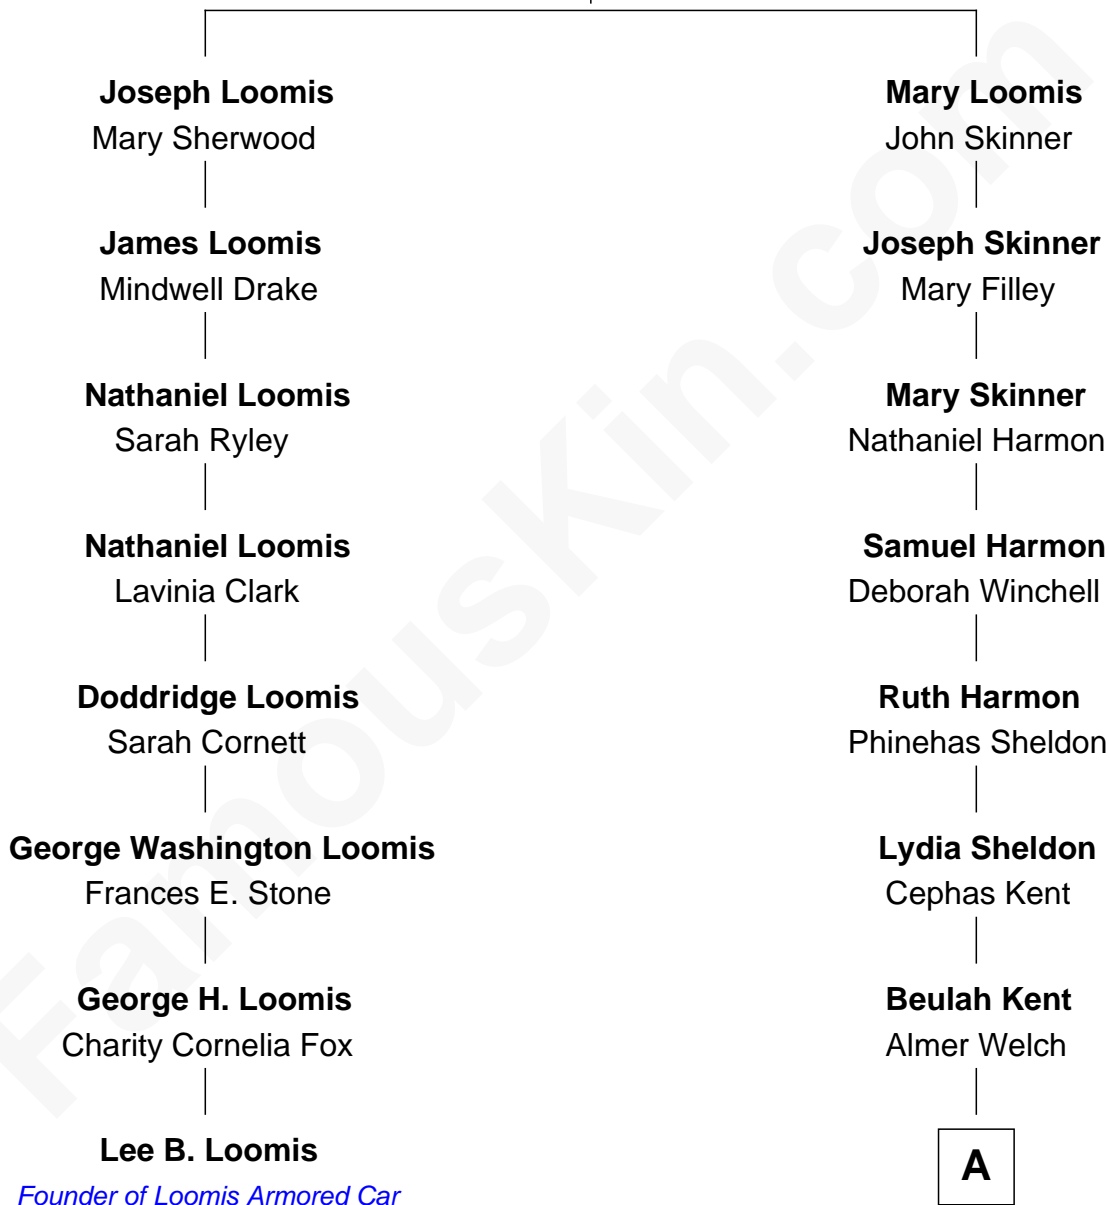

FamousKin.com Relationship Chart of

Lee B. Loomis

Founder of Loomis Armored Car Service

7th cousin 4 times removed of

Brewster H. Shaw

NASA Astronaut

Joseph Loomis

Mary White

A

—
Jane Albina Welch

Lorenzo Webber

—
Sophia Webber

Charles Burton Pomeroy

—
Adelle Pomeroy

John Thomas Shaw

—
Brewster Hopkinson Shaw

Leone Marguerite Lee

—
Brewster H. Shaw

NASA Astronaut

FamousKin.com