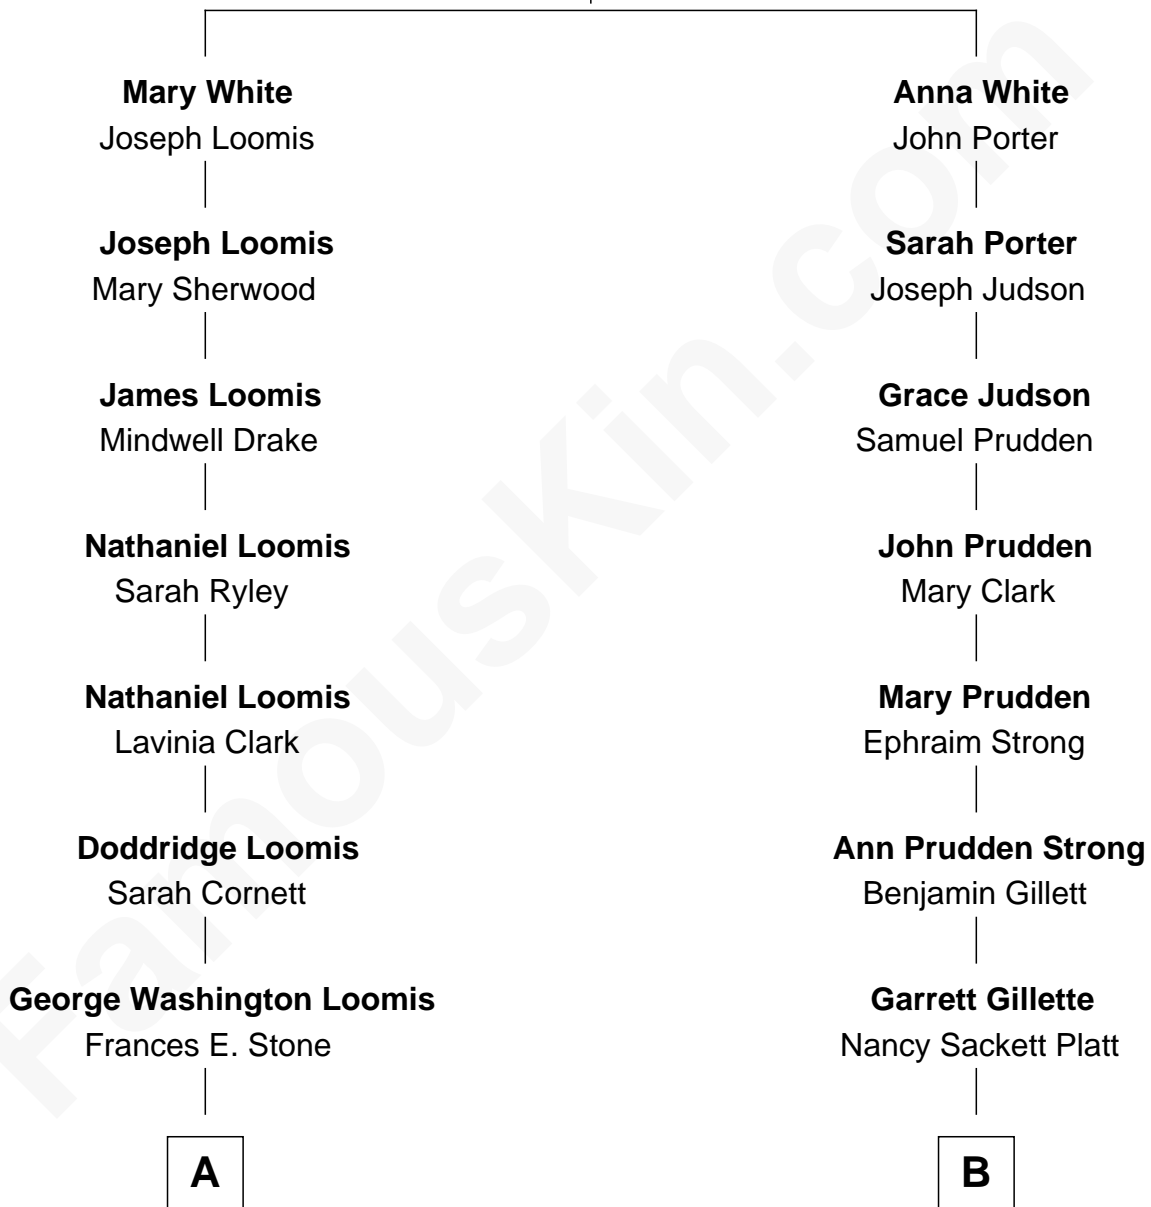

FamousKin.com Relationship Chart of

Lee B. Loomis

Founder of Loomis Armored Car Service

8th cousin 3 times removed of

Treat Williams

TV & Movie Actor

Robert White

Bridget Allgar

A

George H. Loomis
Charity Cornelia Fox

Lee B. Loomis
Founder of Loomis Armored Car

B

Rufus M. Gillette
Abigail Payne

Mary Abigail Gillette
George Willey Andrew

Treat Payne Andrew
Eleanor Barnum

Marian Andrew
Richard Norman Williams