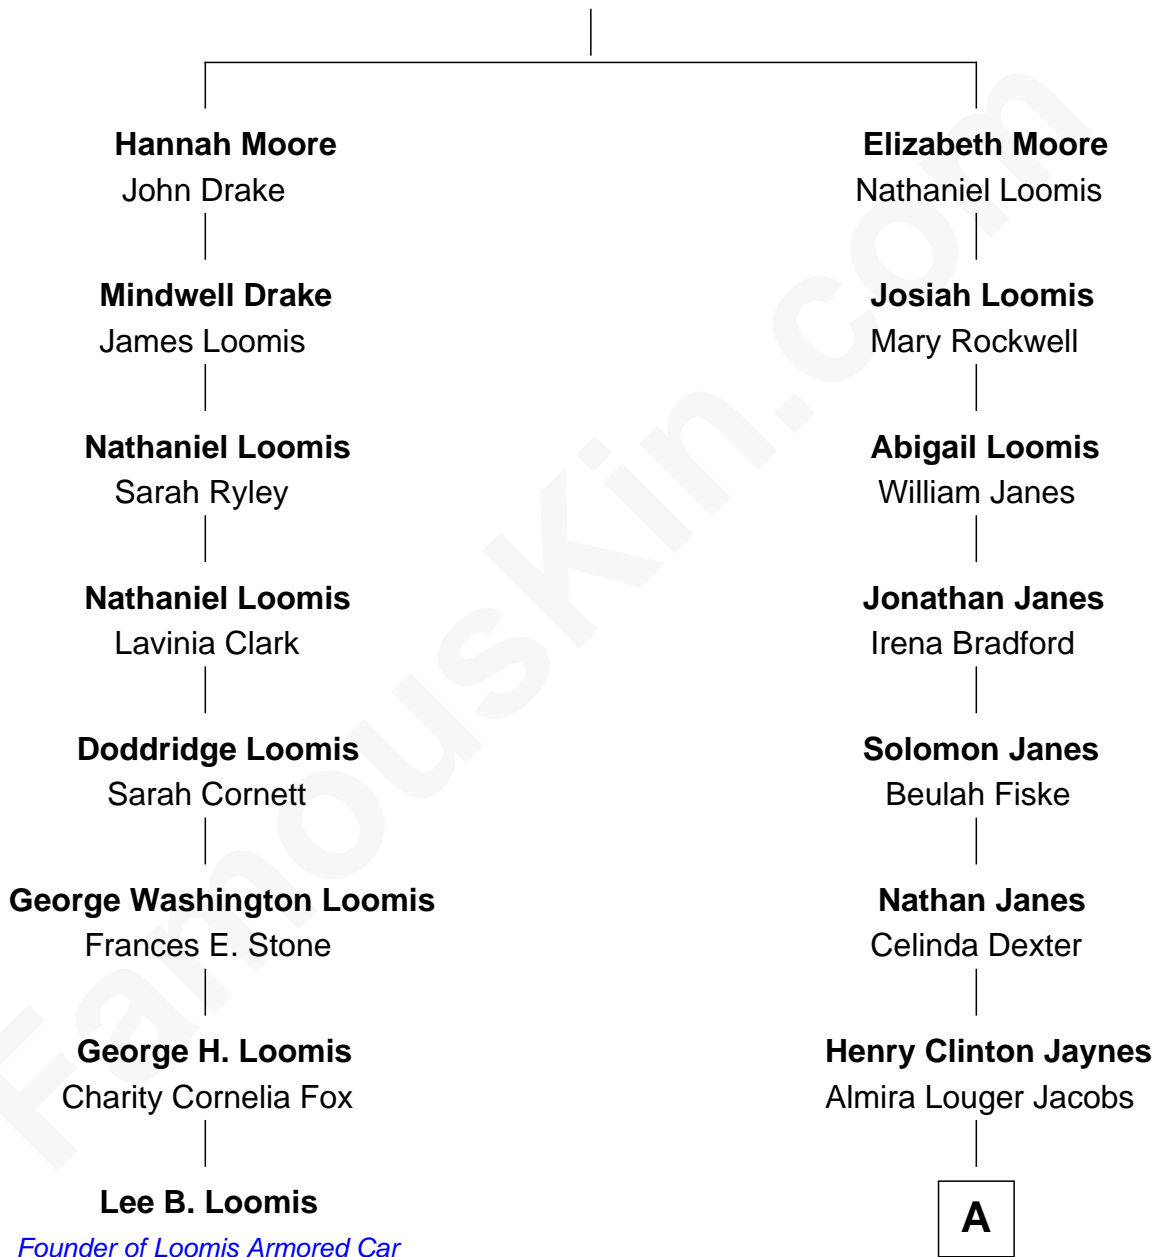

# FamousKin.com Relationship Chart of

**Lee B. Loomis**

*Founder of Loomis Armored Car Service*

7th cousin 4 times removed of

**Bridget Fonda**

*Movie Actress*

**John Moore**

A

**Henry Silas Jaynes**

Elma L. Lanphear

**Herberta Elma Jaynes**

William Brace Fonda

**Henry Jaynes Fonda**

Frances Ford Seymour

**Peter H. Fonda**

Susan Jane Brewer

**Bridget Fonda**

*Movie Actress*