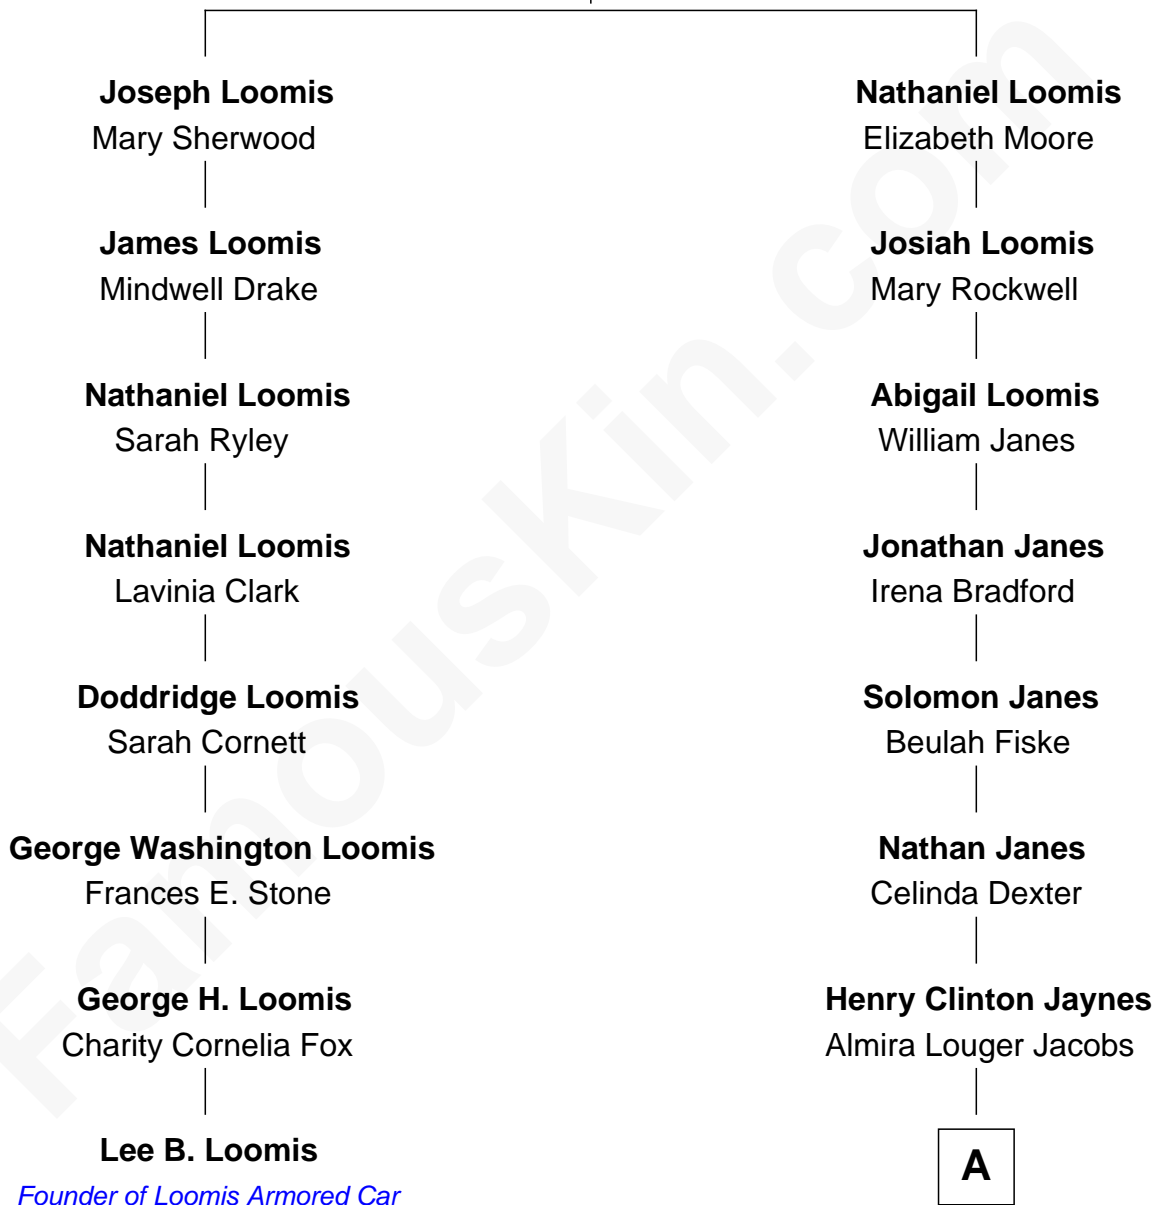

FamousKin.com Relationship Chart of

Lee B. Loomis

Founder of Loomis Armored Car Service

7th cousin 4 times removed of

Bridget Fonda

Movie Actress

Joseph Loomis

Mary White

A

Henry Silas Jaynes

Elma L. Lanphear

Herberta Elma Jaynes

William Brace Fonda

Henry Jaynes Fonda

Frances Ford Seymour

Peter H. Fonda