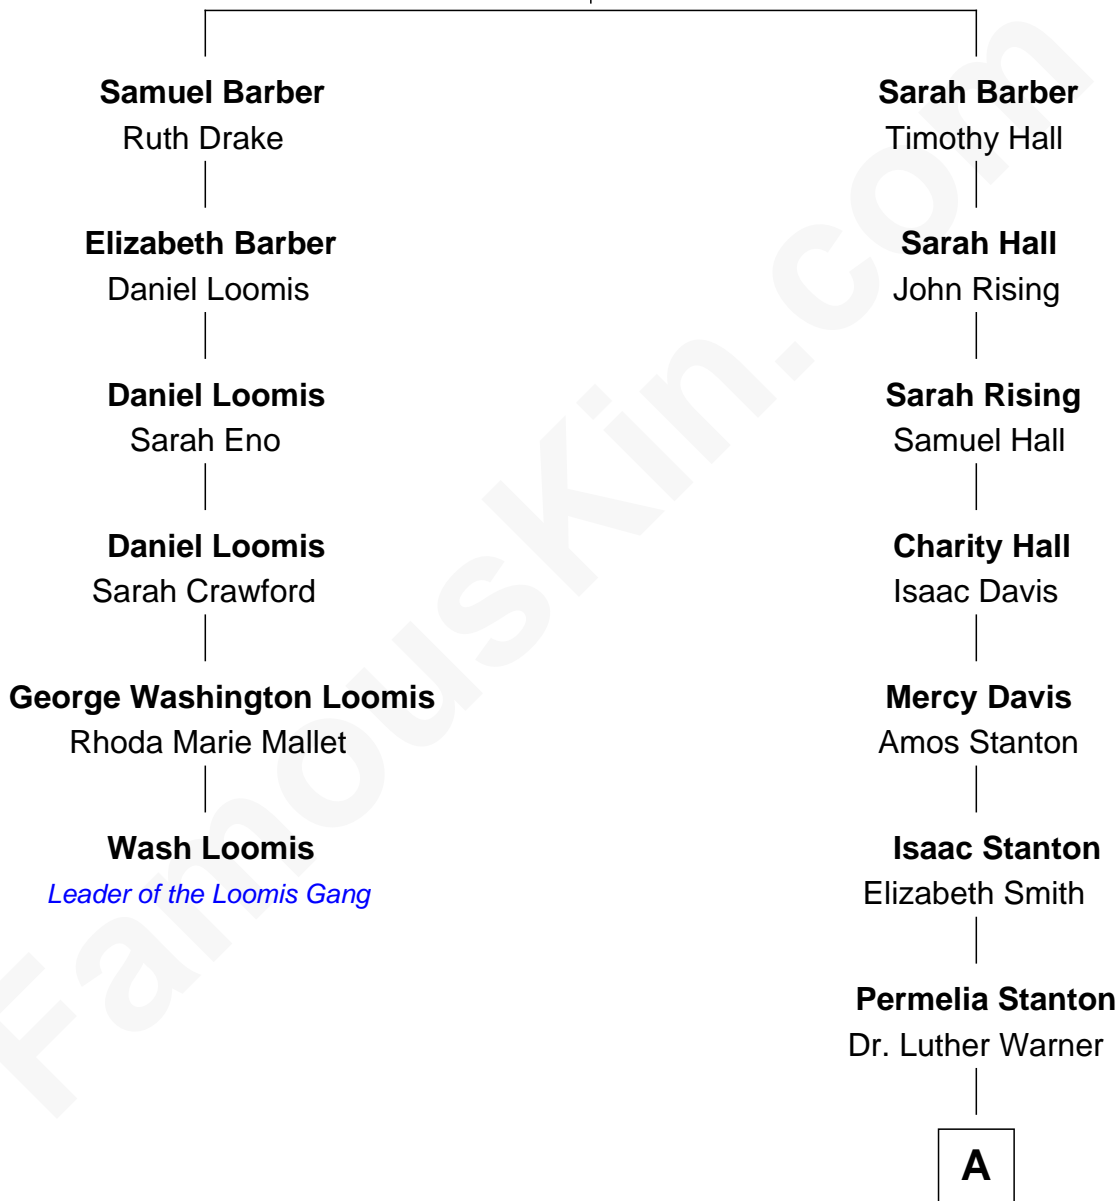

FamousKin.com Relationship Chart of

Wash Loomis

Leader of the Loomis Gang

5th cousin 6 times removed of

Mitt Romney

70th Governor of Massachusetts

Thomas Barber

Jane Bancroft

A

—
Elnora Lucretia Warner

Robert Berry

—
Rosetta Mary Berry

Charles Edward Robison

—
Alma Luella Robison

Harold Arundel LaFount

—
Lenore Emily LaFount

George Wilcken Romney

—
Mitt Romney

70th Governor of Massachusetts