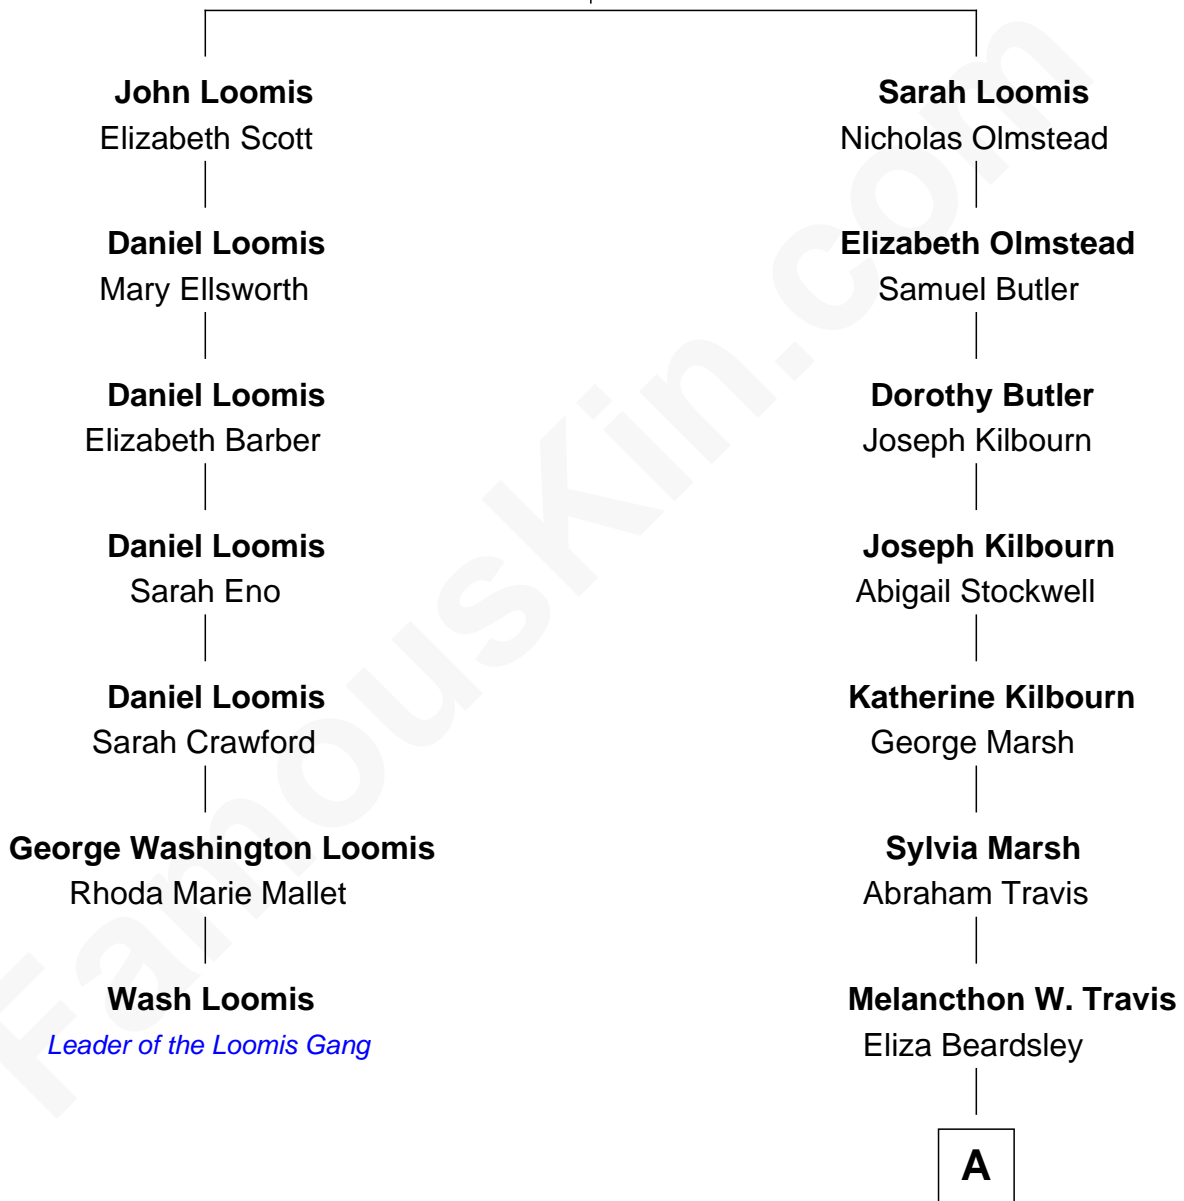

FamousKin.com Relationship Chart of

Wash Loomis

Leader of the Loomis Gang

6th cousin 5 times removed of

Phil Knight

Co-Founder, Nike Inc.

Joseph Loomis

Mary White

A

—
Washington A. Travis

Elizabeth Sahli

—
Ida E. Travis

Frank J. Bartholomew

—
Edith M. Bartholomew

Fred A. Knight

—
William Wesley Knight