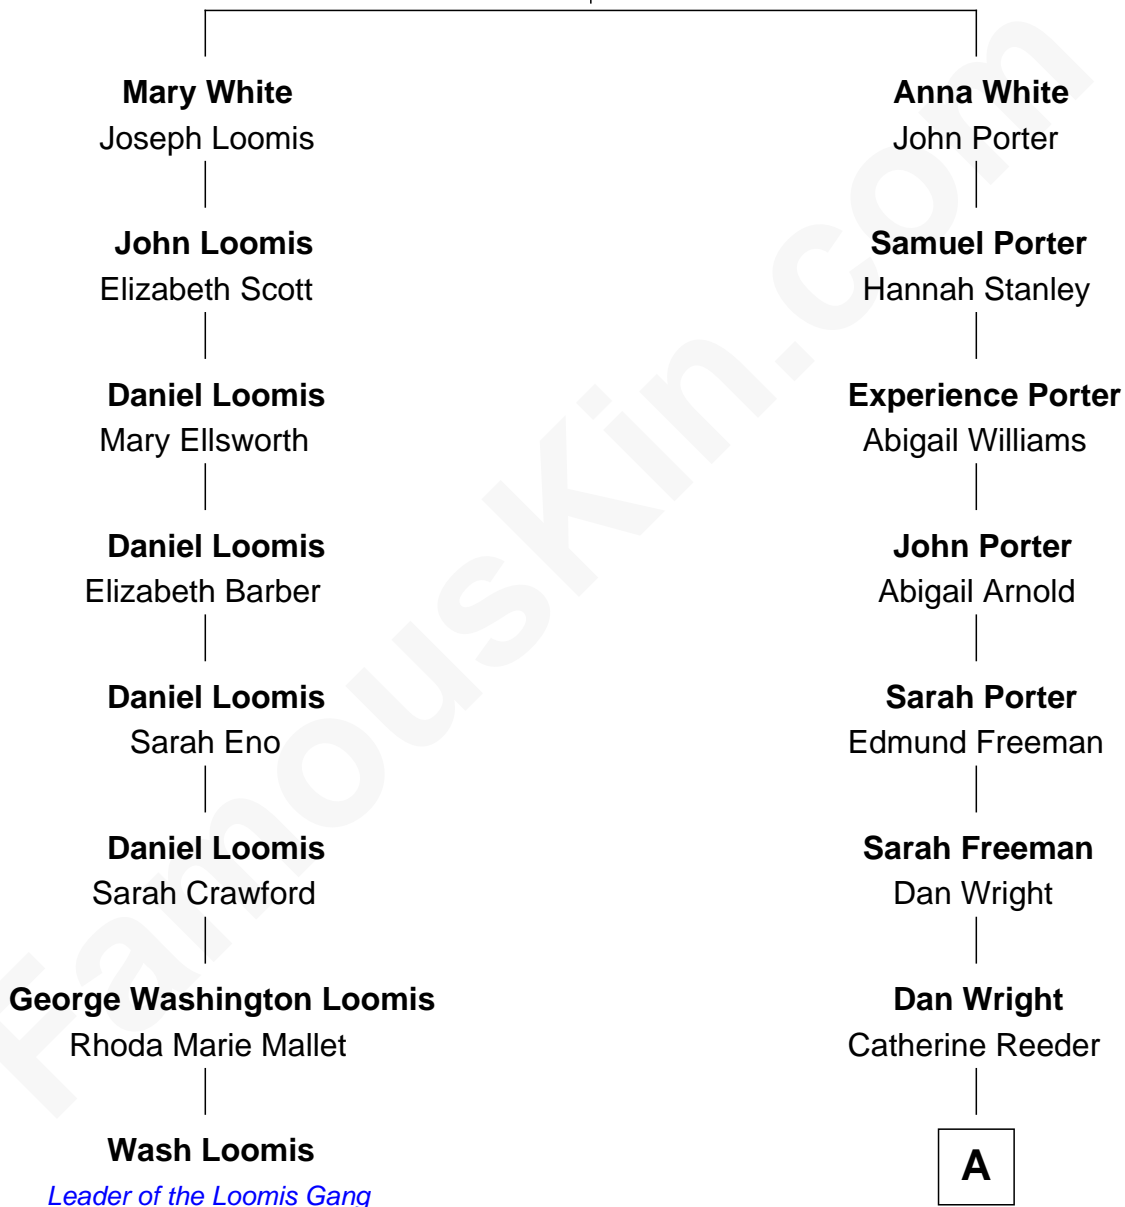

FamousKin.com Relationship Chart of

Wash Loomis

Leader of the Loomis Gang

7th cousin 1 time removed of

Wilbur Wright

Wright Brothers - Aviation Pioneer

Robert White

Bridget Allgar

A

Bishop Milton Wright
Susan Catherine Koerner

Wilbur Wright
Aviation Pioneer

FamousKin.com