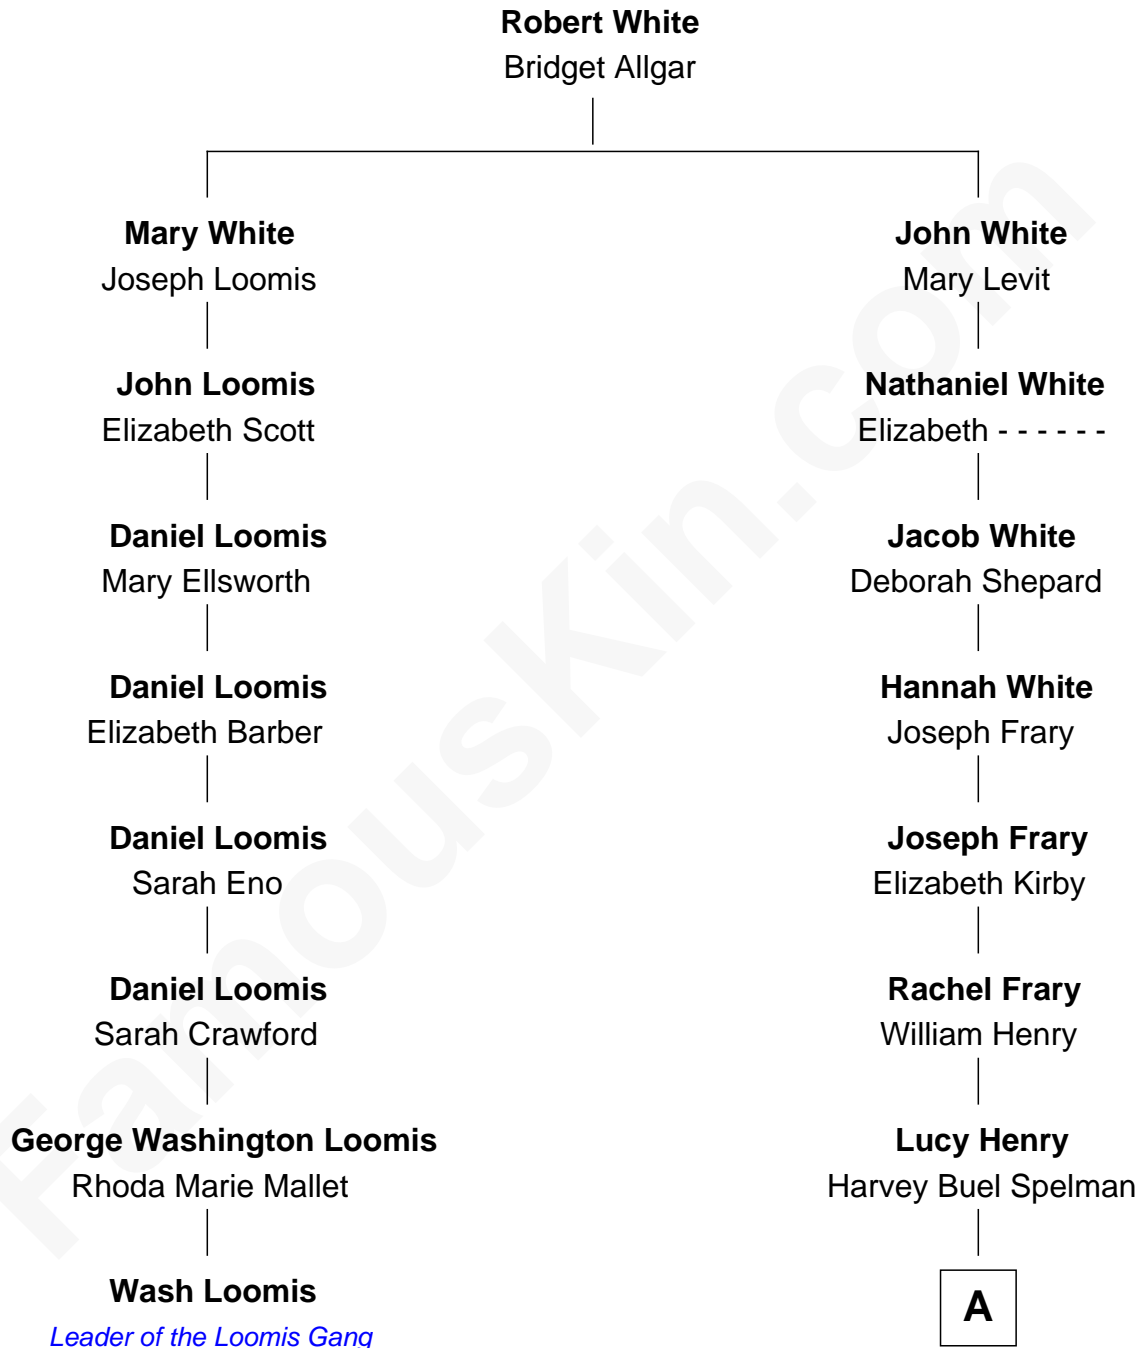

FamousKin.com

Relationship Chart of

Wash Loomis

Leader of the Loomis Gang

7th cousin 2 times removed of

Winthrop Rockefeller
37th Governor of Arkansas

A

—
Laura Celestia Spelman
John Davison Rockefeller

—
John Davison Rockefeller
Abby Greene Aldrich

—
Winthrop Rockefeller
37th Governor of Arkansas

FamousKin.com