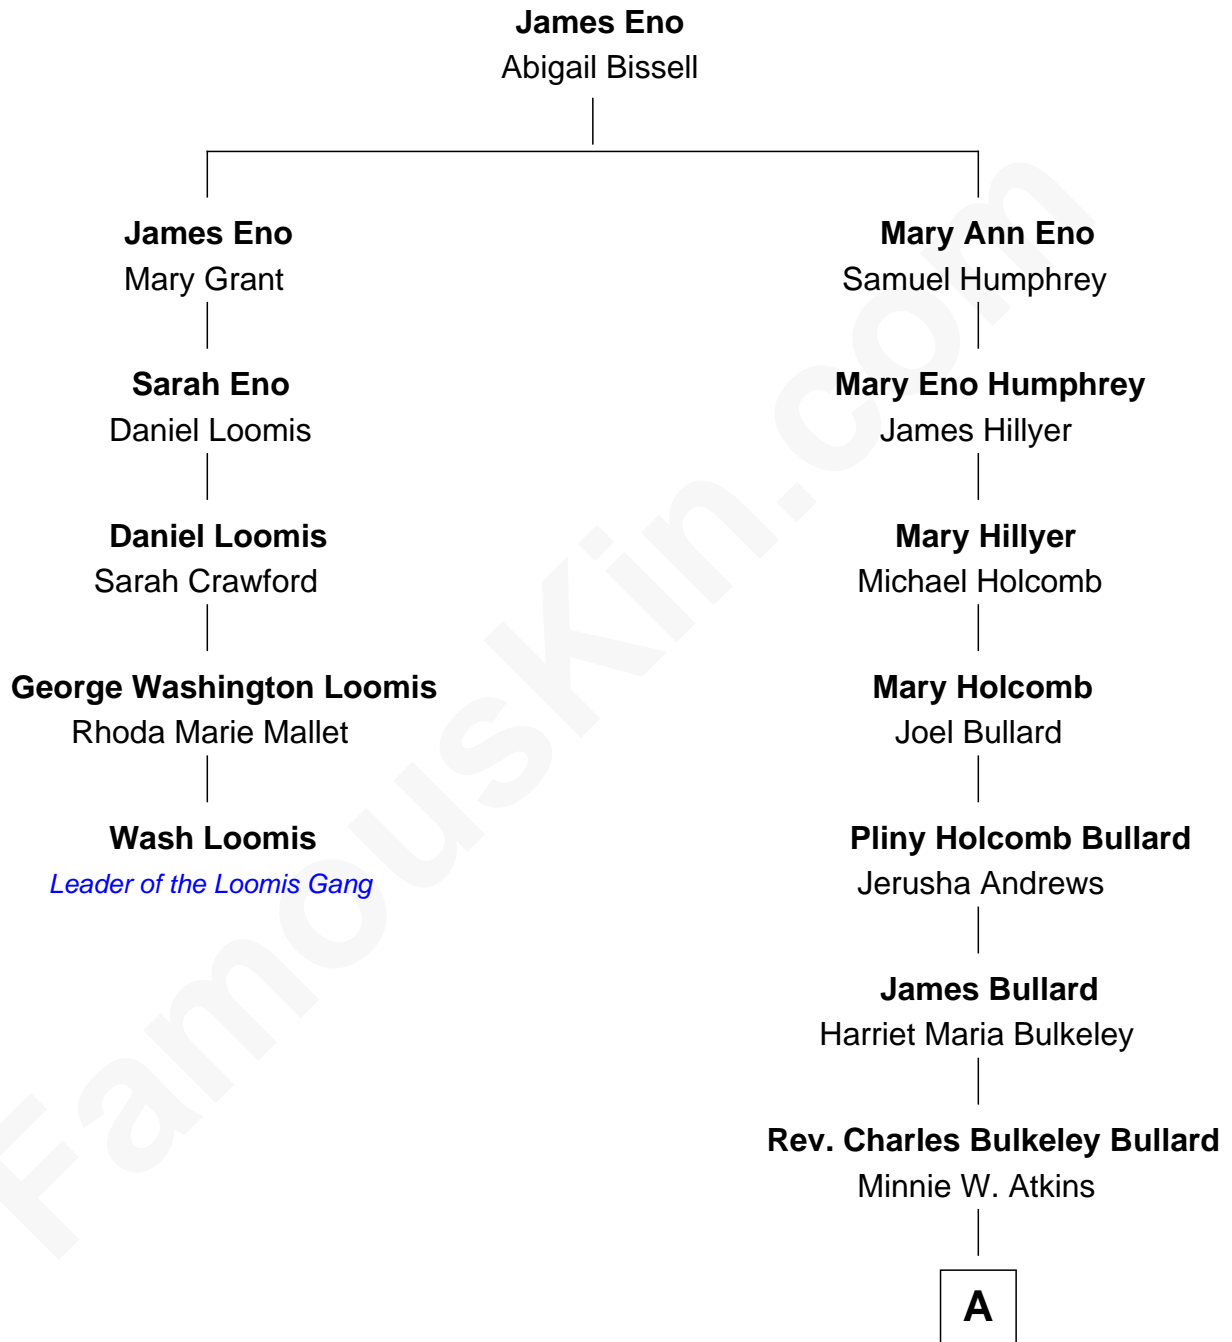

FamousKin.com Relationship Chart of

Wash Loomis

Leader of the Loomis Gang

4th cousin 6 times removed of

Michael Bennet

U.S. Senator from Colorado

A

—
Helen Bulkley Bullard
Farrand Northrop Benedict

—
Phoebe Benedict
Douglas Joseph Bennet

—
Douglas Joseph Bennet
Susanne Christine Klejman

—
Michael Bennet
U.S. Senator from Colorado