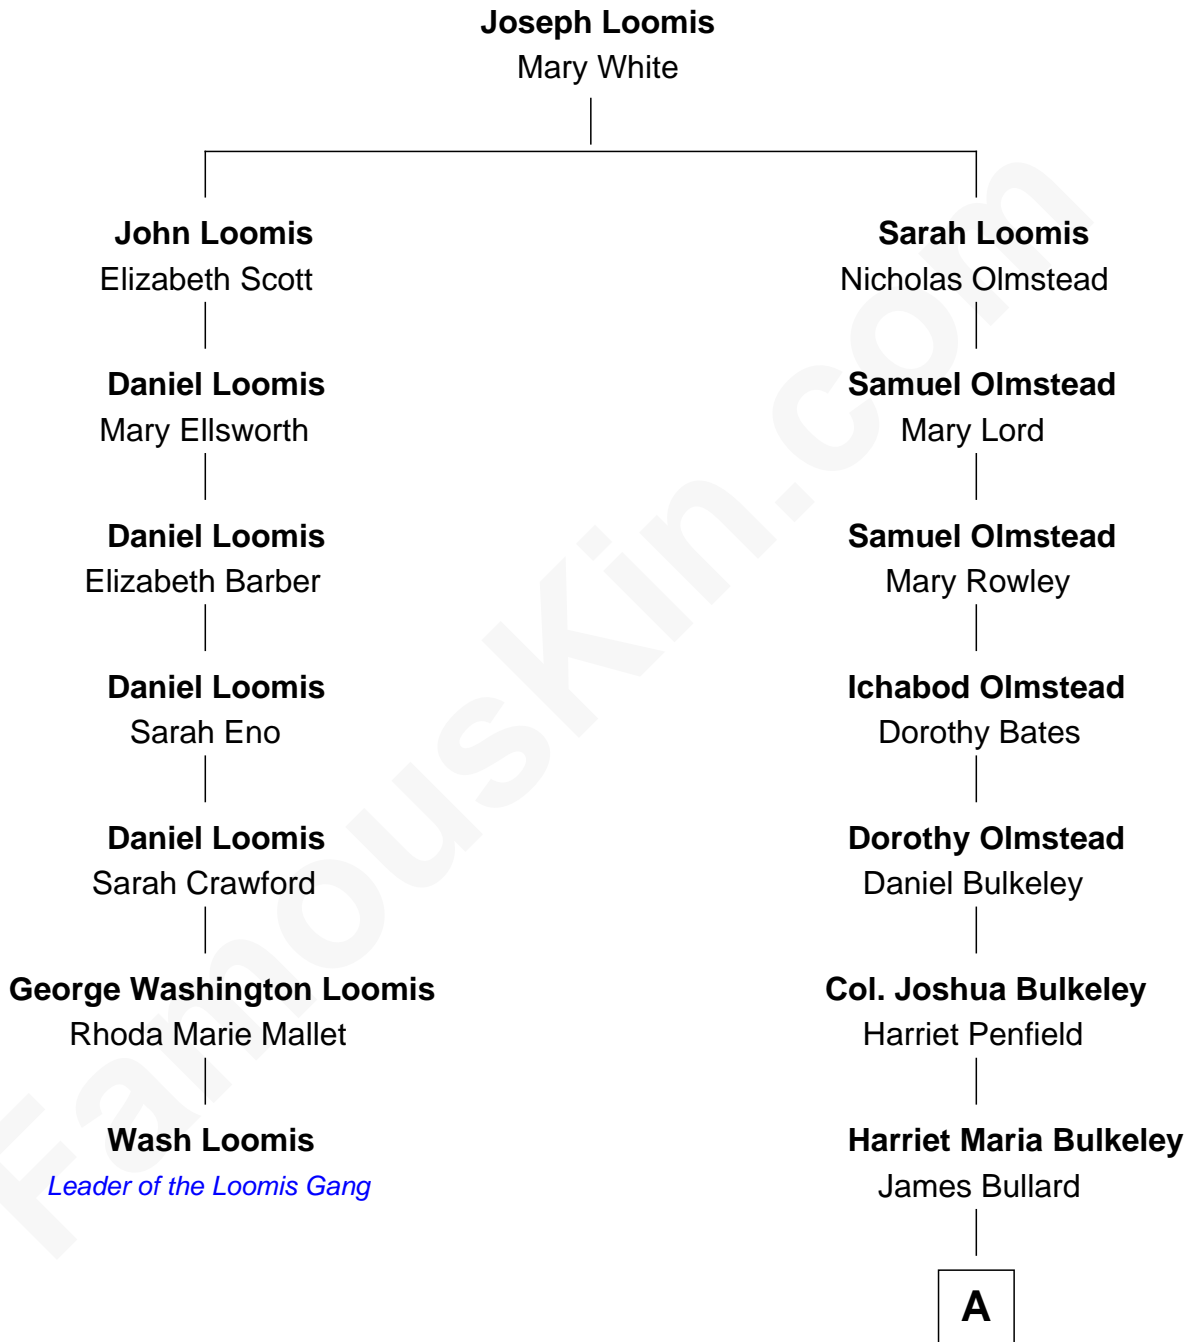

FamousKin.com Relationship Chart of

Wash Loomis

Leader of the Loomis Gang

6th cousin 5 times removed of

Michael Bennet

U.S. Senator from Colorado

A

Rev. Charles Bulkeley Bullard

U.S. Senator from Colorado