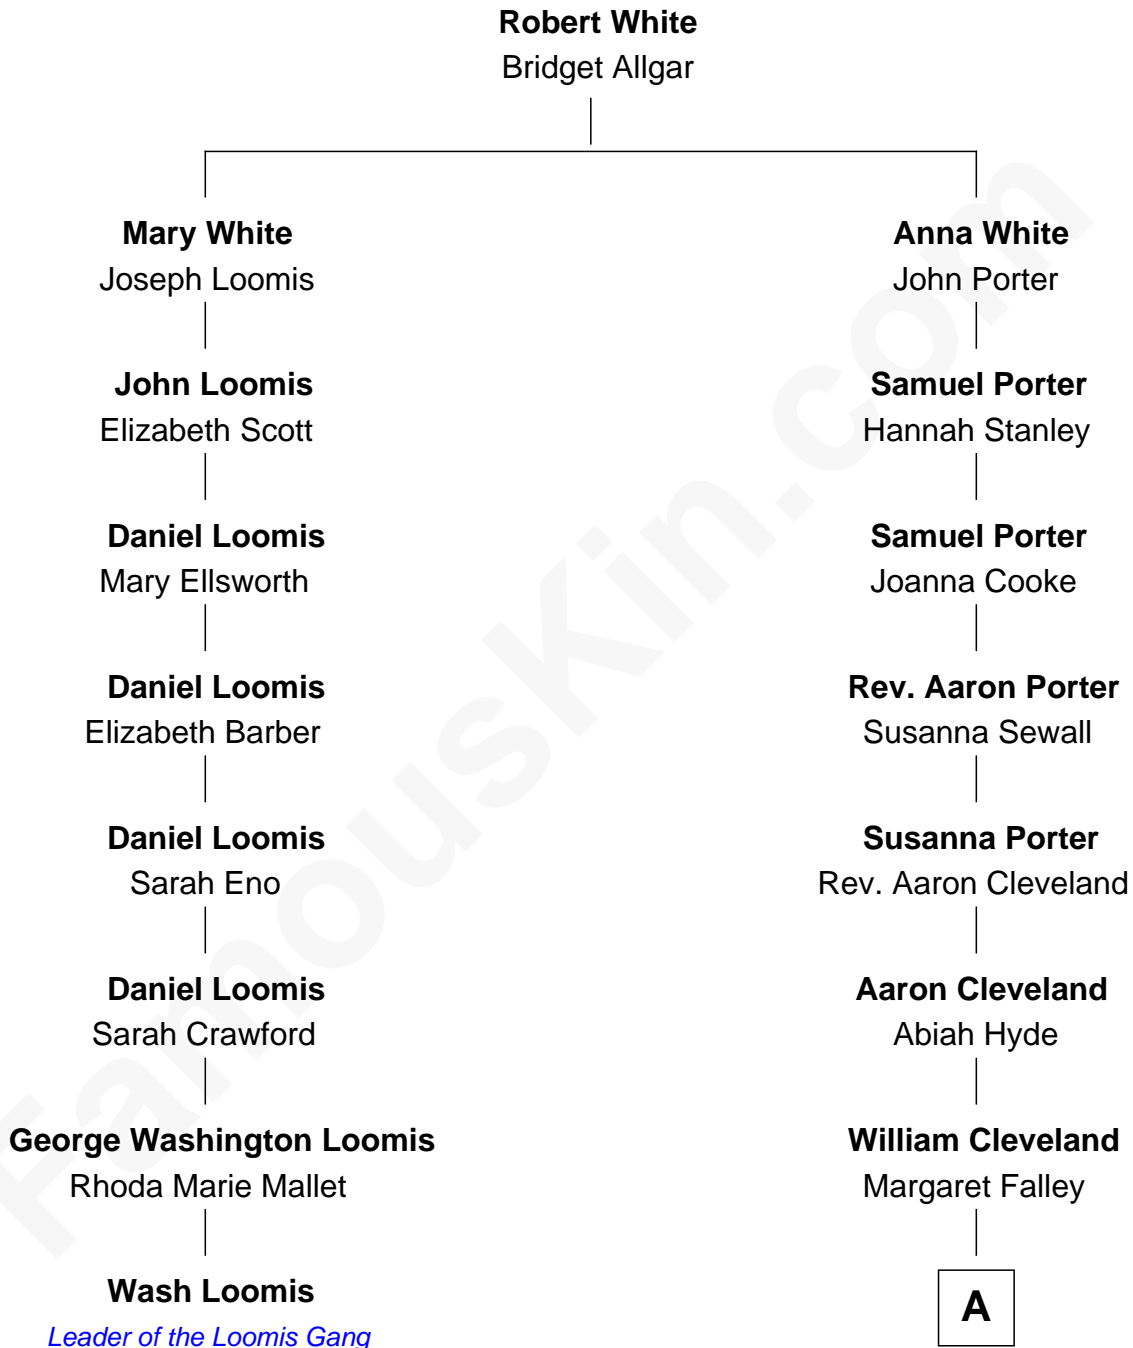

# FamousKin.com Relationship Chart of

**Wash Loomis**

*Leader of the Loomis Gang*

7th cousin 1 time removed of

**Grover Cleveland**

*22nd and 24th U.S. President*

**A**

Rev. Richard Falley Cleveland

Ann Neal

**Grover Cleveland**

*22nd and 24th U.S. President*

FamousKin.com