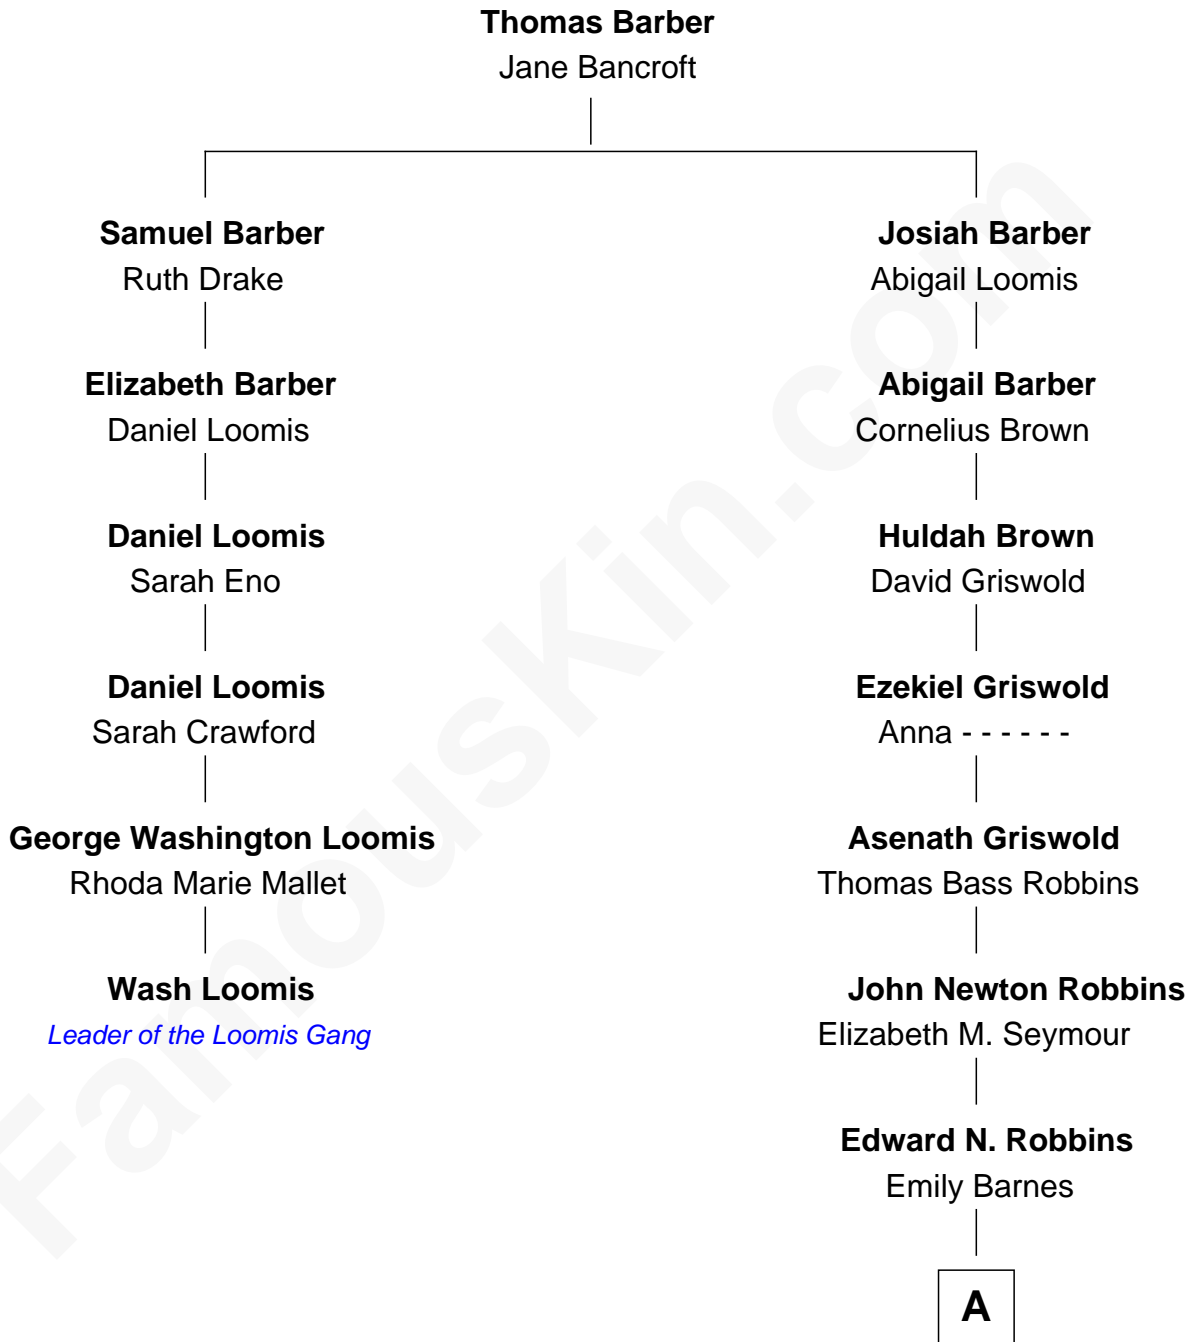

FamousKin.com

Relationship Chart of

Wash Loomis

Leader of the Loomis Gang

5th cousin 4 times removed of

Nancy (Davis) Reagan

First Lady of President Ronald Reagan

A

John Newell Robbins

Anne Ayers Francis

Kenneth Seymour Robbins

Edith Prescott Lockett

Nancy (Davis) Reagan

First Lady of Ronald Reagan

FamousKin.com