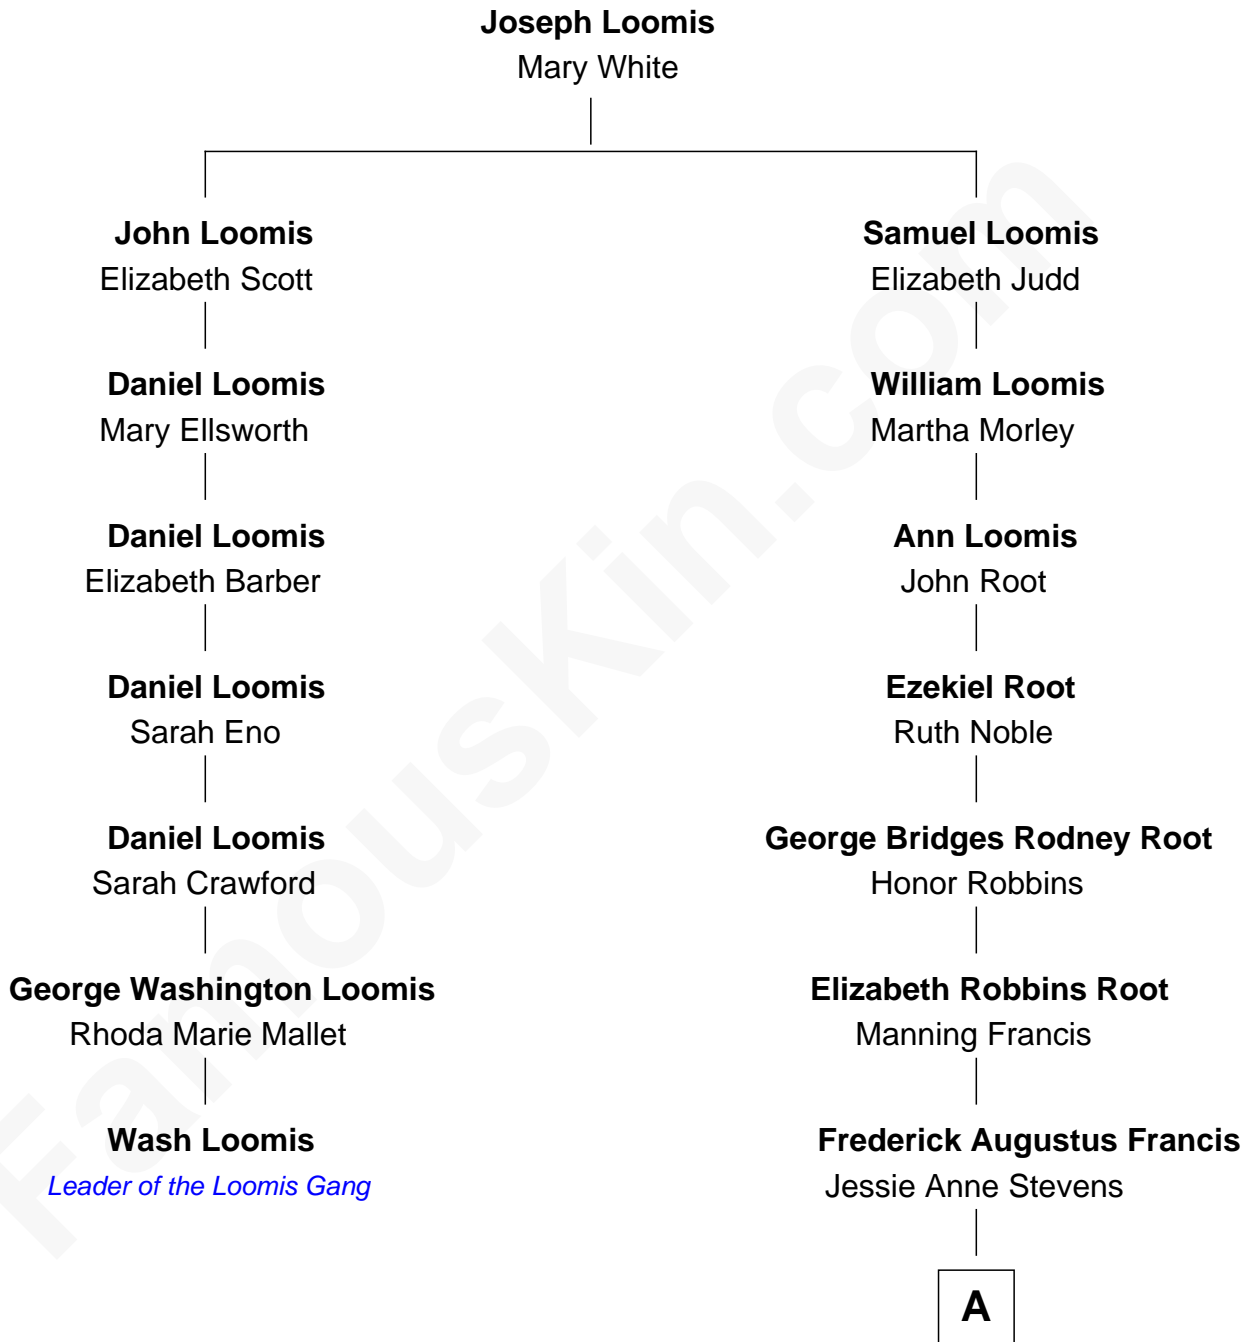

FamousKin.com

Relationship Chart of

Wash Loomis

Leader of the Loomis Gang

6th cousin 3 times removed of

Nancy (Davis) Reagan

First Lady of President Ronald Reagan

A

Anne Ayers Francis
John Newell Robbins

Kenneth Seymour Robbins
Edith Prescott Lockett

Nancy (Davis) Reagan
First Lady of Ronald Reagan

FamousKin.com