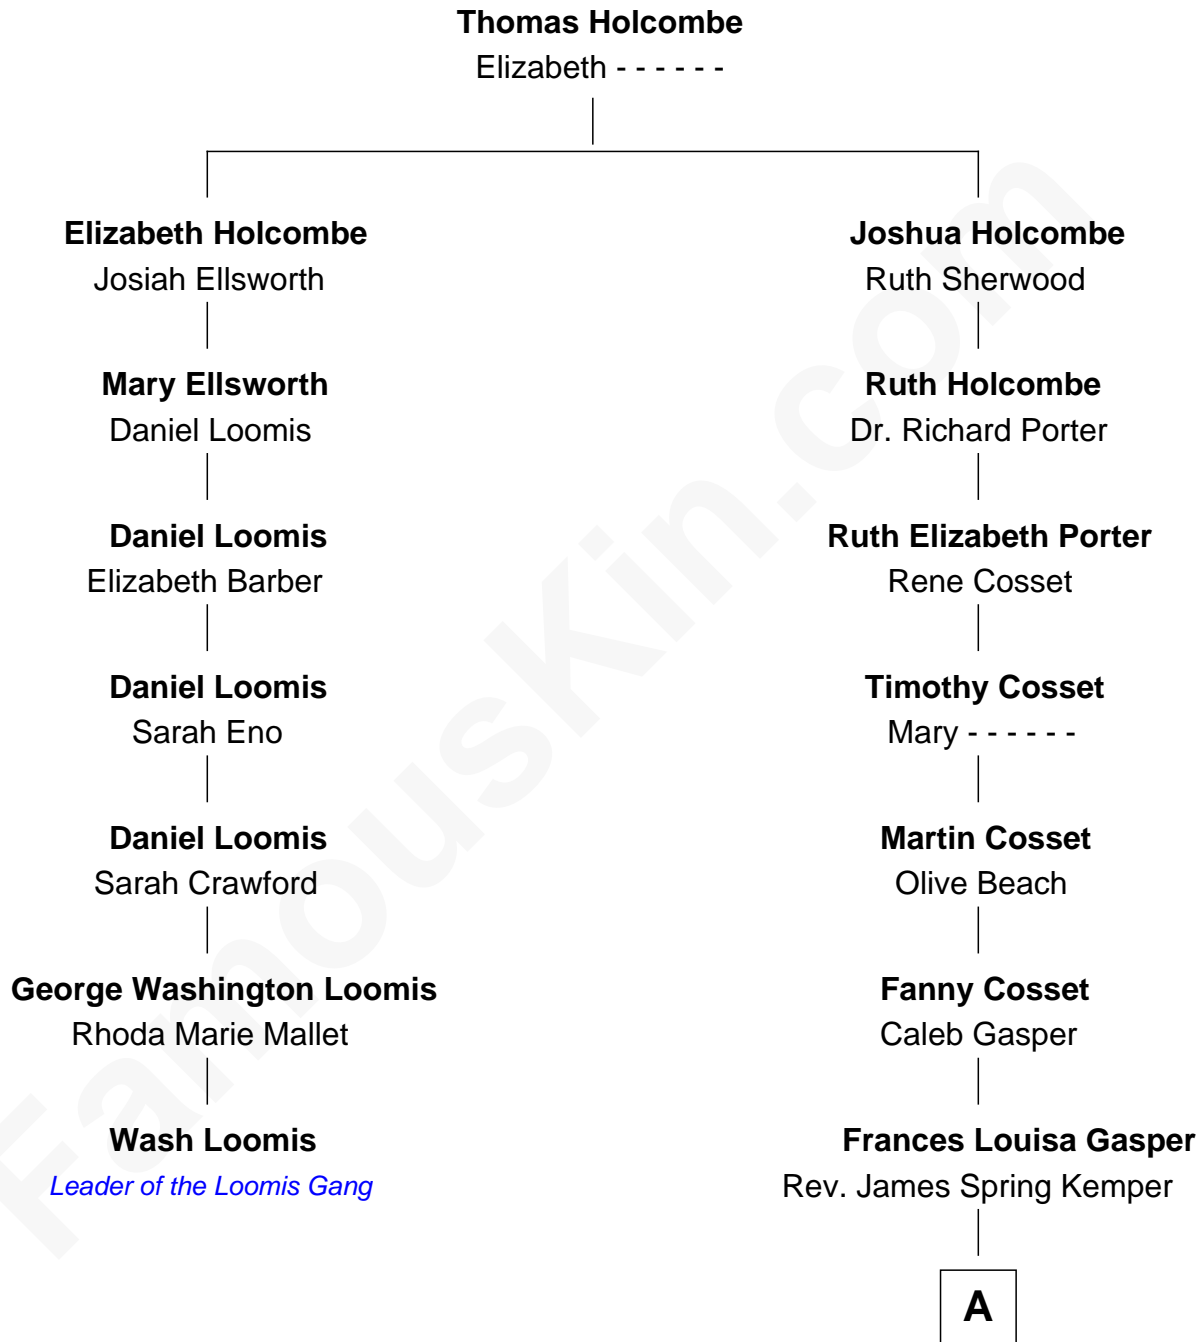

FamousKin.com Relationship Chart of

Wash Loomis

Leader of the Loomis Gang

6th cousin 2 times removed of

James S. Kemper

Founder, Kemper Insurance Cos.

A

Hathaway Kemper

Mary Jessie Scott

James S. Kemper

Founder, Kemper Insurance Cos.

FamousKin.com