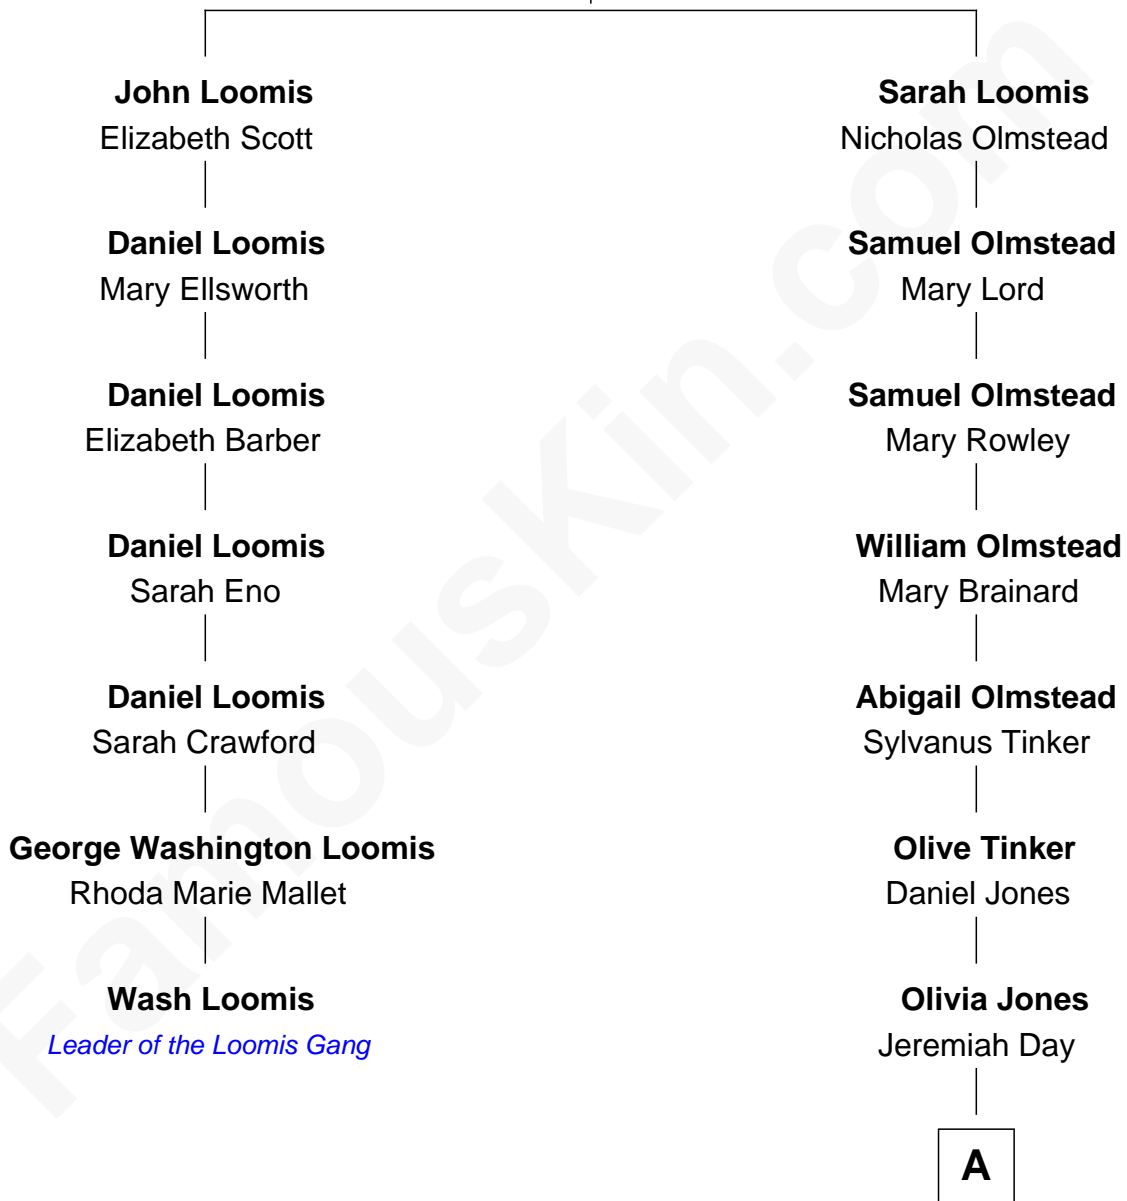

FamousKin.com Relationship Chart of

Wash Loomis

Leader of the Loomis Gang

6th cousin 5 times removed of

Zoe Kazan

TV, Movie and Stage Actress

Joseph Loomis

Mary White

A

Elizabeth Day

Thomas Anthony Thacher

Alfred Beaumont Thacher

Emma Cecelia Erkenbrecher

Molly Day Thacher

Elia Kazantzoglou

Nicholas Kazan

Jean Robin Swicord

Zoe Kazan

TV, Movie and Stage Actress