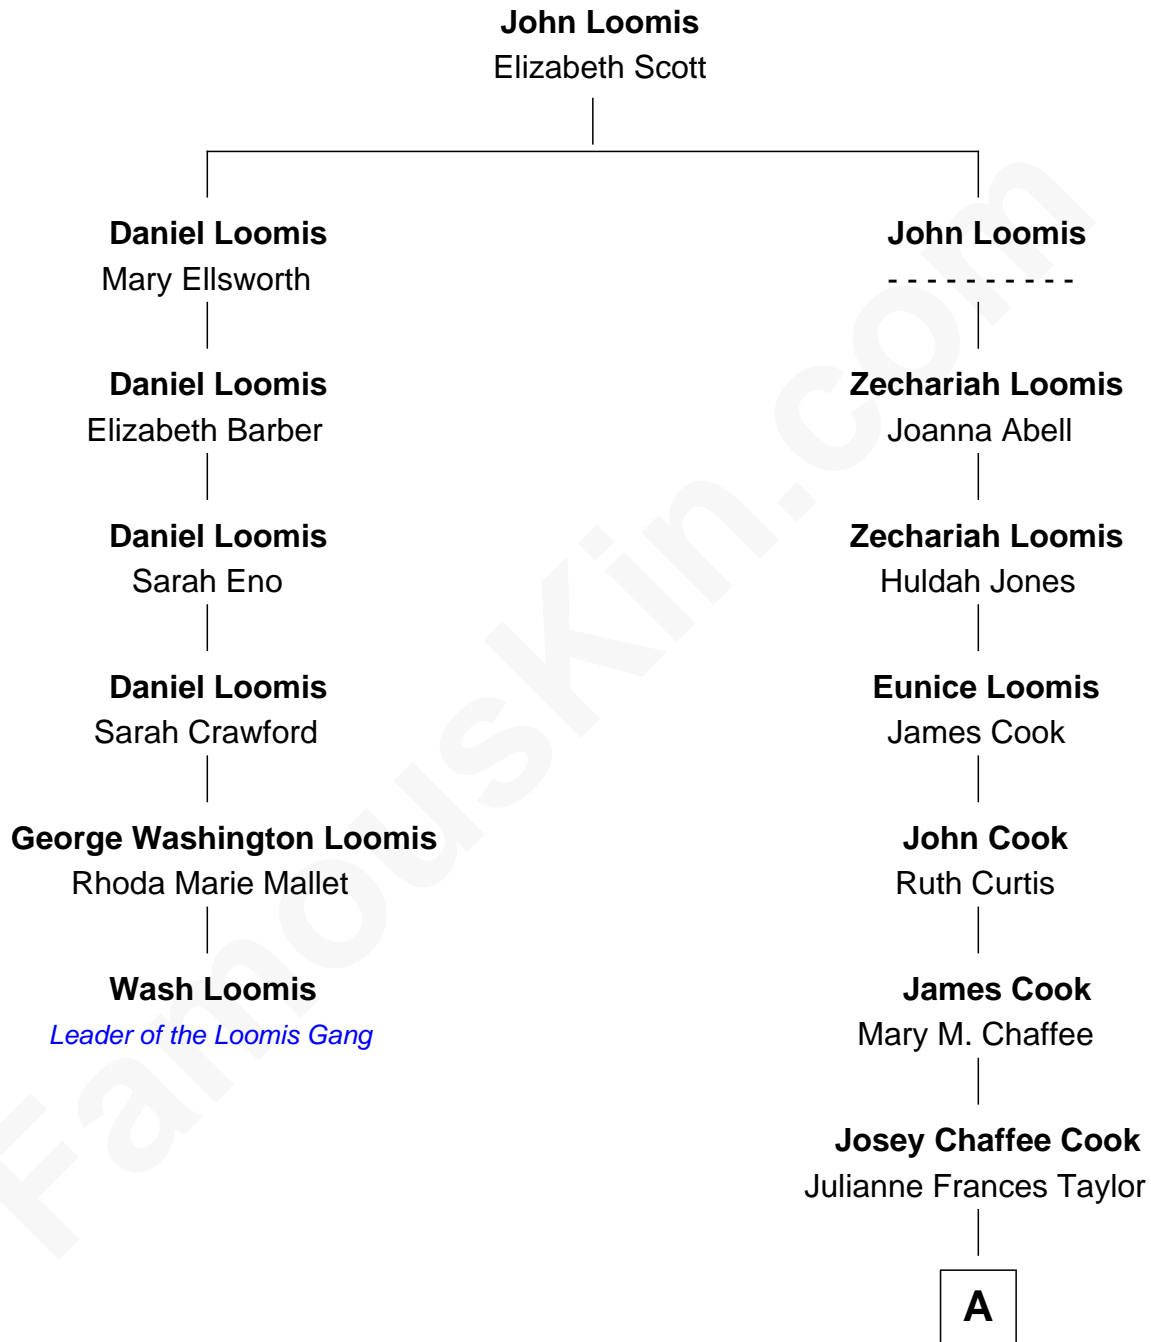

FamousKin.com

Relationship Chart of

Wash Loomis

Leader of the Loomis Gang

5th cousin 5 times removed of

Amber Stevens West

TV and Movie Actress

A

—
Frances Jemima Cook

Albert Baas

—
LaVerne M. Baas

Keith Karl Ingstad

—
Terry Keith Ingstad

Beverly Jean Cunningham

—
Amber Stevens West

TV and Movie Actress