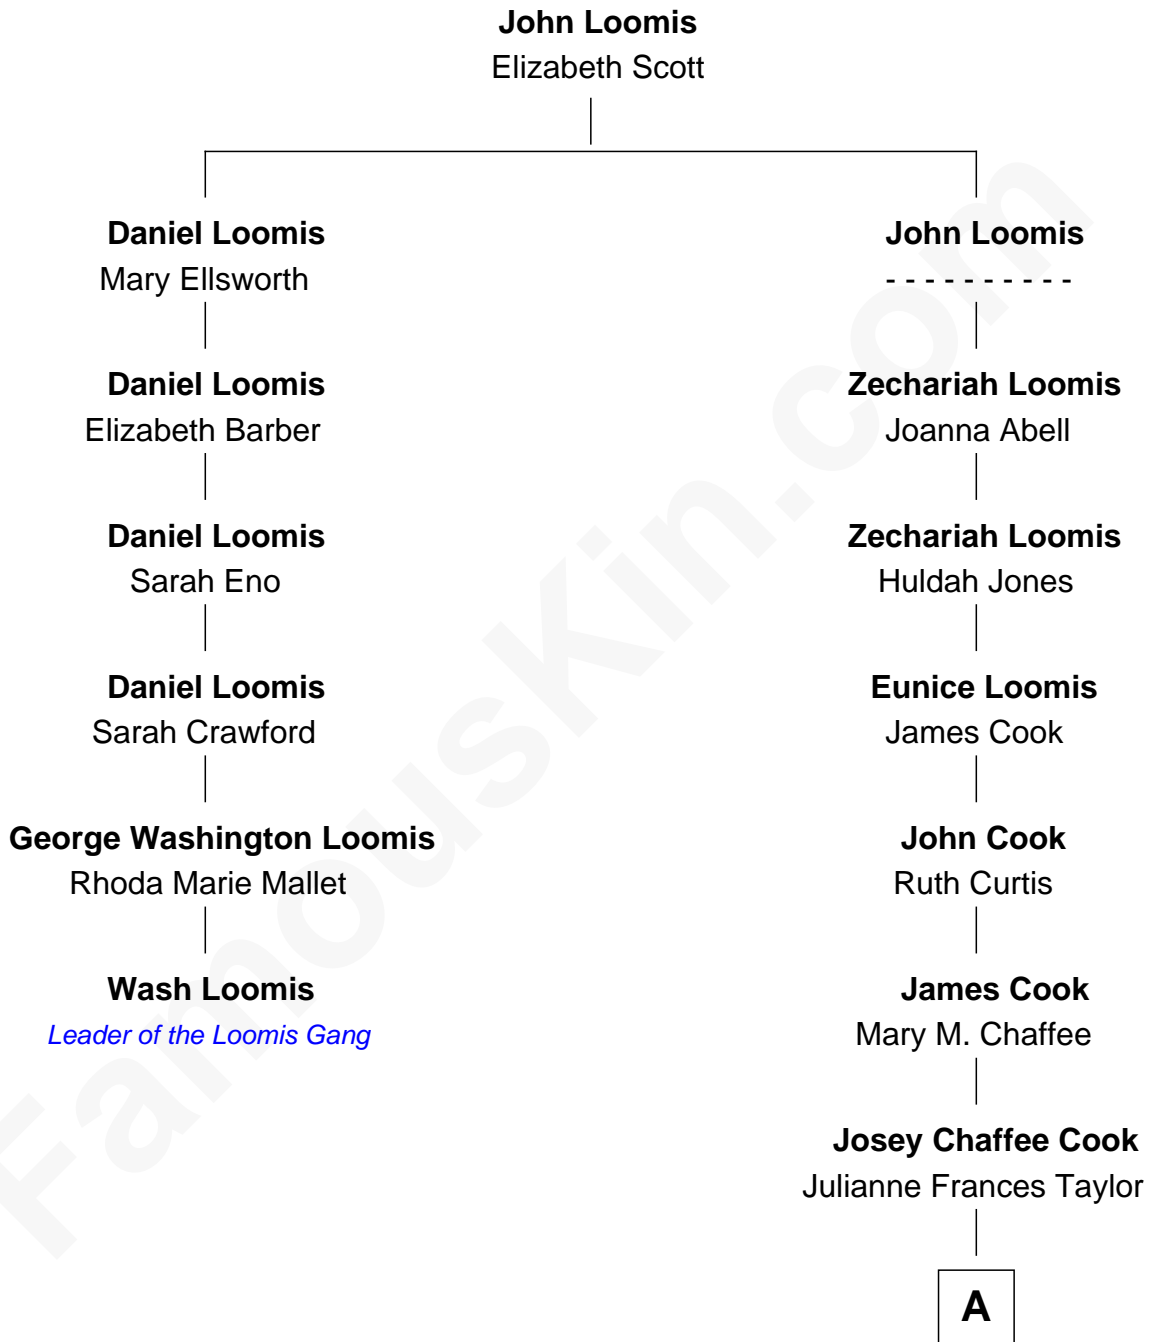

# FamousKin.com Relationship Chart of

**Wash Loomis**

*Leader of the Loomis Gang*

5th cousin 4 times removed of

**Shadoe Stevens**

*Radio Disc Jockey*

**A**

—  
**Frances Jemima Cook**

Albert Baas

—  
**LaVerne M. Baas**

Keith Karl Ingstad

—  
**Shadoe Stevens**

*Radio Disc Jockey*

FamousKin.com