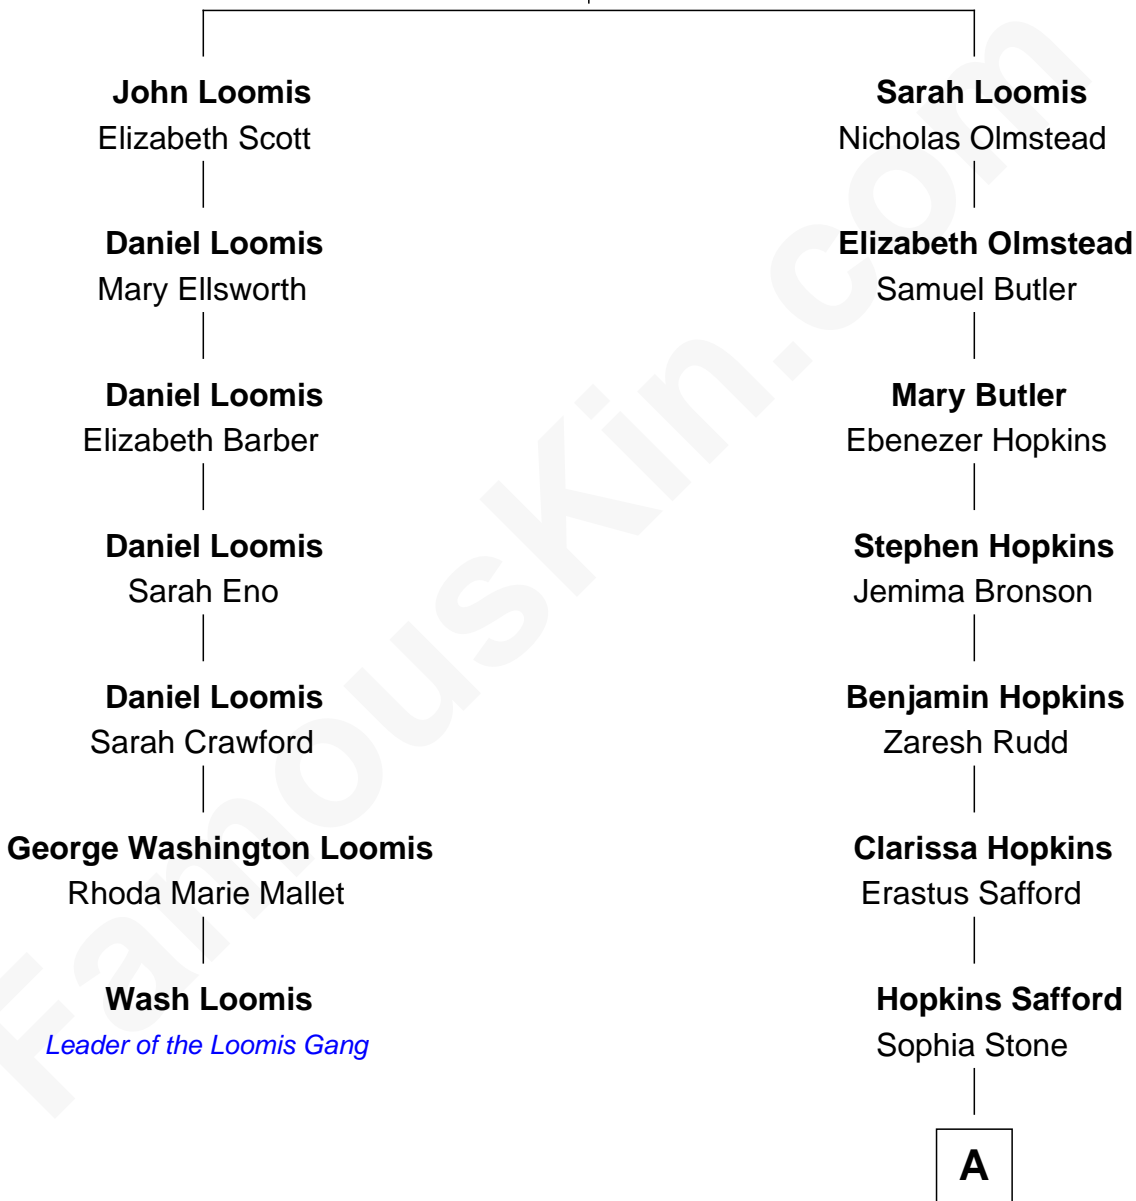

FamousKin.com Relationship Chart of

Wash Loomis

Leader of the Loomis Gang

6th cousin 7 times removed of

Ava Michelle

Model and Actress

Joseph Loomis

Mary White

A

Mahala Julia Safford

Heman Hunt

John Jed Hunt

Anna F. Holyoke

Flavilla May Hunt

Charles Thompson Gray

Ruth Marion Gray

George William Cota

Gregory Paul Cota

Debra Lynn Zaratzian

Rick Gregory Cota

Jeanette Loretta Malinowski

Ava Michelle

Model and Actress