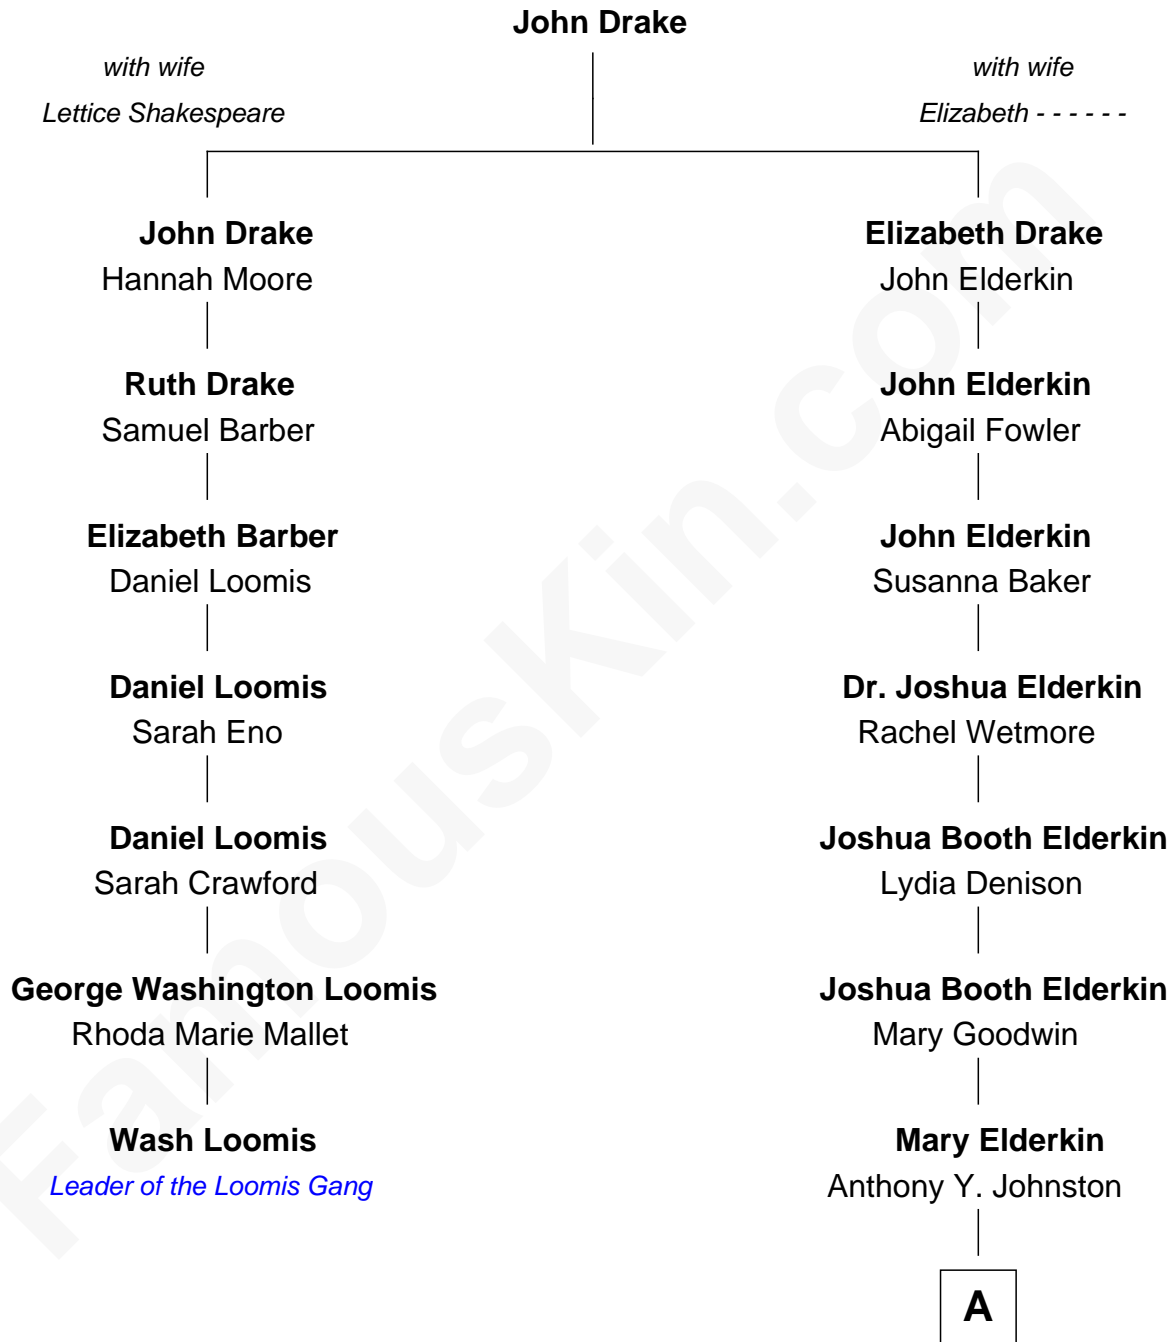

FamousKin.com

Relationship Chart of

Wash Loomis

Leader of the Loomis Gang

6th cousin 5 times removed of

Dr. Peggy Whitson

NASA and Axiom Space Astronaut

A

John Wesley Johnston

Lavina Luther Beightol

Charles Wesley Johnston

Mabel Anna Garland

Wanda Pauline Johnston

Christien O. Walters

Beth Avalee Walters

Earl Keith Whitson

Dr. Peggy Whitson

NASA and Axiom Space Astronaut