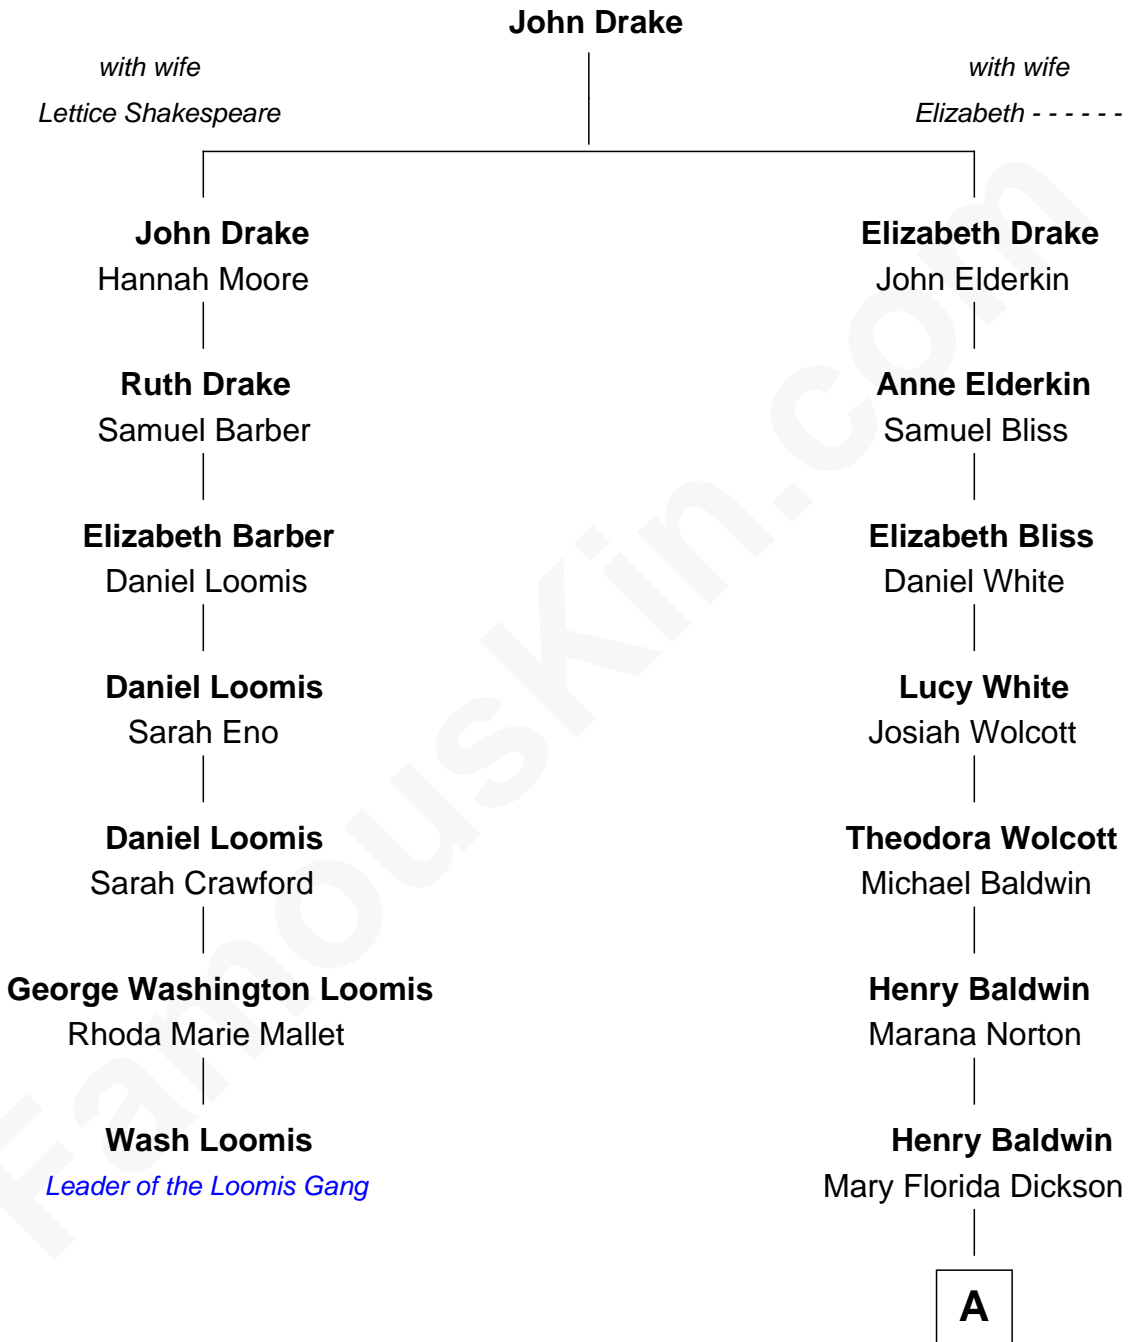

FamousKin.com Relationship Chart of

Wash Loomis

Leader of the Loomis Gang

6th cousin 5 times removed of

Christopher Reeve

Movie Actor

A

Henry Baldwin

Katherine Irving Dayton

Margaretta Willis Baldwin

Augustus Henry Reeve

Richard Henry Reeve

Anne Conrad D'Olier

Franklin D'Olier Reeve

Barbara Pitney Lamb

Christopher Reeve