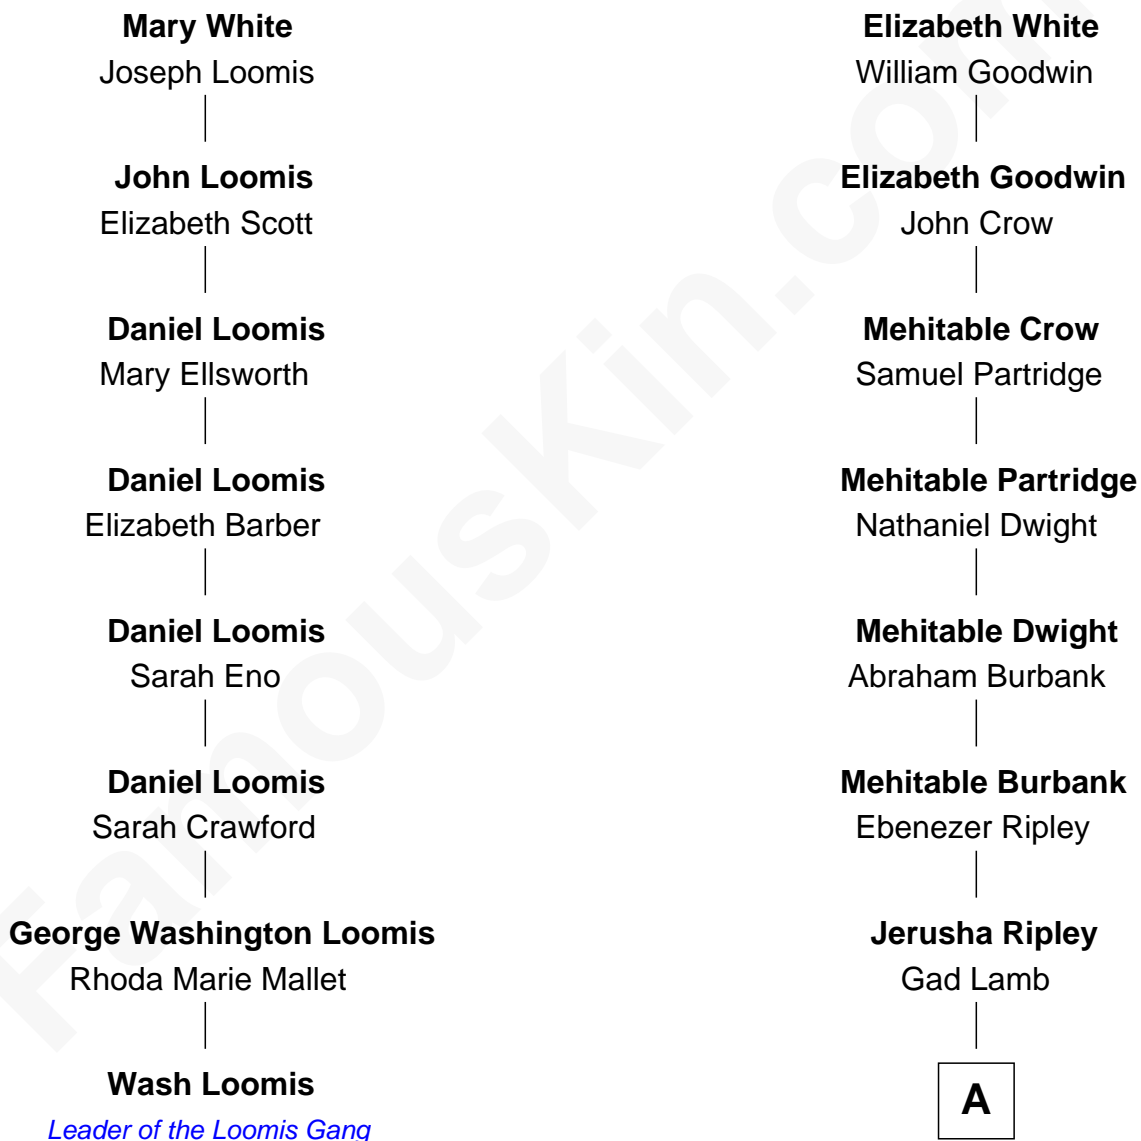

FamousKin.com Relationship Chart of

Wash Loomis

Leader of the Loomis Gang

7th cousin 5 times removed of

Christopher Reeve

Movie Actor

Robert White

Bridget Allgar

A

Ebenezer Ripley Lamb

Sarah Gaylord

Charles Christian Lamb

Elizabeth Annette Russell

Bert Israel Lamb

Harriet Davis

Horace Rand Lamb