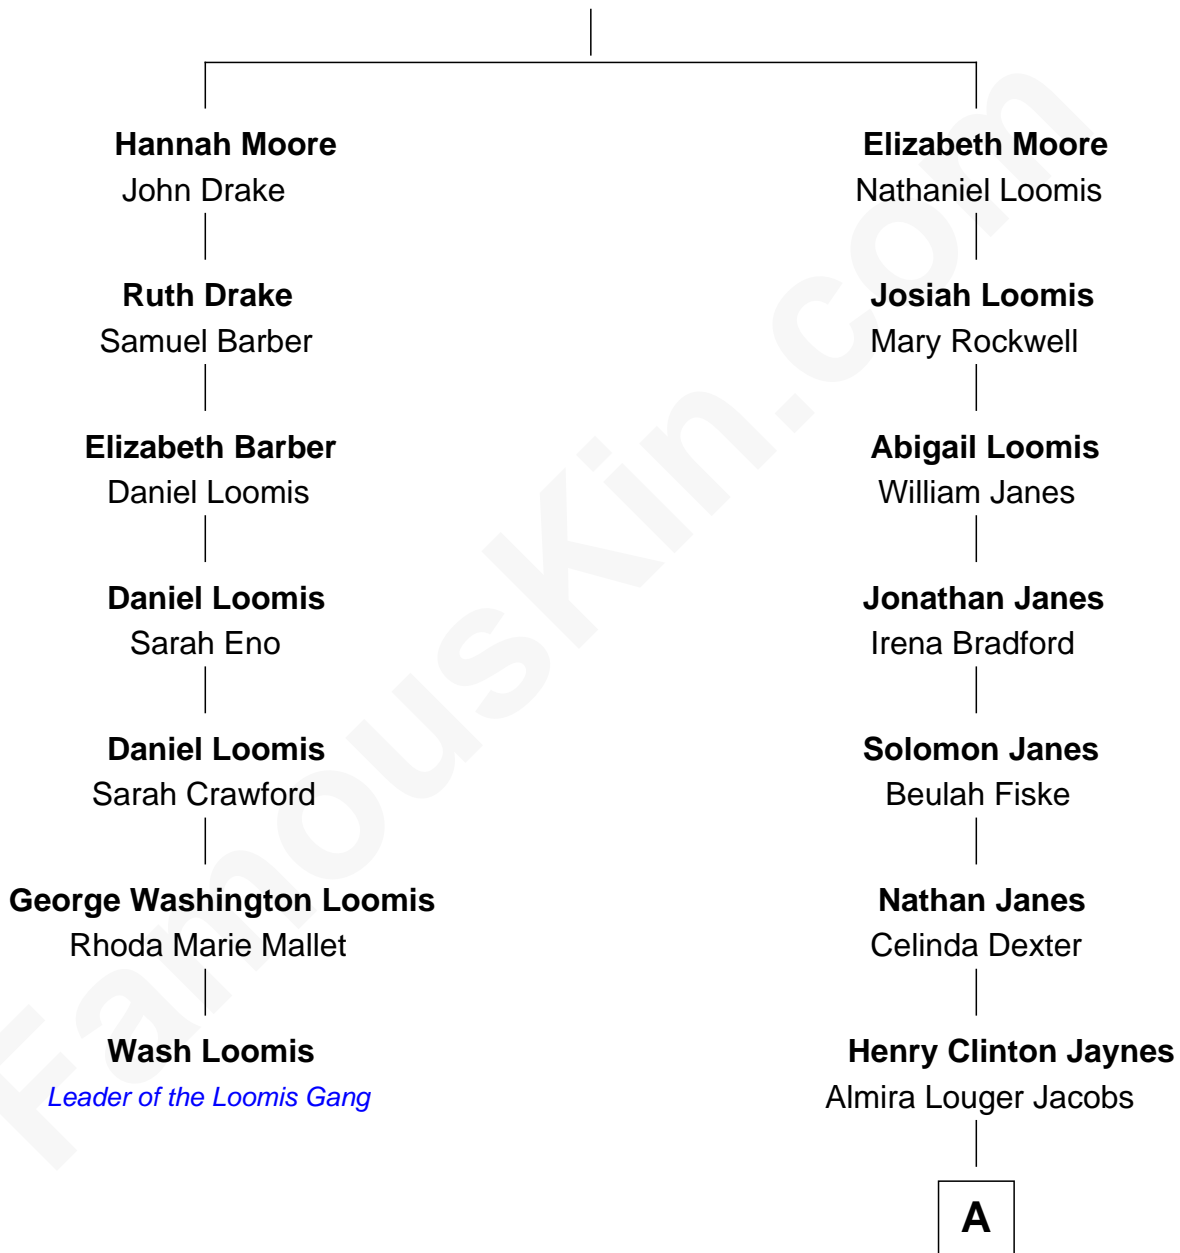

FamousKin.com Relationship Chart of

Wash Loomis

Leader of the Loomis Gang

6th cousin 3 times removed of

Henry Fonda

Movie Actor

John Moore

A

Henry Silas Jaynes

Elma L. Lanphear

Herberta Elma Jaynes

William Brace Fonda

Henry Fonda

Movie Actor

FamousKin.com