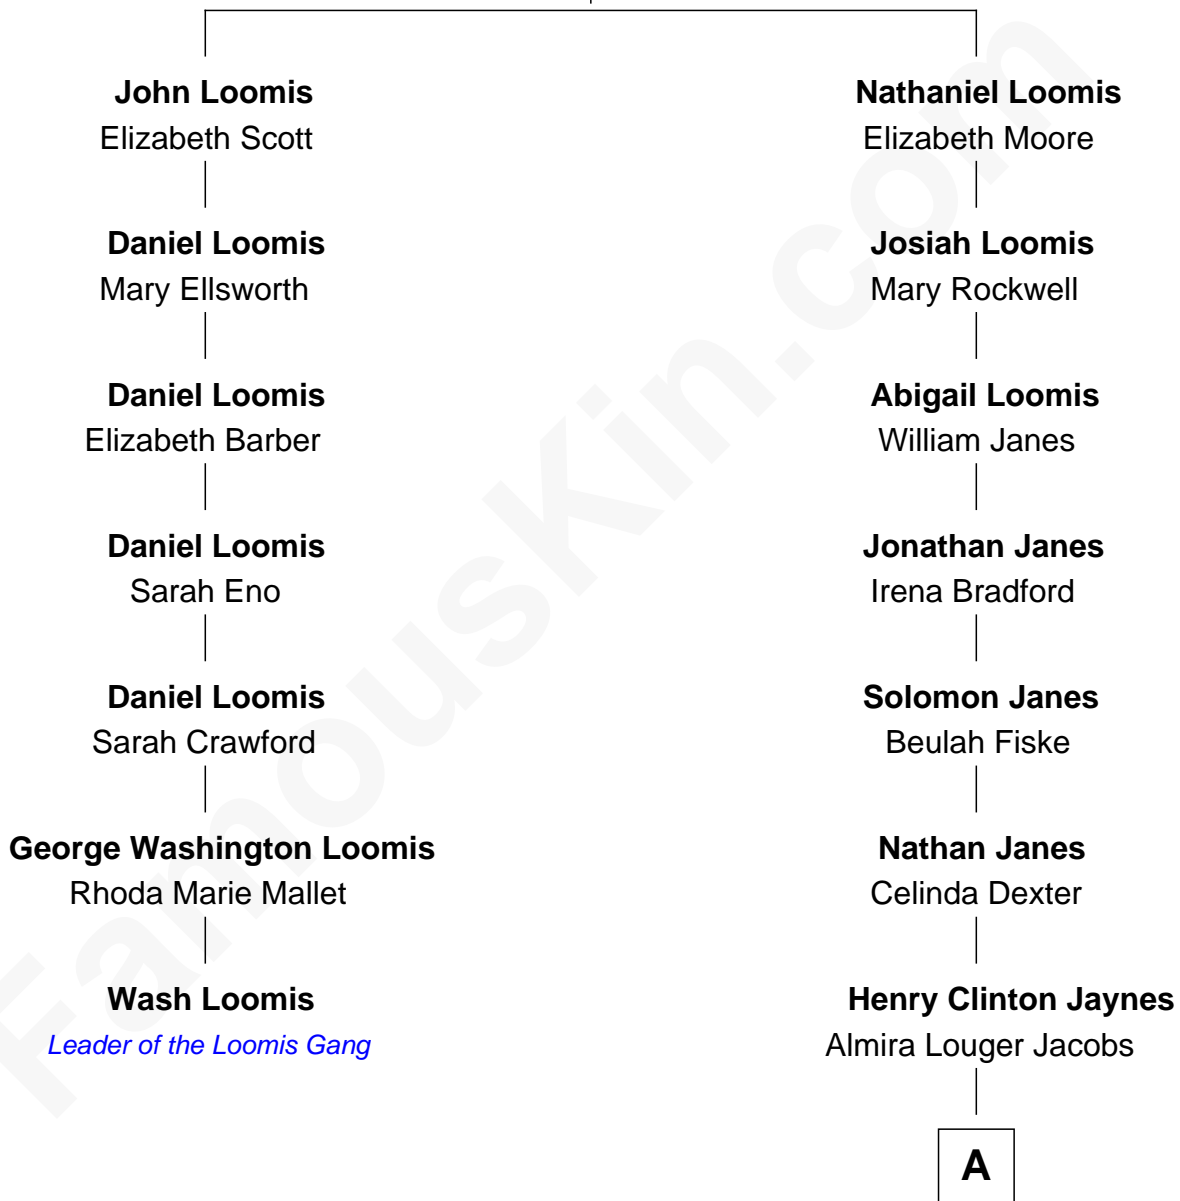

FamousKin.com Relationship Chart of

Wash Loomis

Leader of the Loomis Gang

6th cousin 3 times removed of

Henry Fonda

Movie Actor

Joseph Loomis

Mary White

A

Henry Silas Jaynes

Elma L. Lanphear

Herberta Elma Jaynes

William Brace Fonda

Henry Fonda

Movie Actor

FamousKin.com