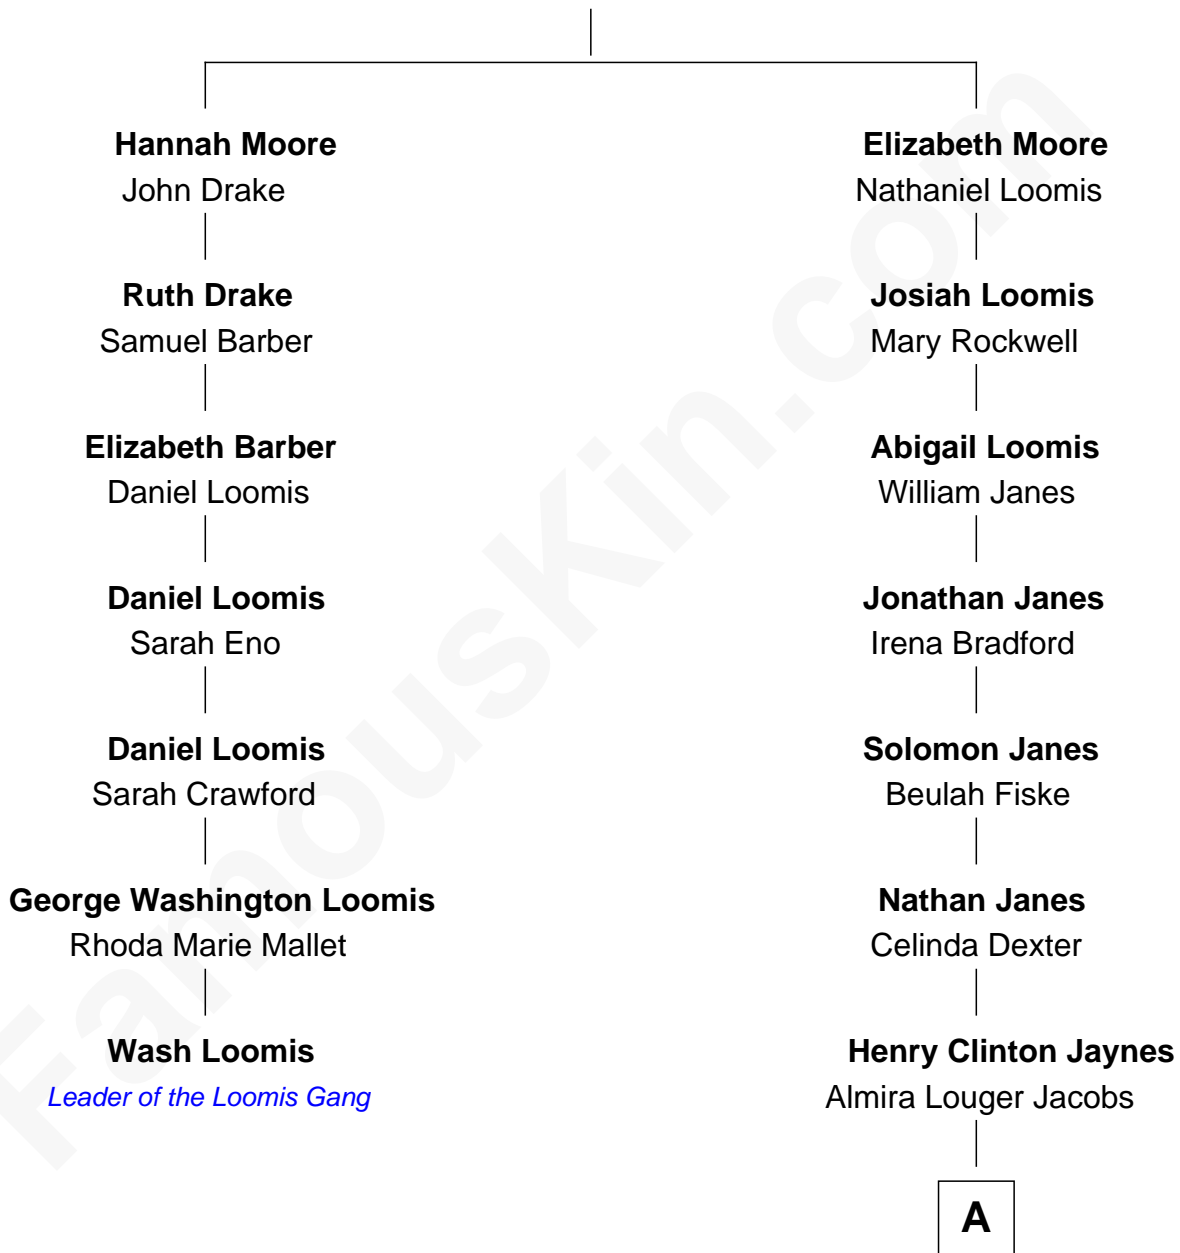

# FamousKin.com Relationship Chart of

**Wash Loomis**

*Leader of the Loomis Gang*

6th cousin 4 times removed of

**Jane Fonda**

*Movie Actress*

**John Moore**

A

**Henry Silas Jaynes**

Elma L. Lanphear

**Herberta Elma Jaynes**

William Brace Fonda

**Henry Jaynes Fonda**

Frances Ford Seymour

**Jane Fonda**

*Movie Actress*