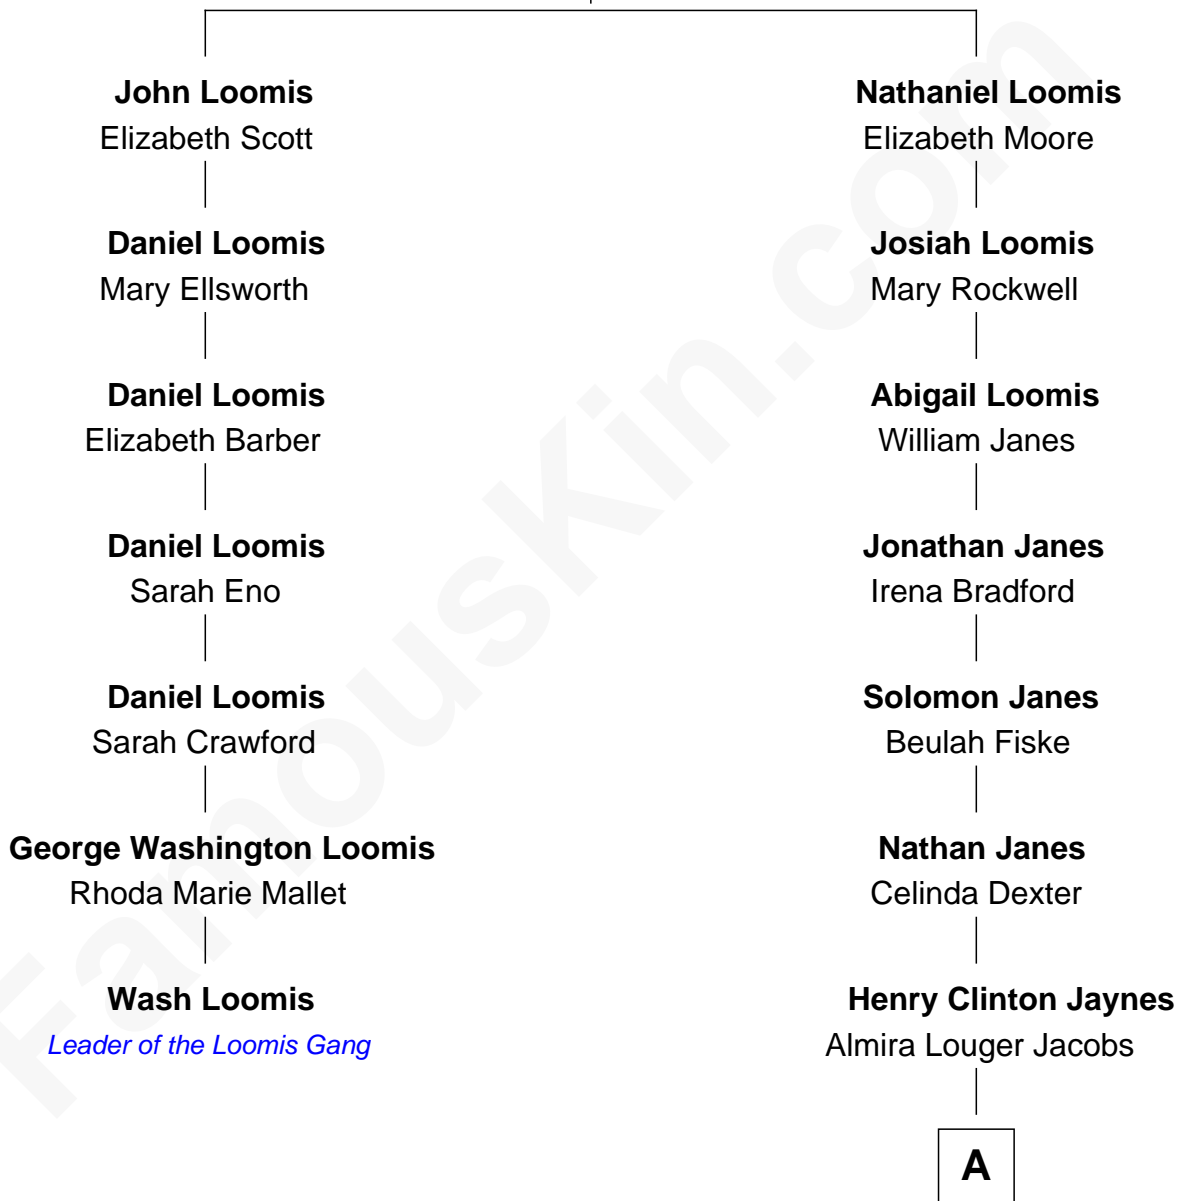

FamousKin.com Relationship Chart of

Wash Loomis

Leader of the Loomis Gang

6th cousin 4 times removed of

Jane Fonda

Movie Actress

Joseph Loomis

Mary White

A

Henry Silas Jaynes

Elma L. Lanphear

Herberta Elma Jaynes

William Brace Fonda

Henry Jaynes Fonda

Frances Ford Seymour

Jane Fonda