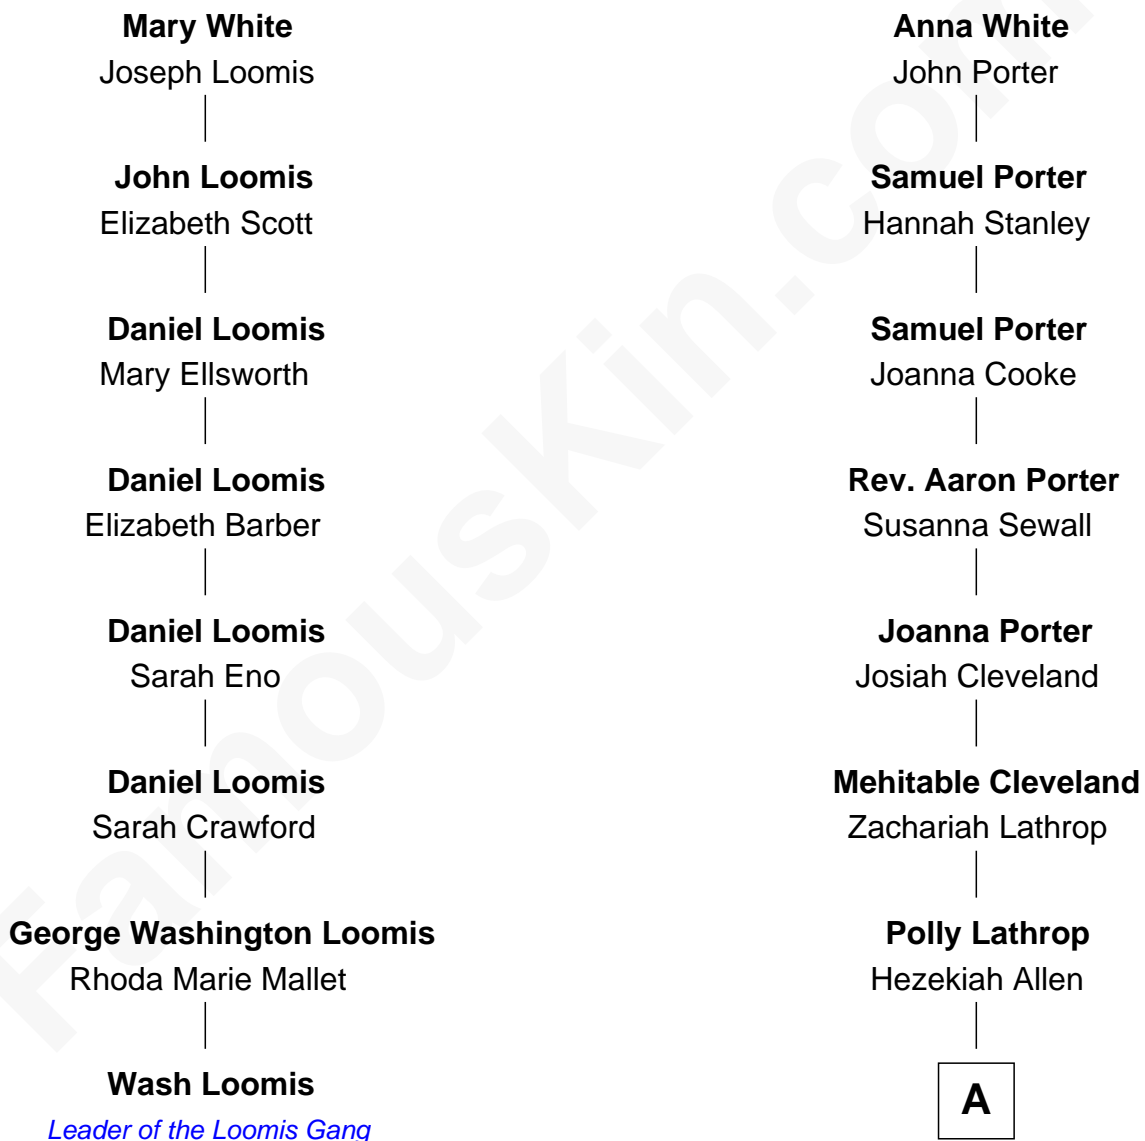

# FamousKin.com Relationship Chart of

**Wash Loomis**

*Leader of the Loomis Gang*

7th cousin 4 times removed of

**Shirley Temple**

*Movie Actress*

**Robert White**

Bridget Allgar

**A**

**Eliza Allen**

Robert Temple

**Reuben S. B. Temple**

Jane W. Dunham

**Francis Marion Temple**

Cynthia Fell Yeager

**George Francis Temple**

Gertrude Amelia Krieger

**Shirley Temple**

*Movie Actress*

FamousKin.com