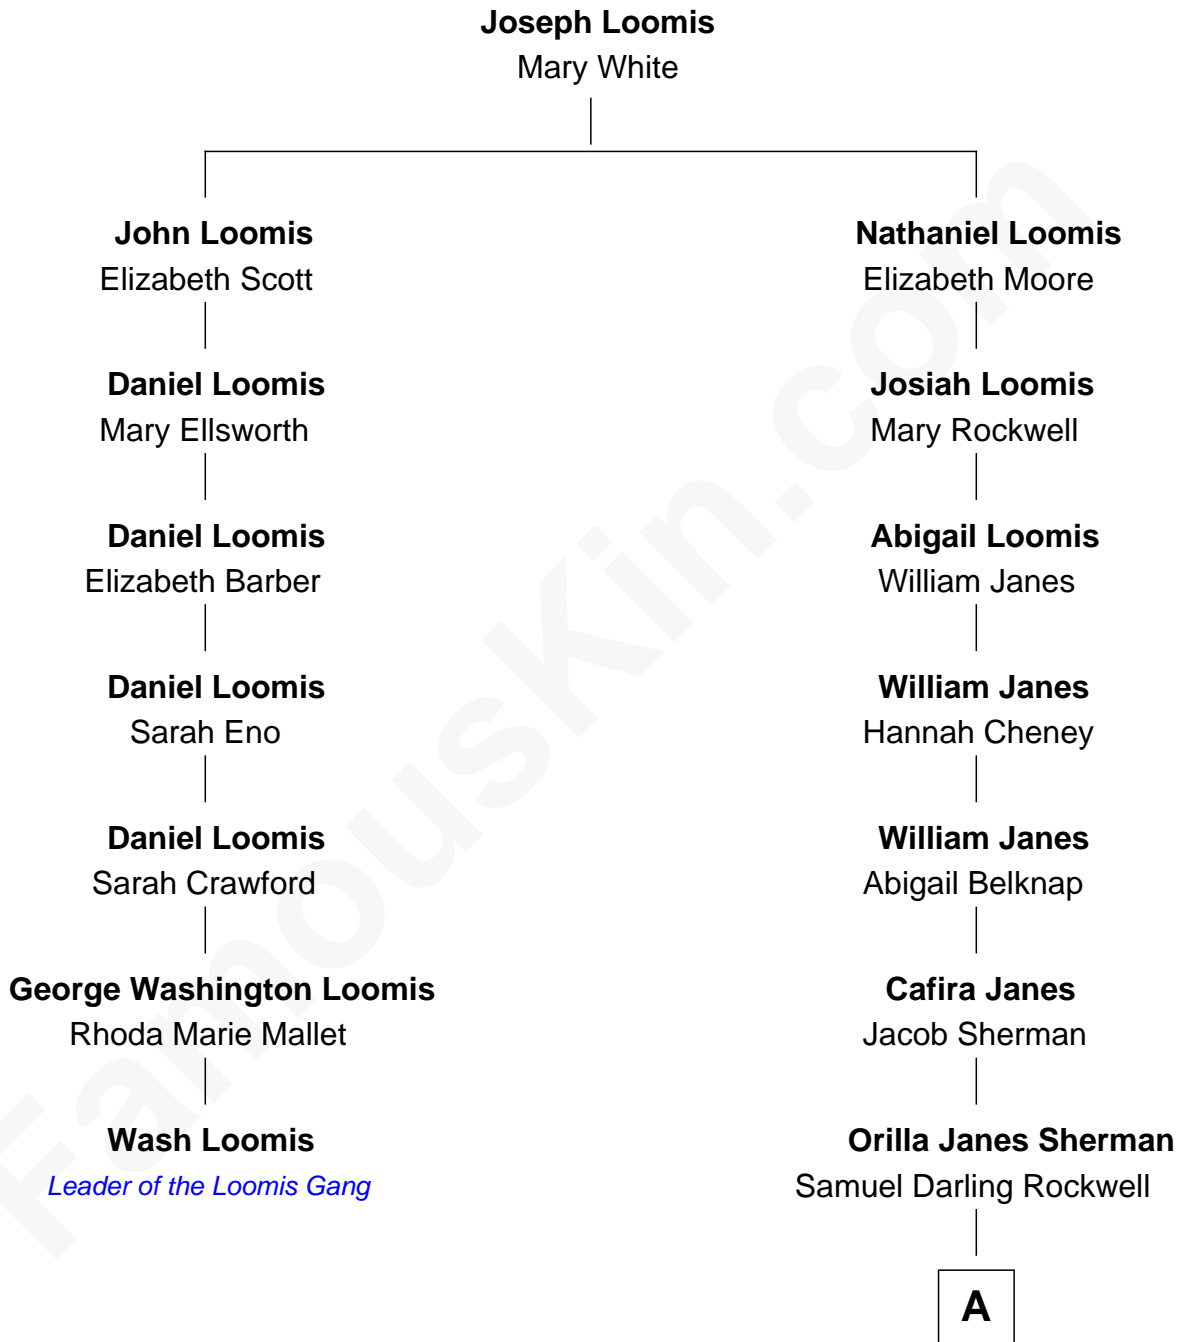

FamousKin.com Relationship Chart of

Wash Loomis

Leader of the Loomis Gang

6th cousin 3 times removed of

Norman Rockwell

American Artist

A

|
John William Rockwell

Phebe Boyce Waring

|
Jarvis Waring Rockwell

Anne Mary Hill

|
Norman Rockwell

American Artist

FamousKin.com