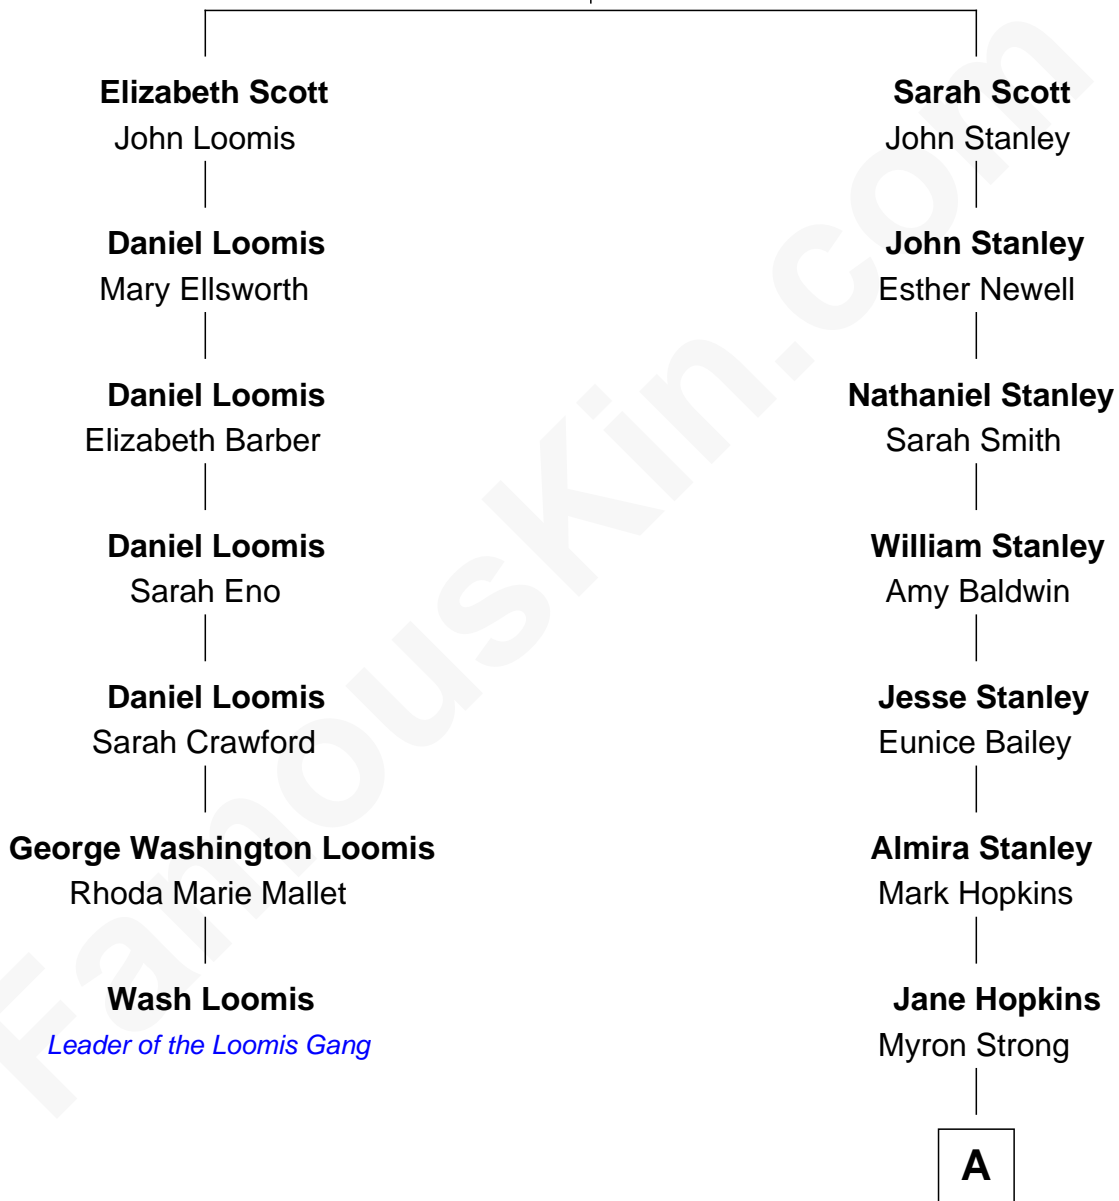

FamousKin.com Relationship Chart of

Wash Loomis

Leader of the Loomis Gang

6th cousin 6 times removed of

Ben Affleck

Movie Actor

Thomas Scott

Ann - - - - -

A

Myron Hopkins Strong

Maria Bates Hoyt

Mary Hoyt Strong

William R. Affleck

Myron Hopkins Strong Affleck

Frances L. Perkins

Myron Hopkins Strong Affleck