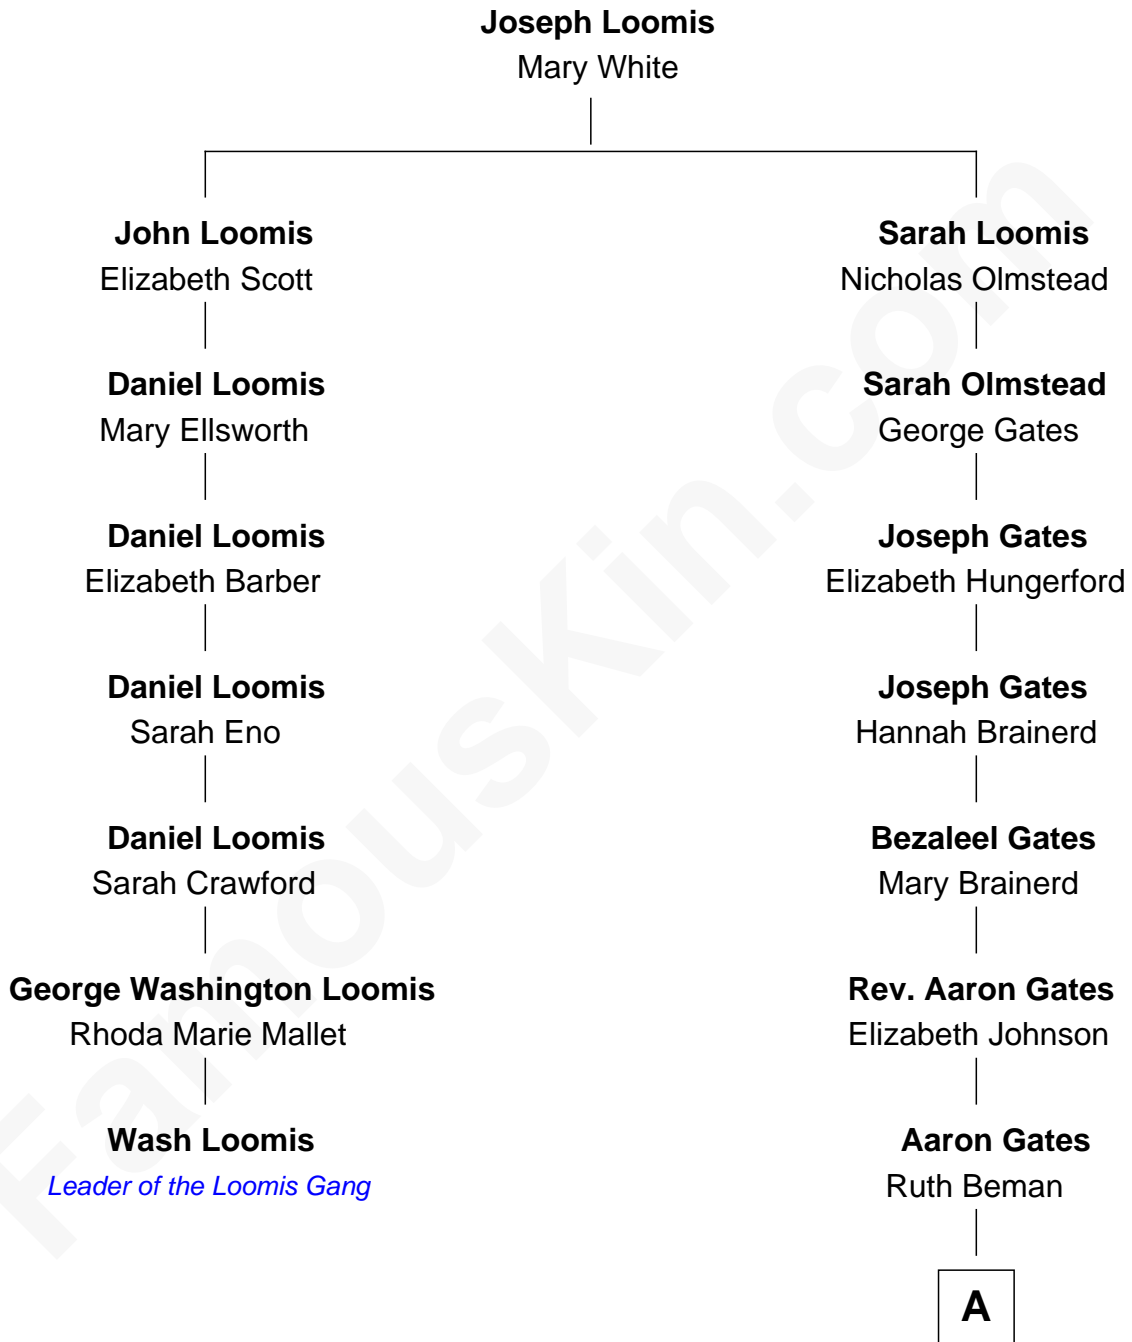

# FamousKin.com Relationship Chart of

**Wash Loomis**

*Leader of the Loomis Gang*

6th cousin 3 times removed of

**Charles Dawes**

*30th U.S. Vice-President*

A

**Beman Gates**

Betsey Sibyl Shipman

**Mary Beman Gates**

Brig. Gen. Rufus R. Dawes

**Charles Dawes**

*30th U.S. Vice-President*

FamousKin.com