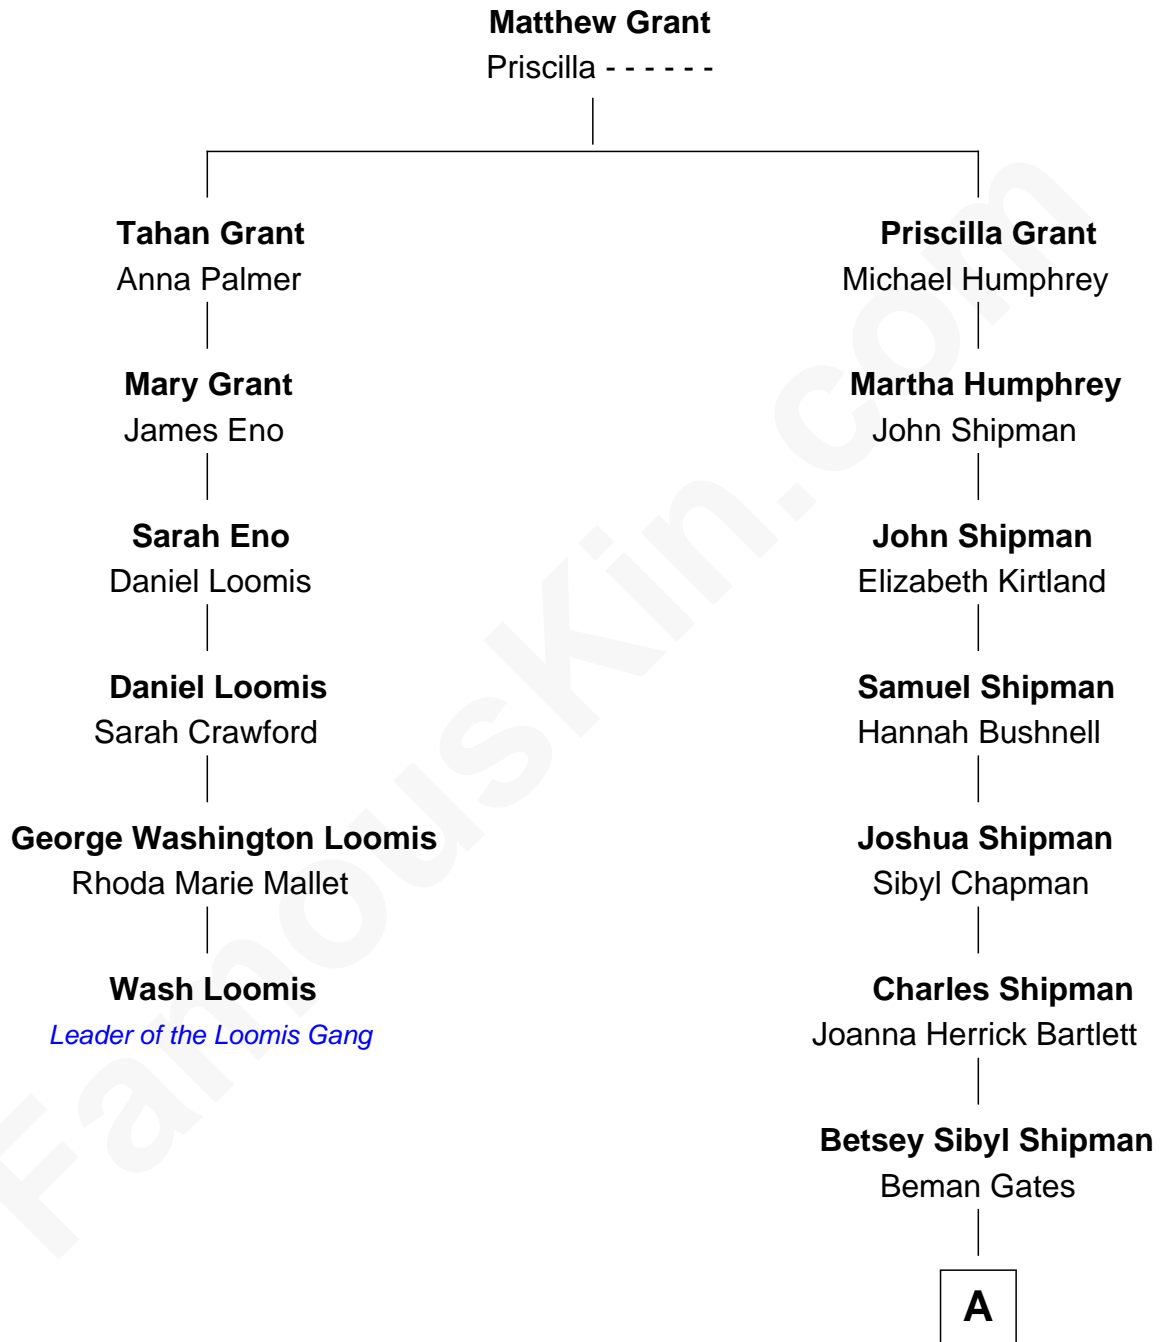

FamousKin.com Relationship Chart of

Wash Loomis

Leader of the Loomis Gang

5th cousin 3 times removed of

Charles Dawes

30th U.S. Vice-President

A

Mary Beman Gates
Brig. Gen. Rufus R. Dawes

Charles Dawes
30th U.S. Vice-President

FamousKin.com