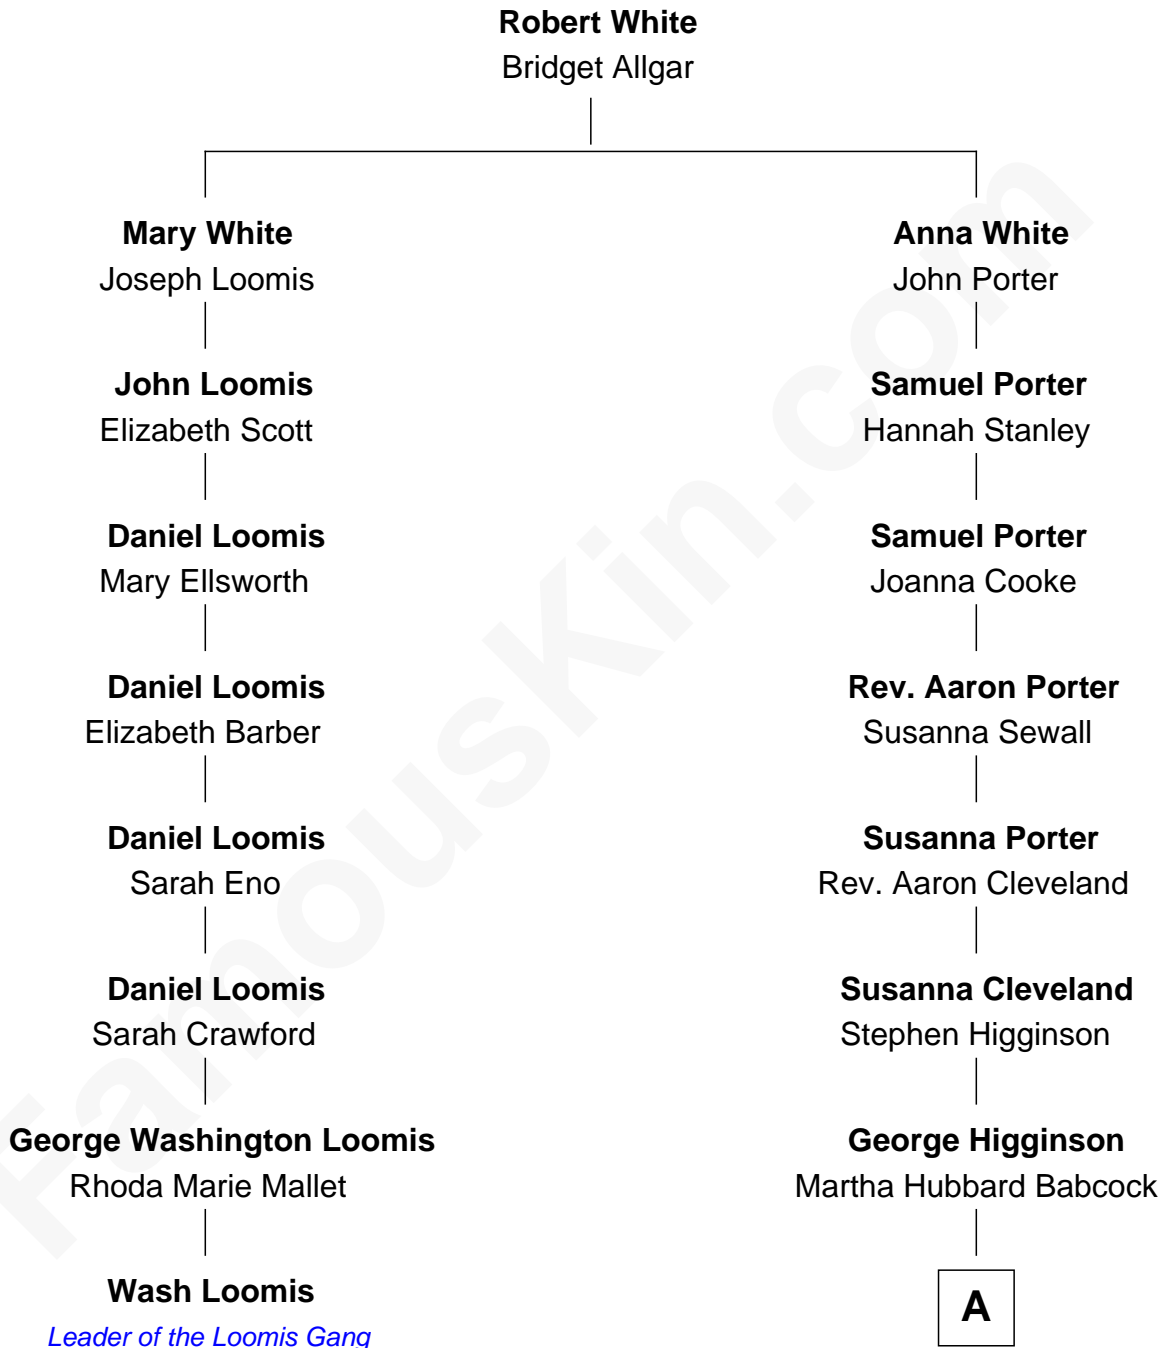

FamousKin.com Relationship Chart of

Wash Loomis

Leader of the Loomis Gang

7th cousin 1 time removed of

Henry Lee Higginson

Founder of the Boston Symphony Orchestra

A

George Higginson

Mary Cabot Lee

Henry Lee Higginson

Founder, Boston Symphony Orchestra

FamousKin.com