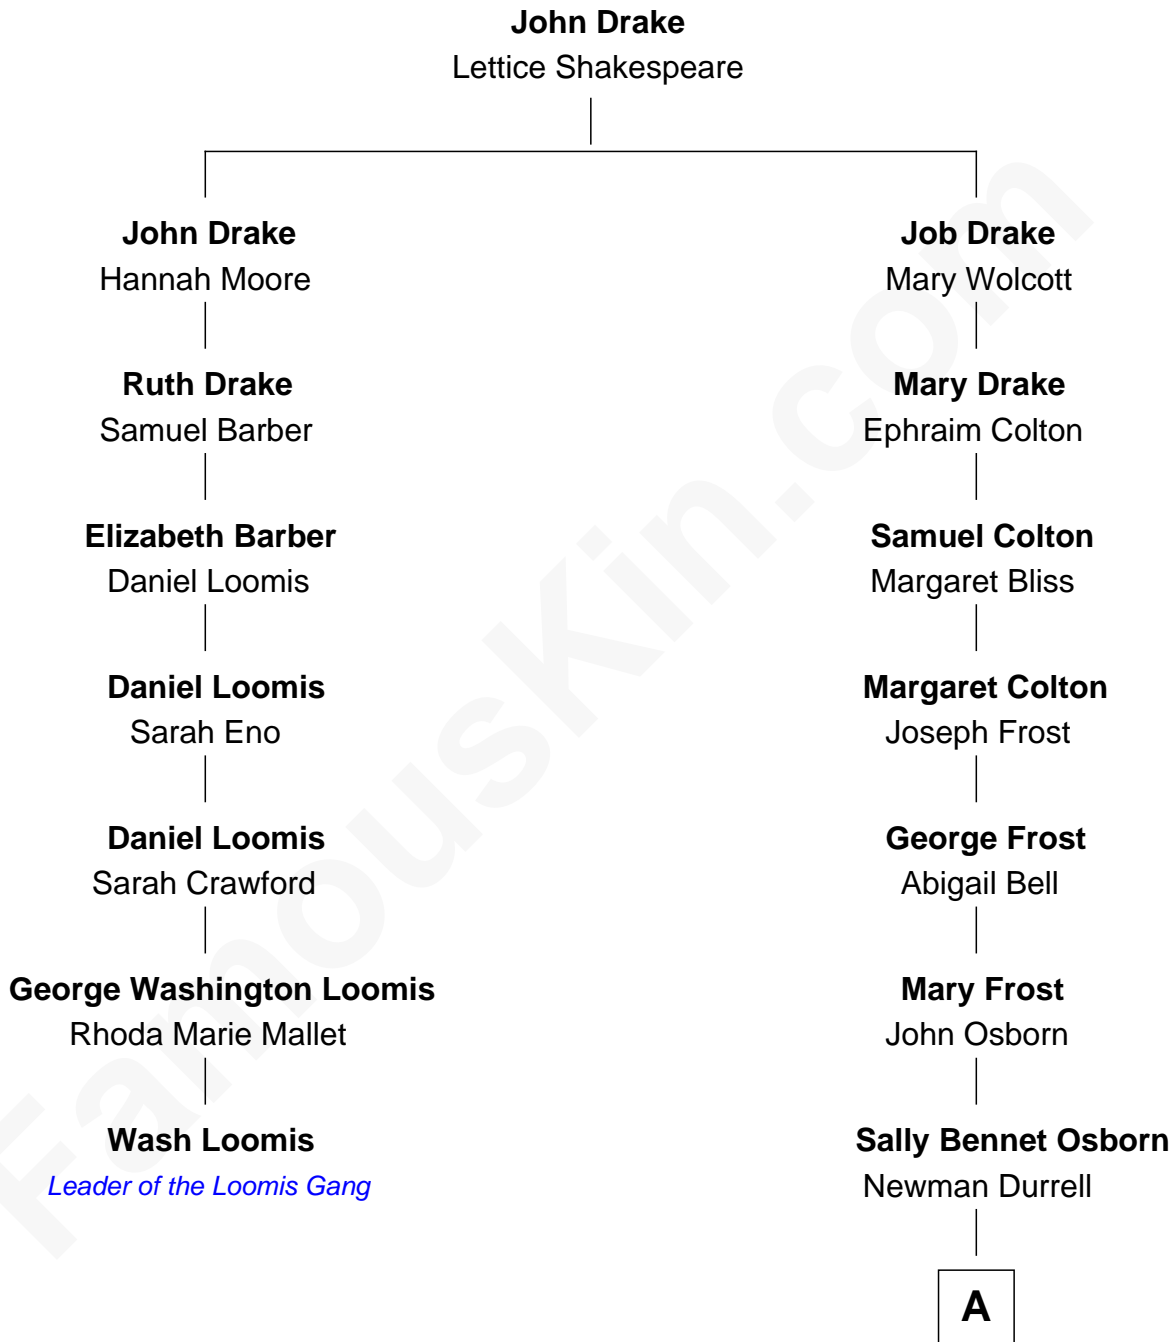

# FamousKin.com Relationship Chart of

**Wash Loomis**

*Leader of the Loomis Gang*

6th cousin 4 times removed of

**Lucille Ball**

*TV Actress - "I Love Lucy"*

**A**

**George Osborn Durrell**

Anne Jane Jewell

**Nellie Rebecca Durrell**

Jasper Clinton Ball

**Henry Durrell Ball**

Desiree Evelyn Hunt

**Lucille Ball**

*TV Actress - "I Love Lucy"*

FamousKin.com