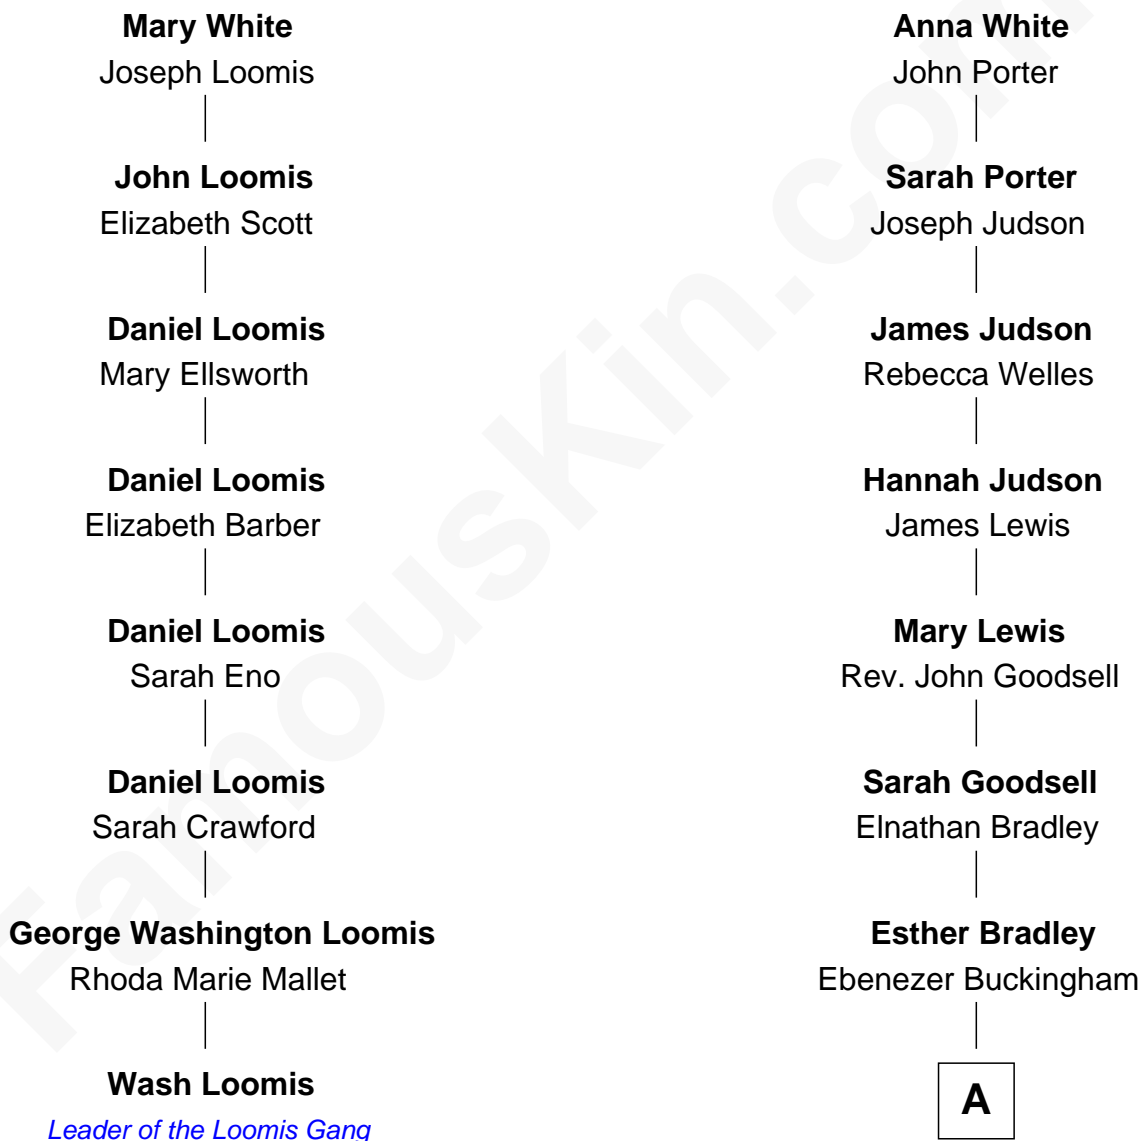

# FamousKin.com Relationship Chart of

**Wash Loomis**

*Leader of the Loomis Gang*

7th cousin 5 times removed of

**Lucille Ball**

*TV Actress - "I Love Lucy"*

**Robert White**

Bridget Allgar

**A**

**Sarah Buckingham**

Benjamin Sprague

**James B. Sprague**

Angeline S. Greene

**Helen Sabina Sprague**

William C Orcutt

**Flora Belle Orcutt**

Frederick Charles Hunt

**Desiree Evelyn Hunt**

Henry Durrell Ball

**Lucille Ball**

*TV Actress - "I Love Lucy"*