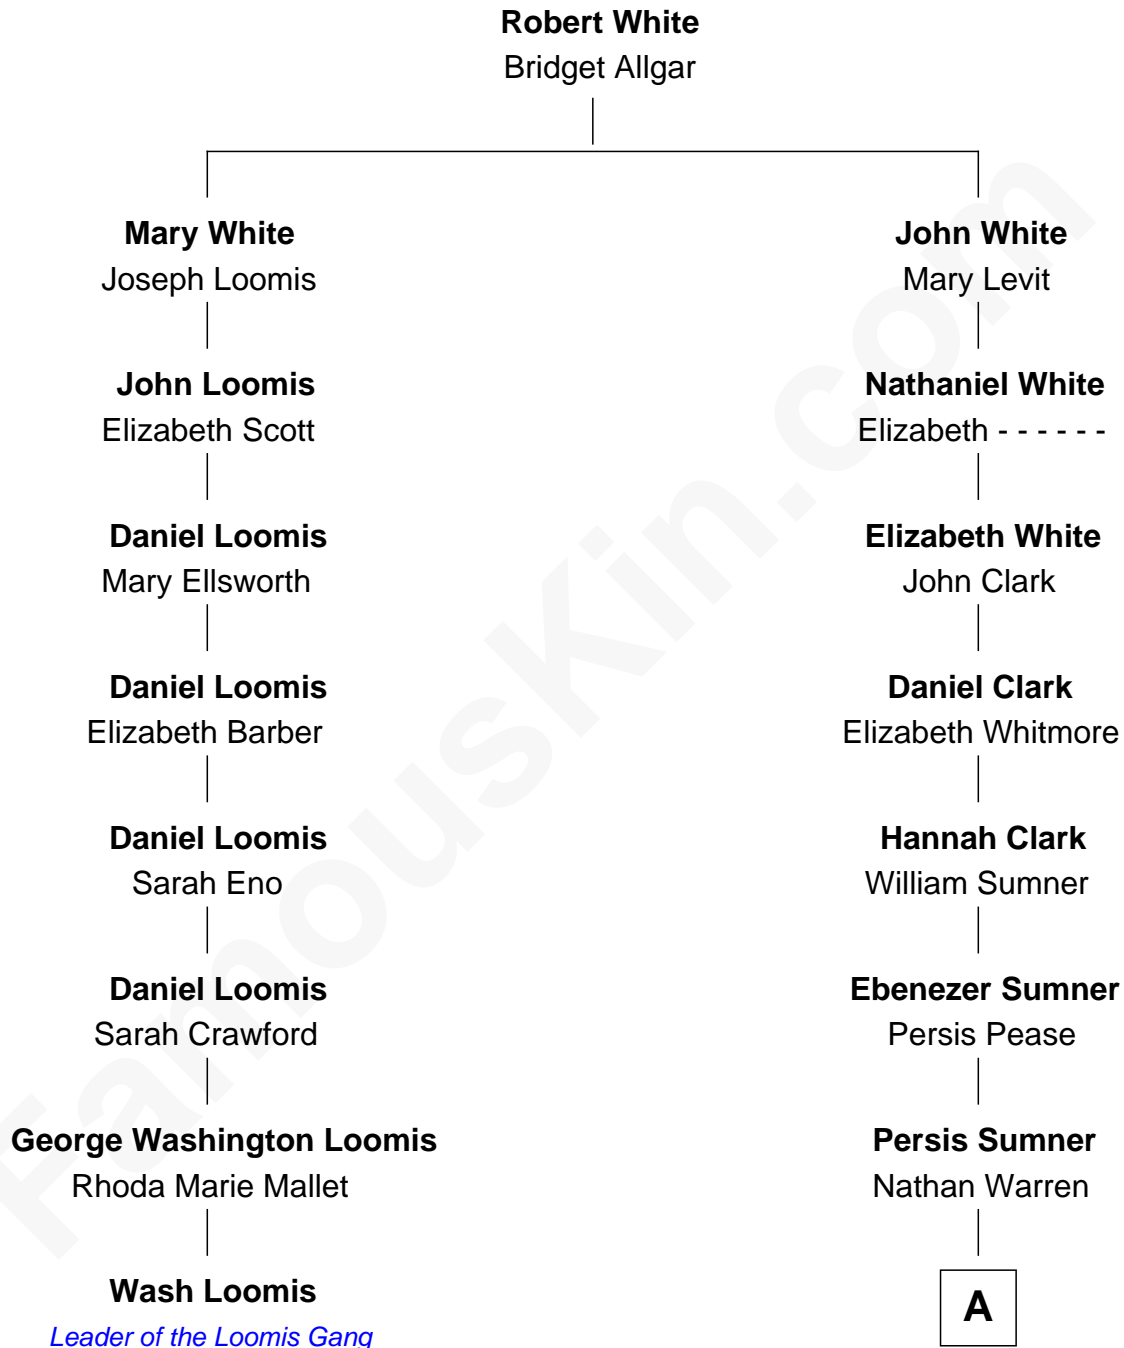

FamousKin.com Relationship Chart of

Wash Loomis

Leader of the Loomis Gang

7th cousin 6 times removed of

Brian Wilson

Co-Founder of The Beach Boys

A

|
Ithamer Hibbard Warren

Lydia Peck

|
Marilla Warren

Henry Wilson

|
George Washington Wilson

Mary Bailey

|
William Henry Wilson

Alta Lenora Chitwood

|
William Coral Wilson