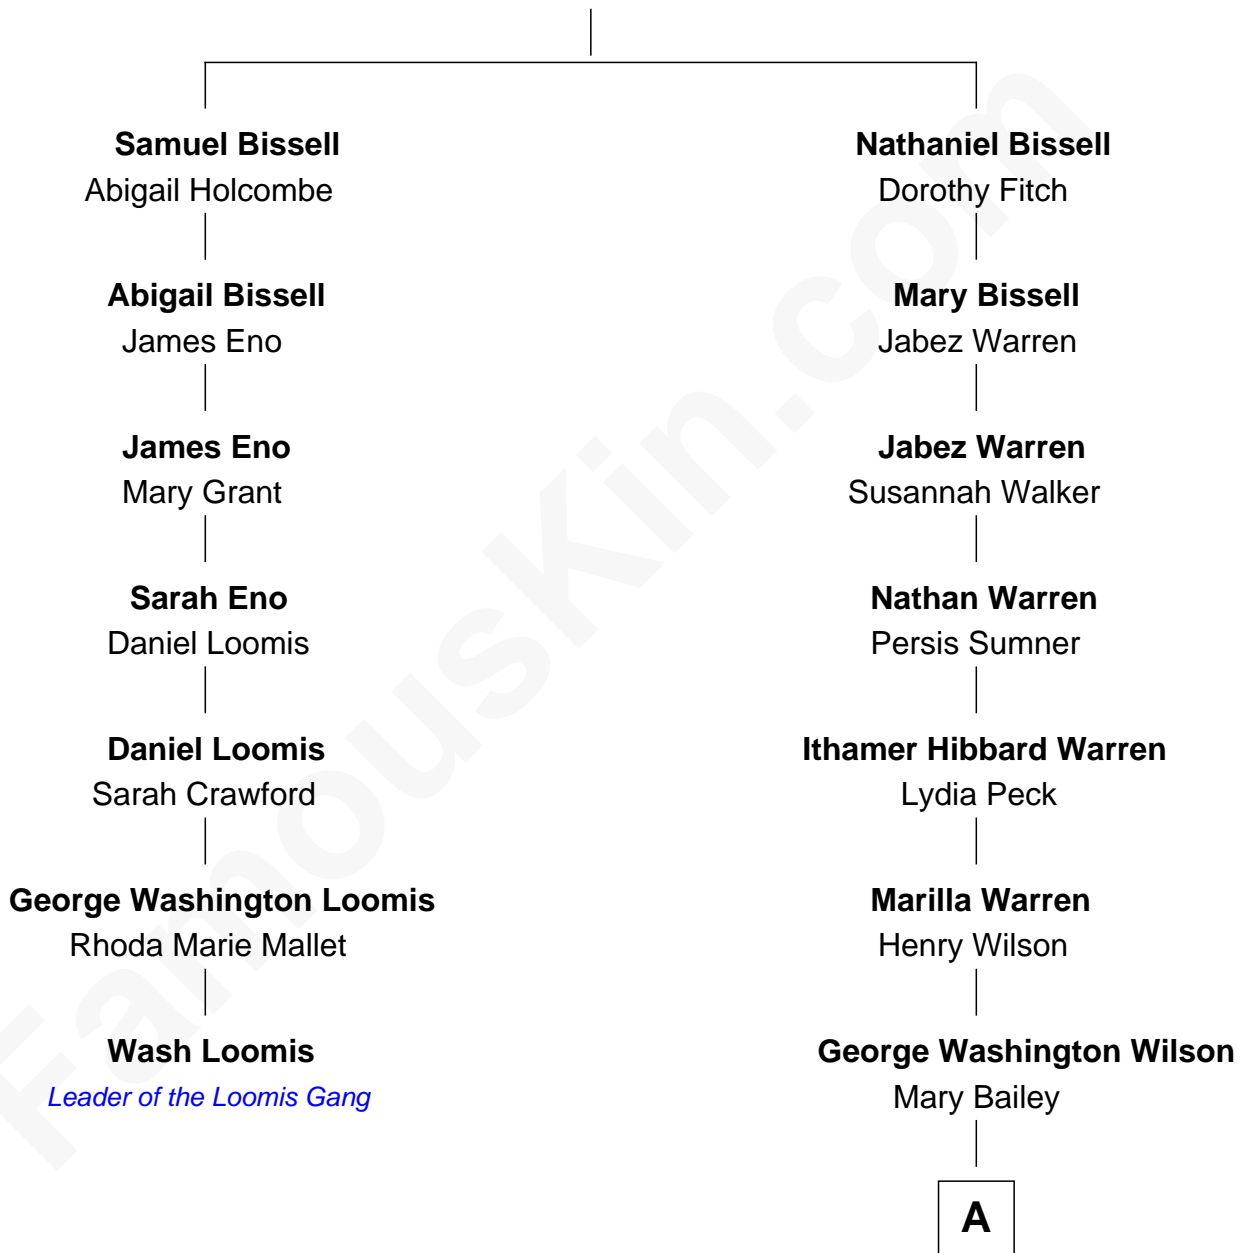

# FamousKin.com Relationship Chart of

**Wash Loomis**

*Leader of the Loomis Gang*

6th cousin 4 times removed of

**Dennis Wilson**

*Co-Founder of The Beach Boys*

**John Bissell**

**A**

|  
**William Henry Wilson**

Alta Lenora Chitwood

|  
**William Coral Wilson**

Edith Sophia Sthole

|  
**Murray Gage Wilson**

Audree Neva Korthof

|  
**Dennis Wilson**

*Co-Founder of The Beach Boys*