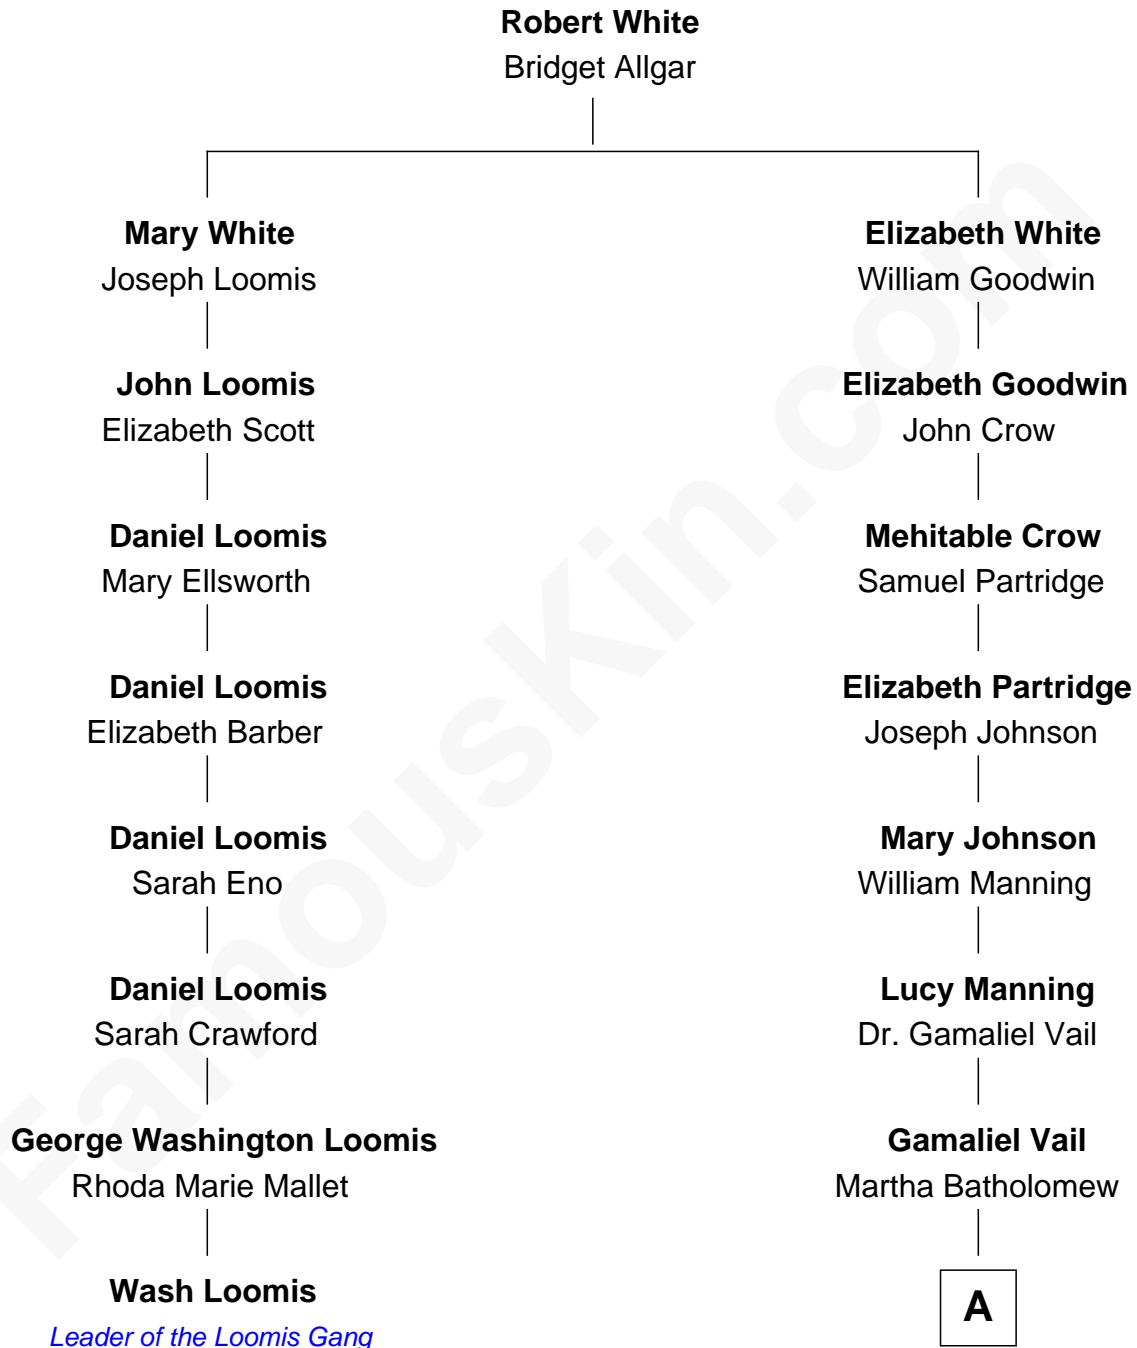

FamousKin.com Relationship Chart of

Wash Loomis

Leader of the Loomis Gang

7th cousin 4 times removed of

Marie Osmond

Singer, Actress and Doll Designer

A

Isaac Hawk Vail
Tyresha Ann Beeler

Martha Tyresha Vail
Thomas Lorenzo Van Noy

Agnes LaVerna Van Noy
Rulon Osmond

George Viri Osmond
Olive May Davis

Marie Osmond
Singer, Actress and Doll Designer

FamousKin.com