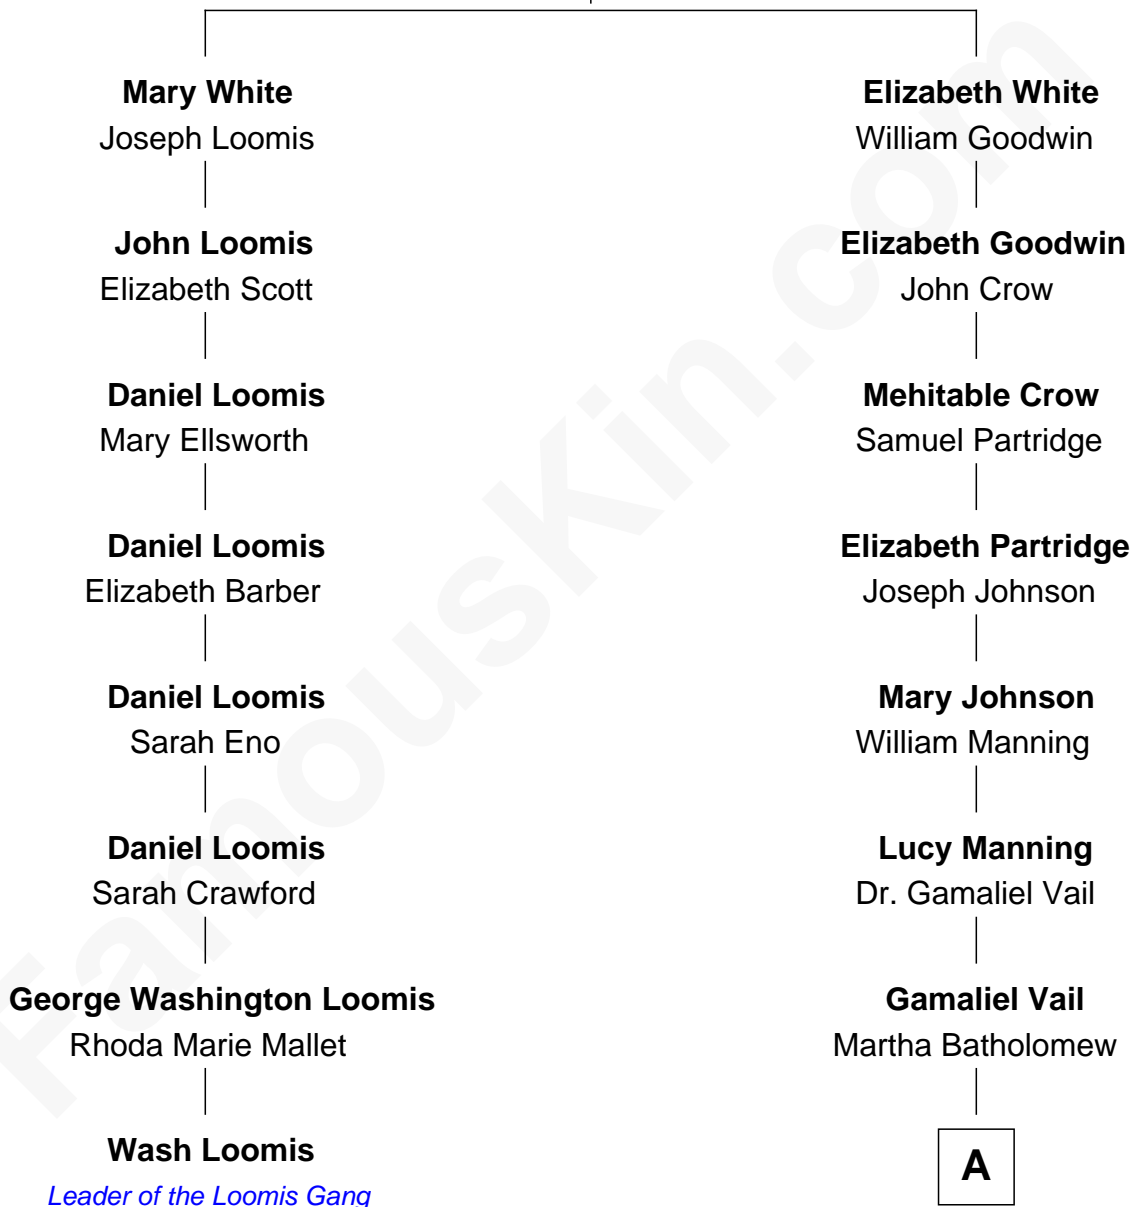

FamousKin.com Relationship Chart of

Wash Loomis

Leader of the Loomis Gang

7th cousin 4 times removed of

Donny Osmond

Singer, Actor and Dancer

Robert White

Bridget Allgar

A

Isaac Hawk Vail
Tyresha Ann Beeler

Martha Tyresha Vail
Thomas Lorenzo Van Noy

Agnes LaVerna Van Noy
Rulon Osmond

George Viri Osmond
Olive May Davis

Donny Osmond
Singer, Actor and Dancer