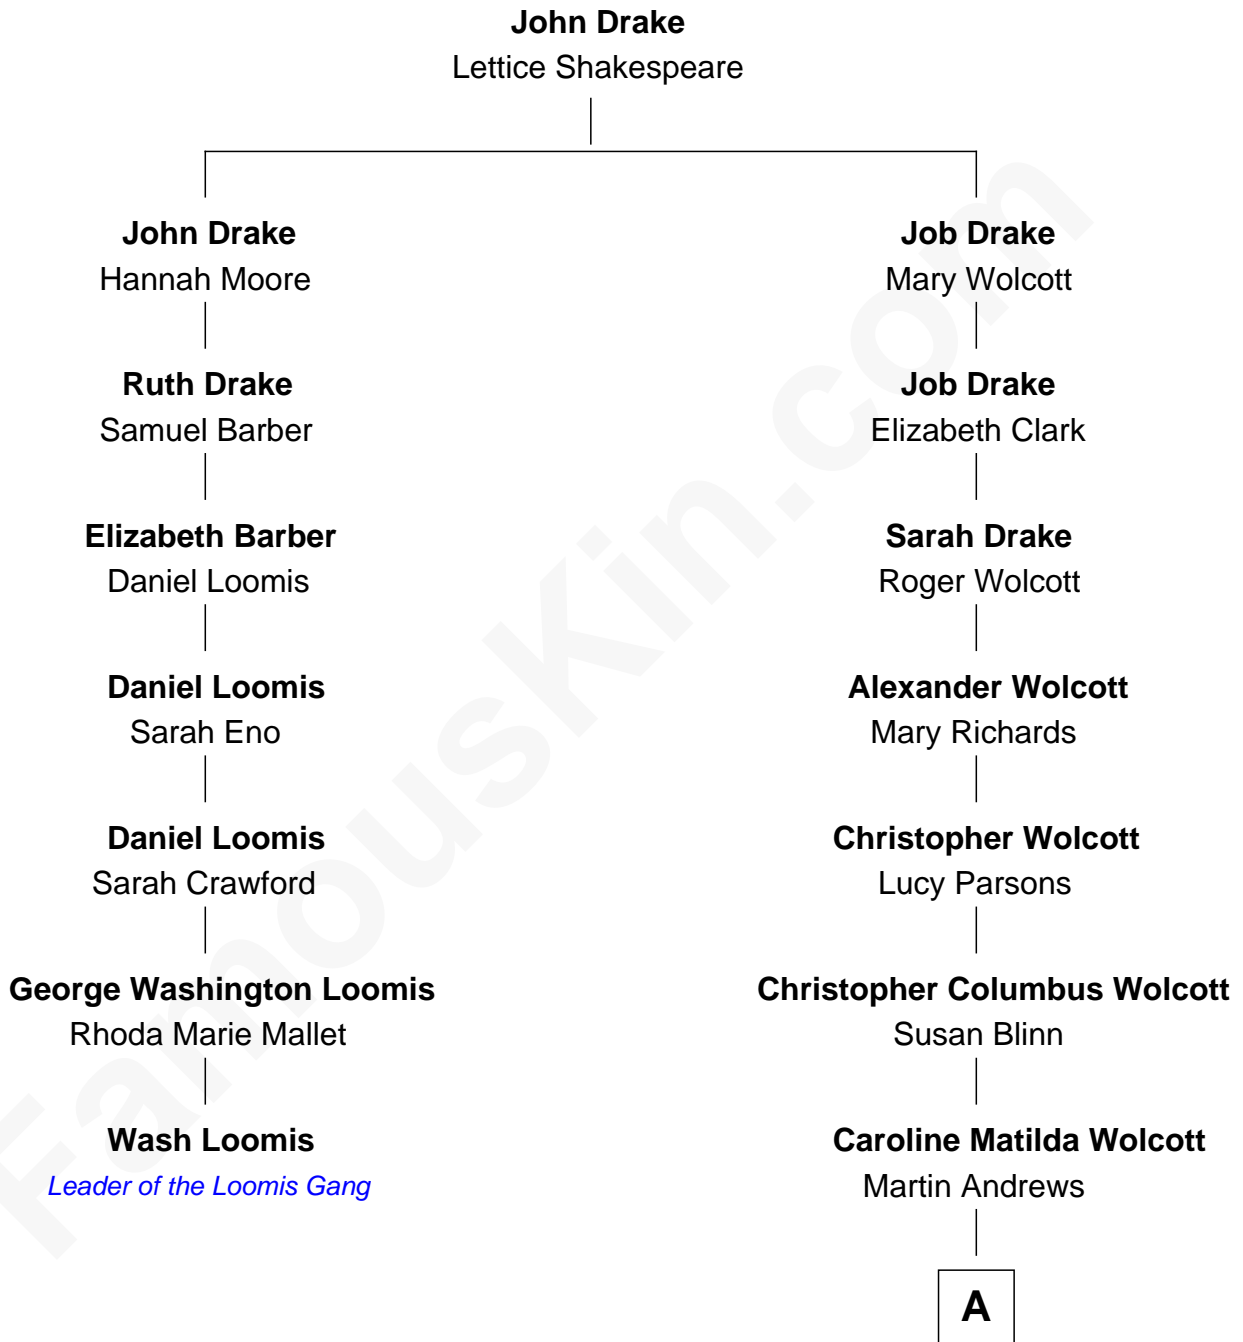

FamousKin.com

Relationship Chart of

Wash Loomis

Leader of the Loomis Gang

6th cousin 2 times removed of

Buckminster Fuller

Author, Architect, and Inventor