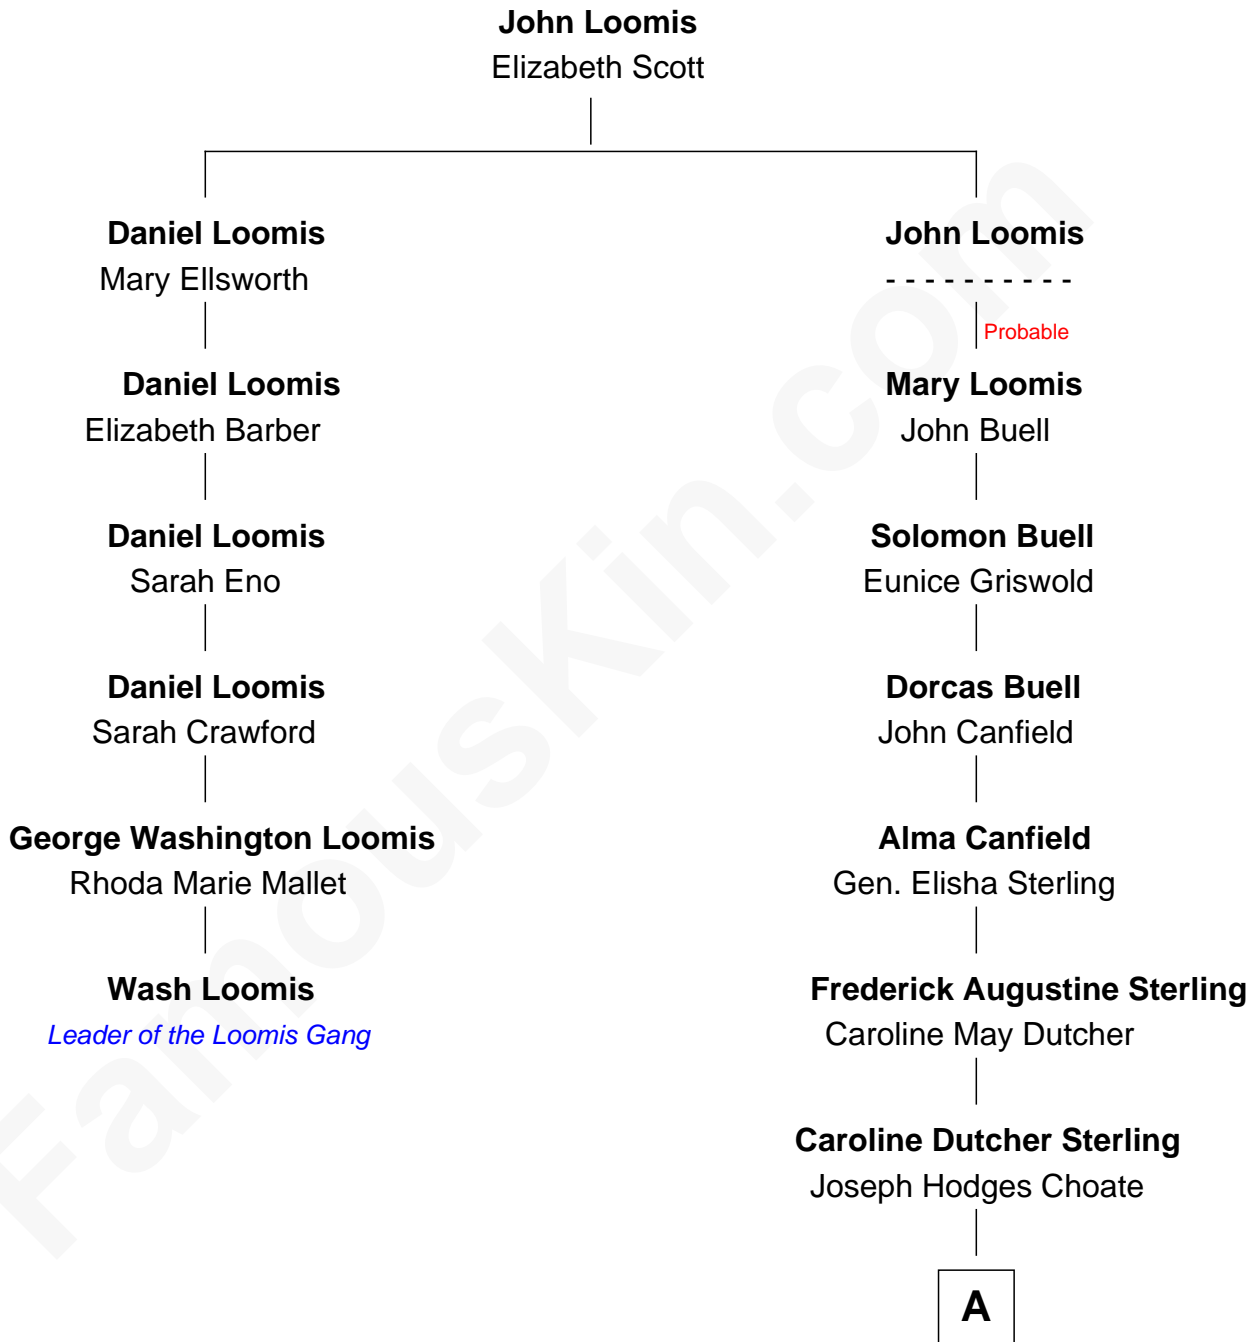

# FamousKin.com Relationship Chart of

**Wash Loomis**

*Leader of the Loomis Gang*

5th cousin 5 times removed of

**Oliver Platt**

*Movie Actor*

**A**

**Joseph Hodges Choate**

Cora Lyman Oliver

**Helen Choate**

Geoffrey Platt

**Nicholas Platt**

Sheila Maynard

**Oliver Platt**

*Movie Actor*

FamousKin.com