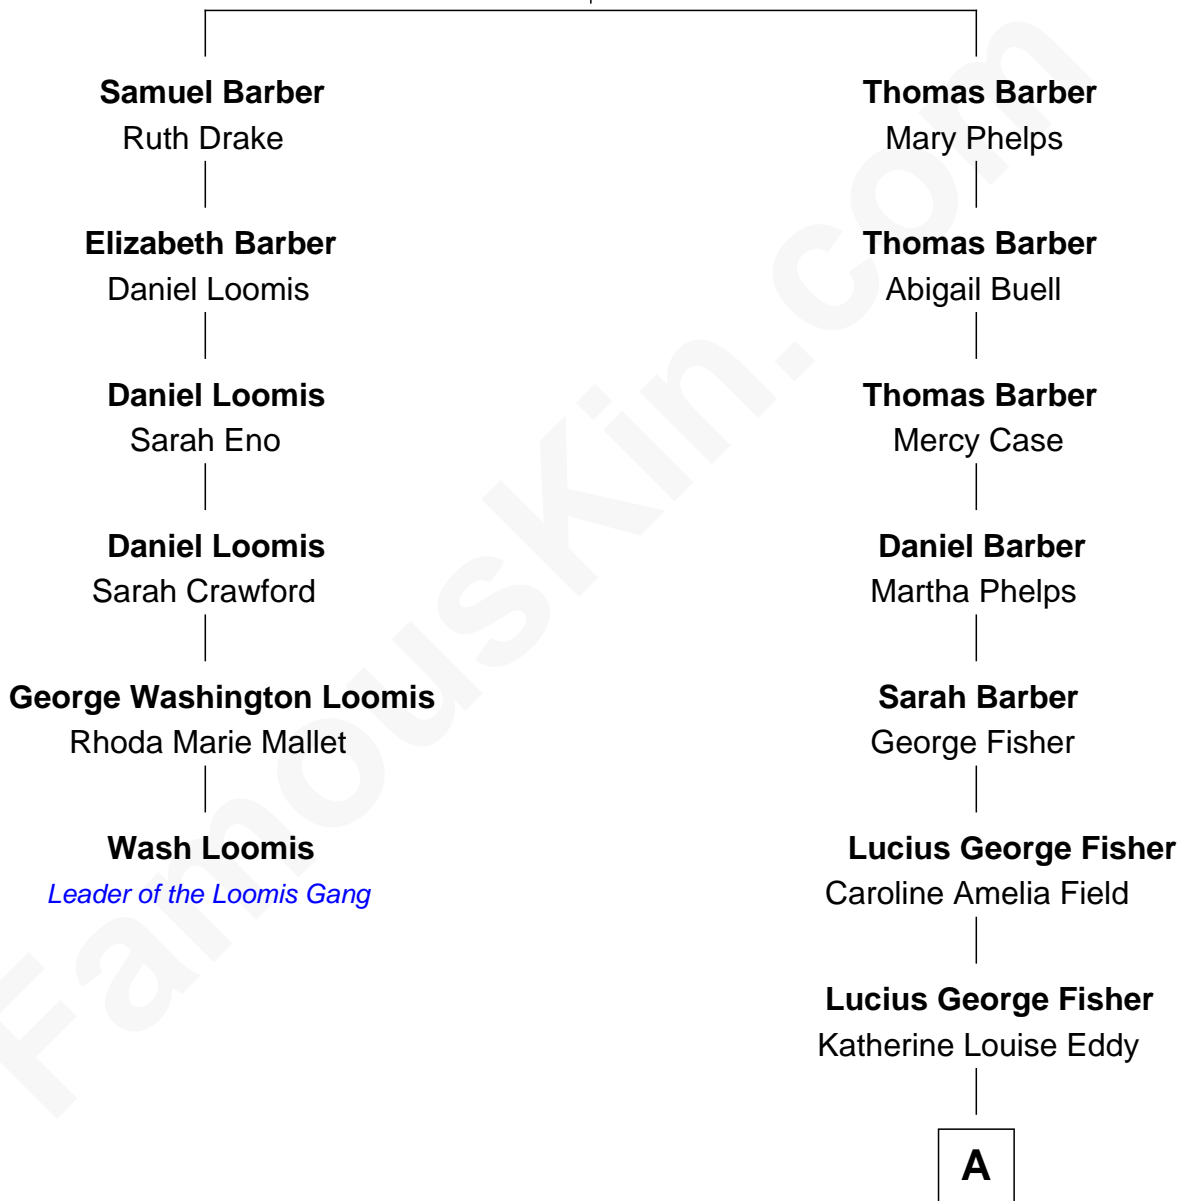

FamousKin.com Relationship Chart of

Wash Loomis

Leader of the Loomis Gang

5th cousin 5 times removed of

Jodie Foster

Movie Actress

Thomas Barber

Jane Bancroft

A

Alice Eddy Fisher
Alexis Caldwell Foster

Lucius Fisher Foster
Constance Marie Robertson

Lucius Fisher Foster
Evelyn Della Almond

Jodie Foster
Movie Actress

FamousKin.com