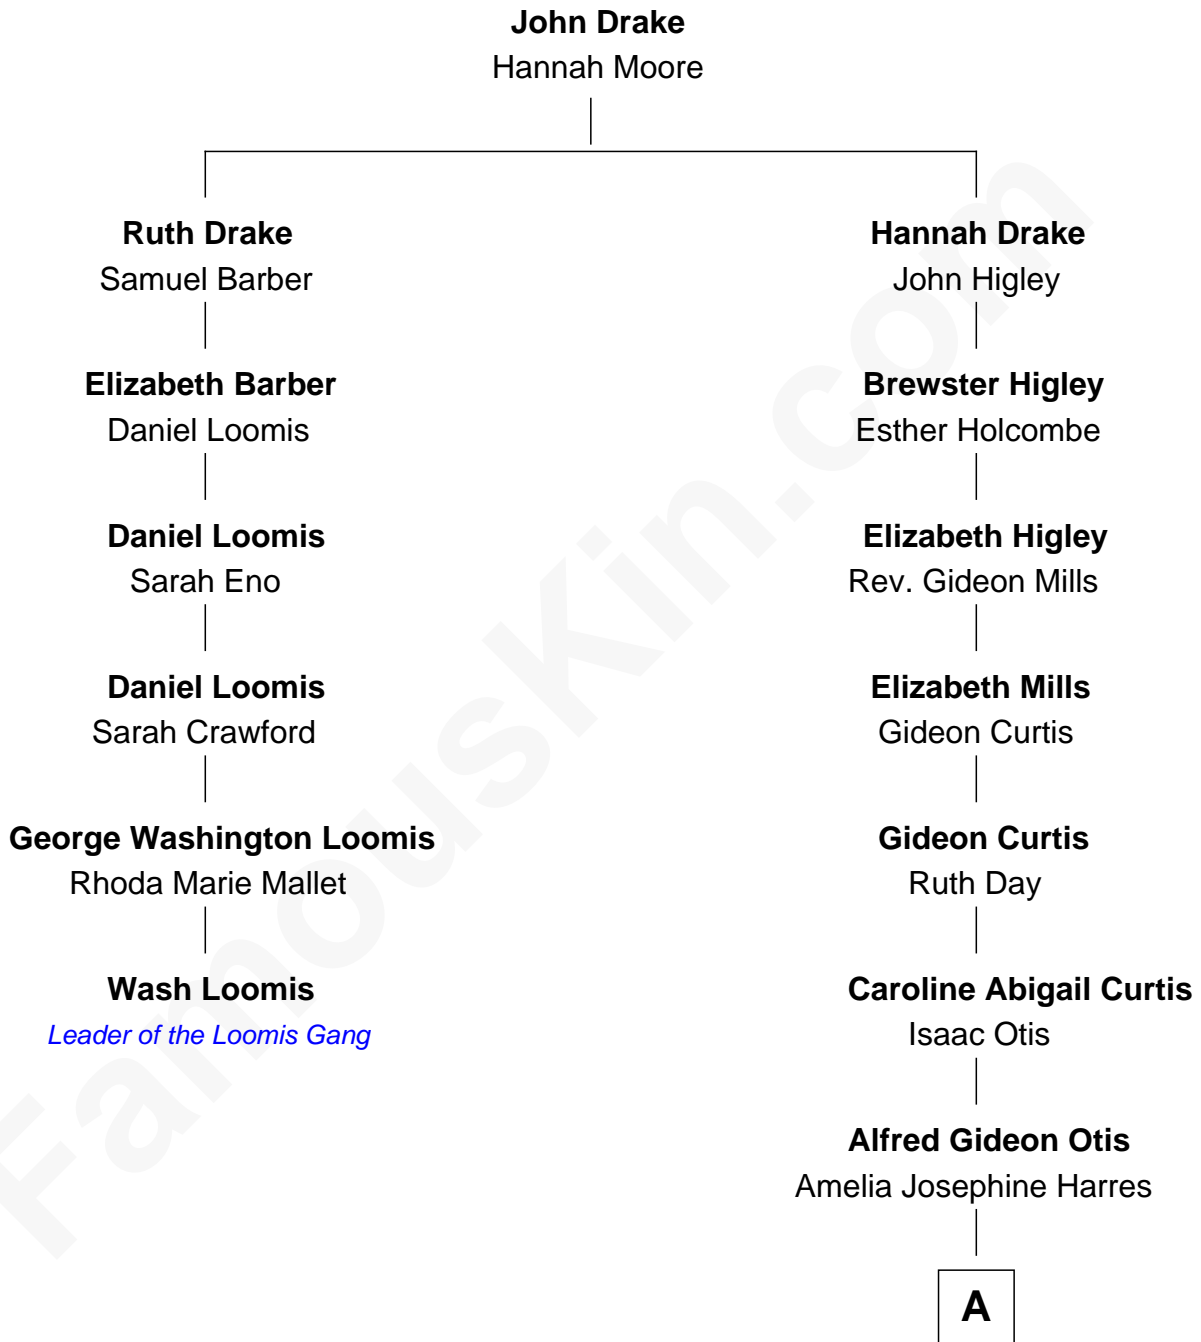

# FamousKin.com Relationship Chart of

**Wash Loomis**

*Leader of the Loomis Gang*

5th cousin 3 times removed of

**Amelia Earhart**

*Aviation Pioneer*

A

Amelia Otis  
Edwin Stanton Earhart

Amelia Earhart  
*Aviation Pioneer*

FamousKin.com