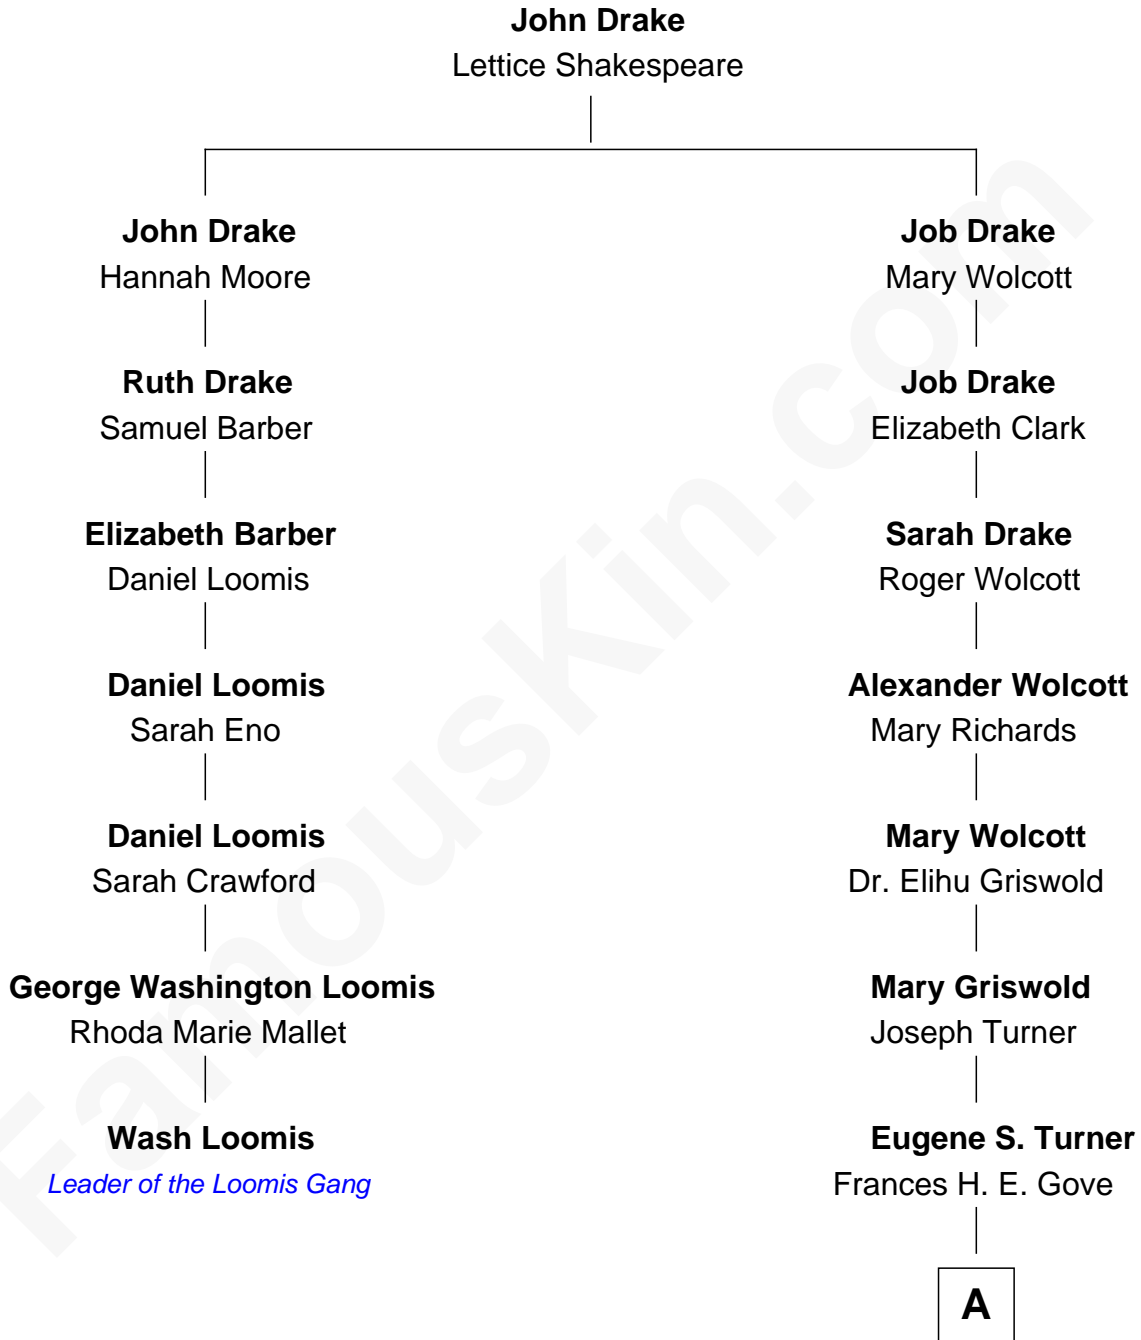

FamousKin.com Relationship Chart of

Wash Loomis

Leader of the Loomis Gang

6th cousin 5 times removed of

Ed Helms

TV and Movie Actor

A

|
Ione Turner

Walter Harold Wright

|
Inez Emeline Wright

George Pullen Jackson

|
Frances Helen Jackson

Fitzgerald Sale Parker

|
Pamela Ann Parker

John A. Helms

|
Ed Helms

TV and Movie Actor