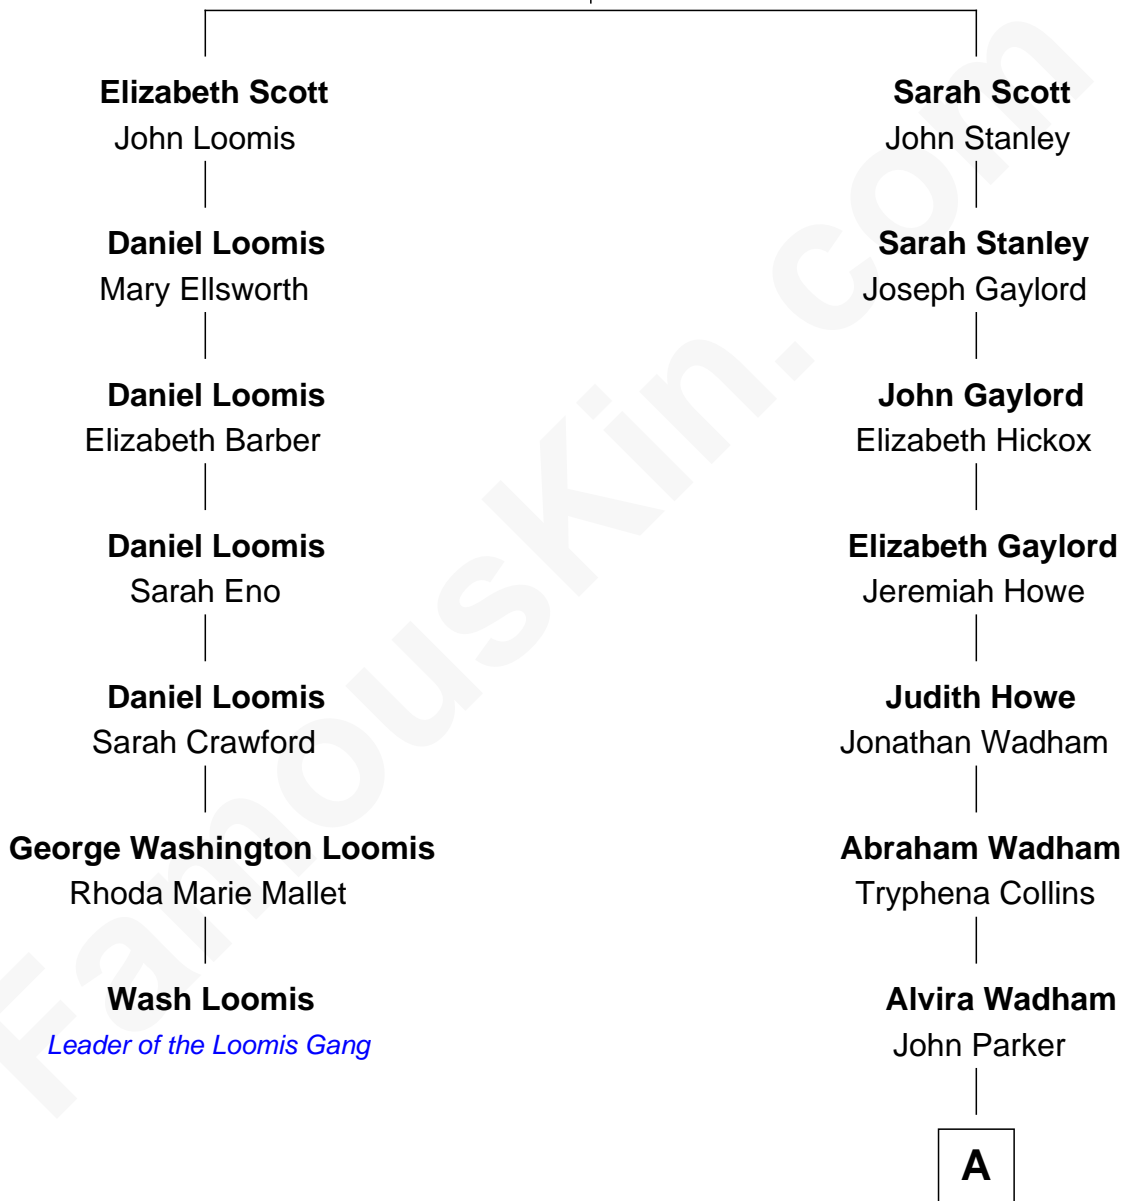

FamousKin.com Relationship Chart of

Wash Loomis

Leader of the Loomis Gang

6th cousin 5 times removed of

Ed Helms

TV and Movie Actor

Thomas Scott

Ann - - - - -

A

Bishop Linus Parker
Ellen Katherine Burruss

Fitzgerald Sale Parker
Lucy Irvine Paxton

Fitzgerald Sale Parker
Frances Helen Jackson

Pamela Ann Parker
John A. Helms

Ed Helms
TV and Movie Actor