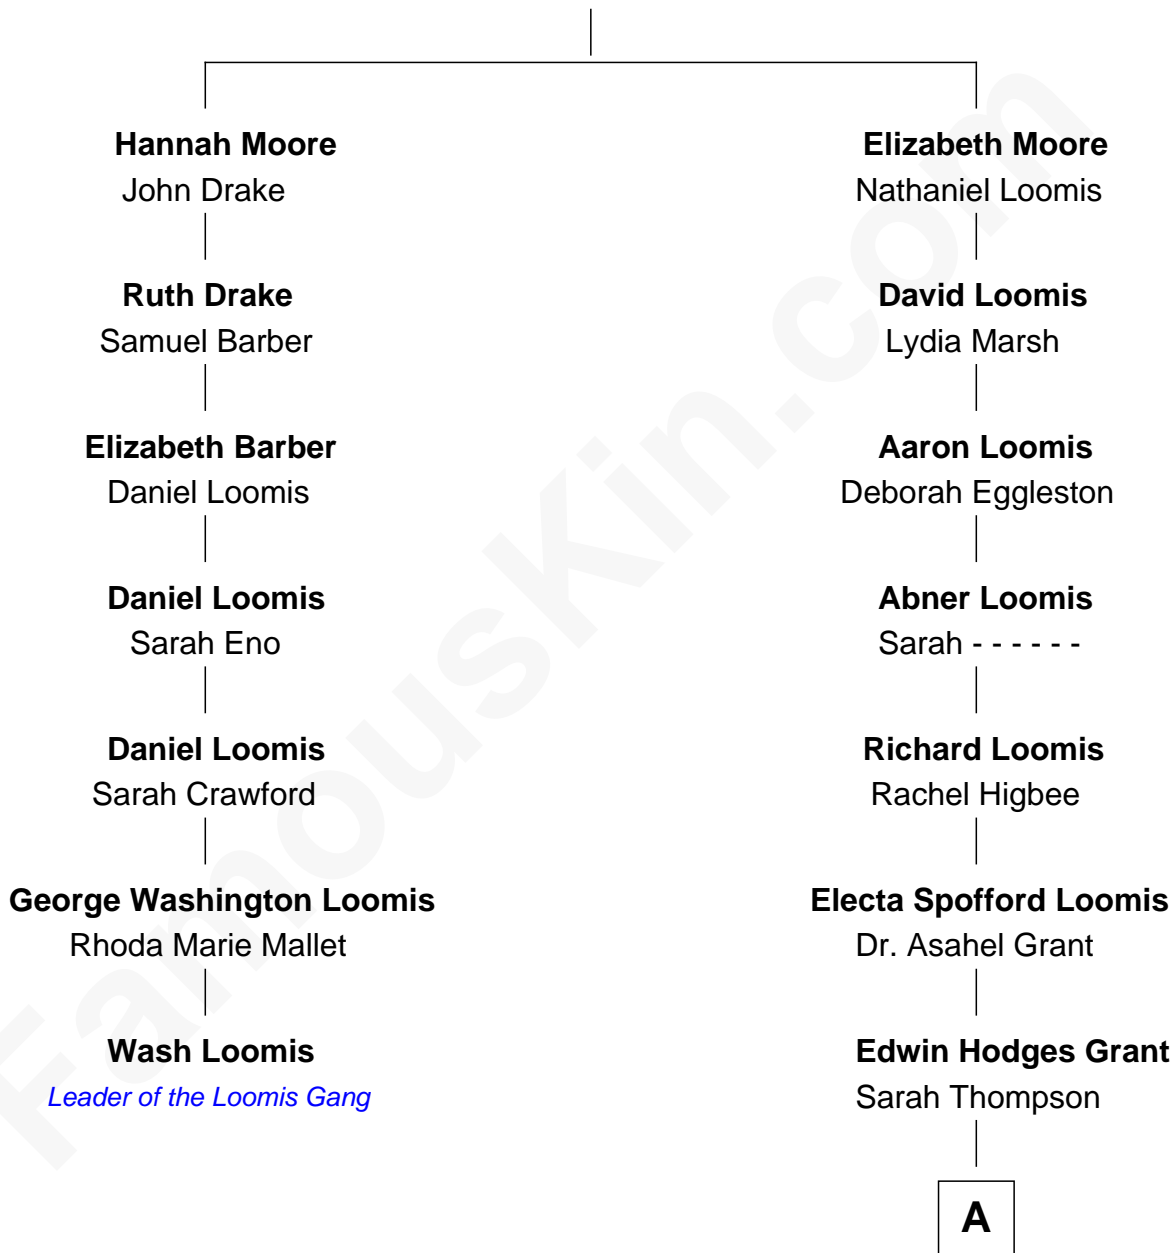

FamousKin.com Relationship Chart of

Wash Loomis

Leader of the Loomis Gang

6th cousin 4 times removed of

Amy Grant

Christian/Pop Singer and Songwriter

John Moore

A

|
Henry Hastings Grant

Isabel Paine

|
Otis Paine Grant

Mizella Burton

|
Dr. Burton Paine Grant

Gloria Dean Napier

|
Amy Grant

Christian/Pop Singer and Songwriter