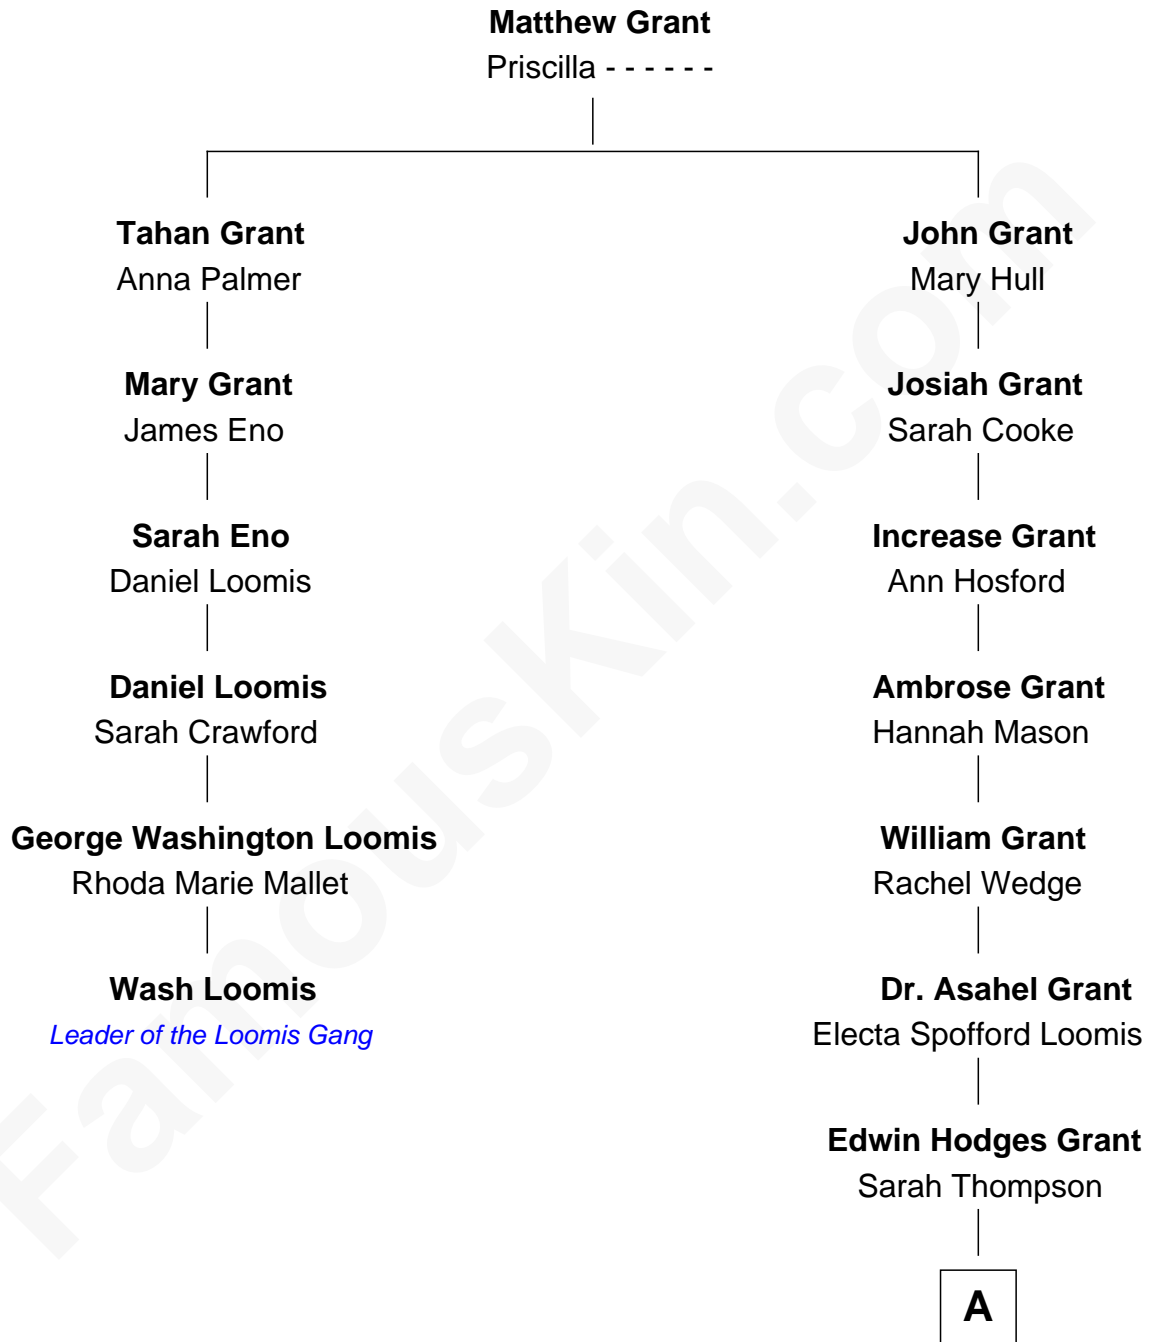

FamousKin.com Relationship Chart of

Wash Loomis

Leader of the Loomis Gang

5th cousin 5 times removed of

Amy Grant

Christian/Pop Singer and Songwriter

A

|
Henry Hastings Grant

Isabel Paine

|
Otis Paine Grant

Mizella Burton

|
Dr. Burton Paine Grant

Gloria Dean Napier

|
Amy Grant

Christian/Pop Singer and Songwriter