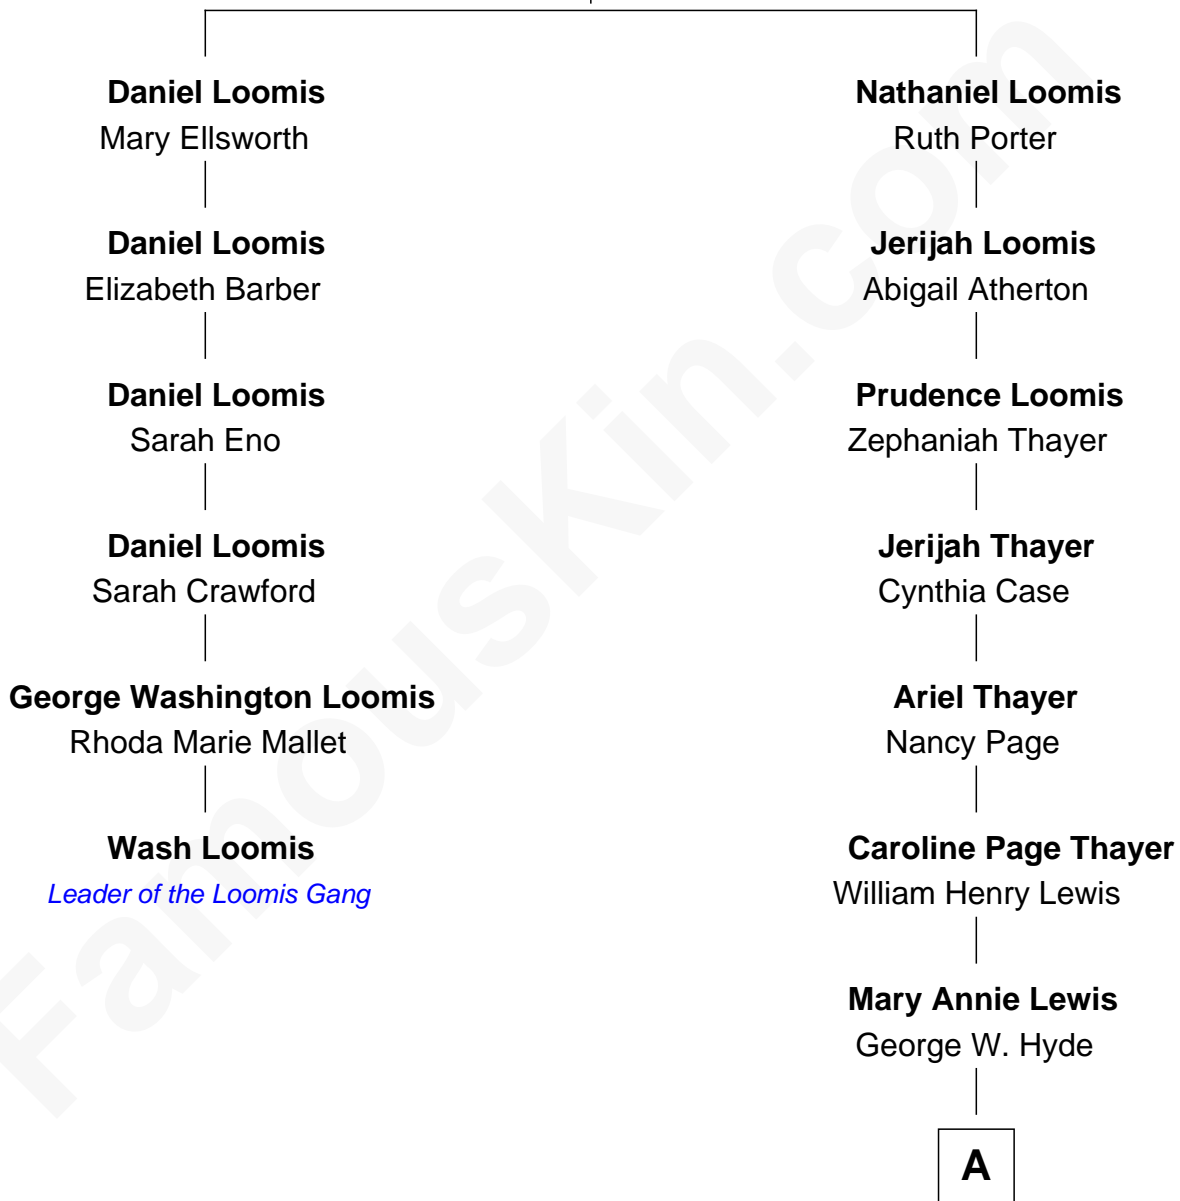

FamousKin.com Relationship Chart of

Wash Loomis

Leader of the Loomis Gang

5th cousin 4 times removed of

David Hyde Pierce

Stage, TV, and Movie Actor

John Loomis
Elizabeth Scott

A

—
Helen E. Hyde

Arthur J. Pierce

—
George Hyde Pierce

Laura Marie Hughes

—
David Hyde Pierce

Stage, TV, and Movie Actor

FamousKin.com