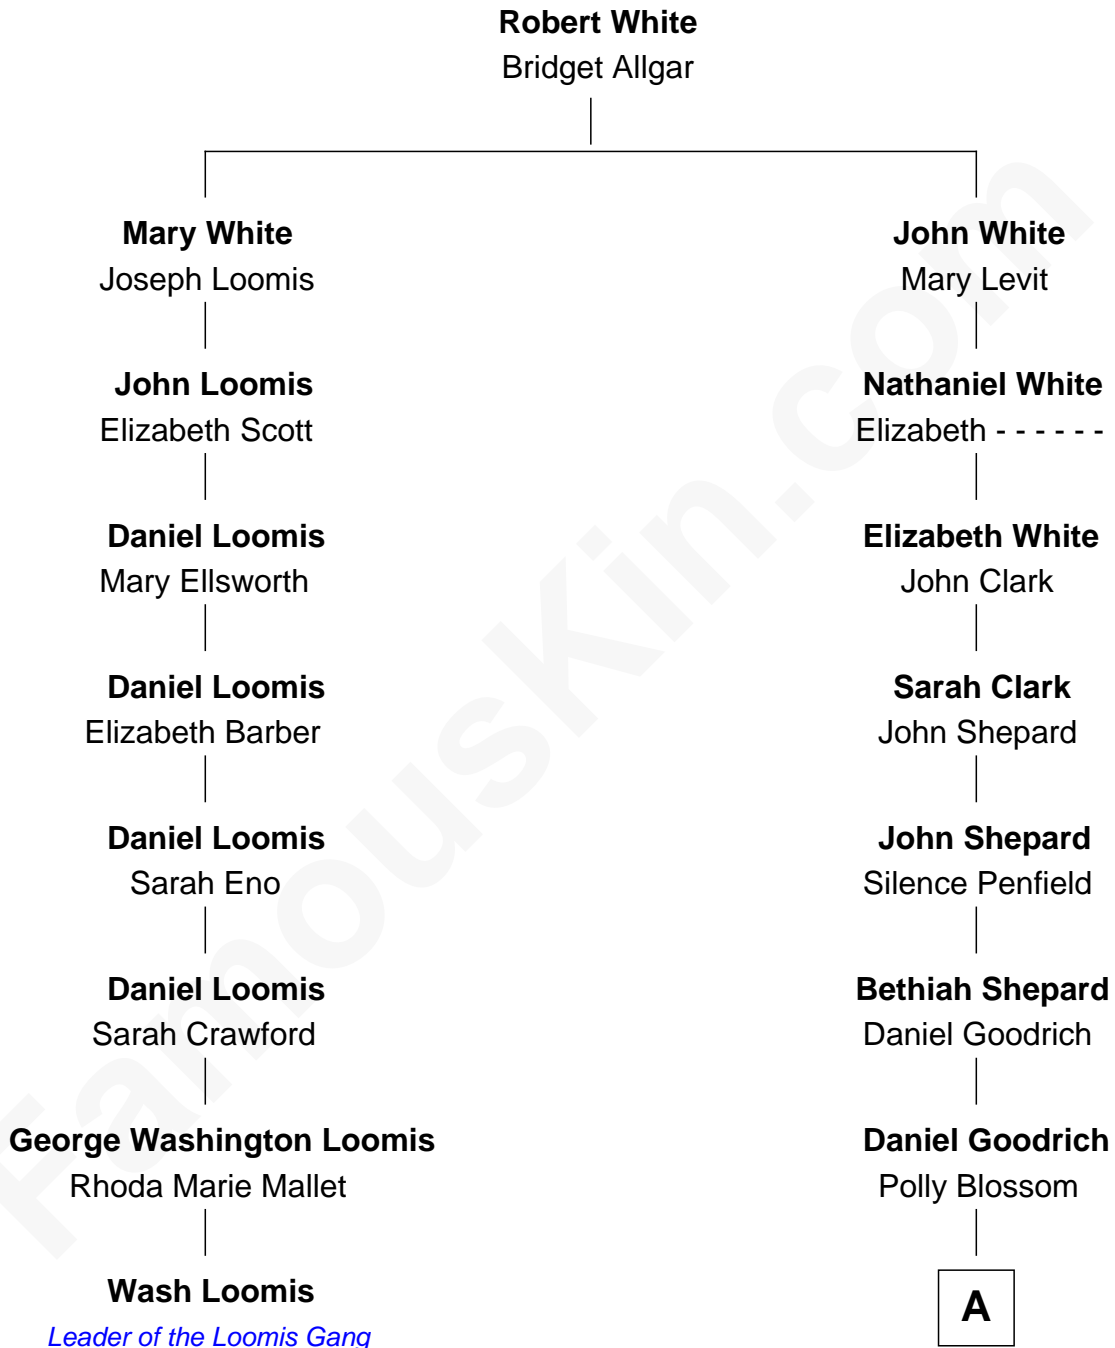

FamousKin.com

Relationship Chart of

Wash Loomis

Leader of the Loomis Gang

7th cousin 5 times removed of

Sarah Palin

9th Governor of Alaska

A

—
Jane Goodrich

Charles W. Rhodes

—
Alma Miranda Rhodes

James W. Heath

—
Charles R. Heath

Alice Adeline Oriel

—
Charles Francis Heath

Nellie Marie Brandt

—
Charles Richard Heath

Sarah Sheeran

—
Sarah Palin

9th Governor of Alaska