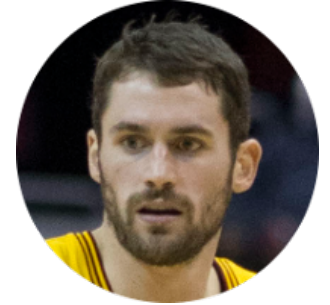

FamousKin.com Relationship Chart of

Wash Loomis

Leader of the Loomis Gang

6th cousin 5 times removed of

Kevin Love

NBA All-Star Player

John Bissell

A