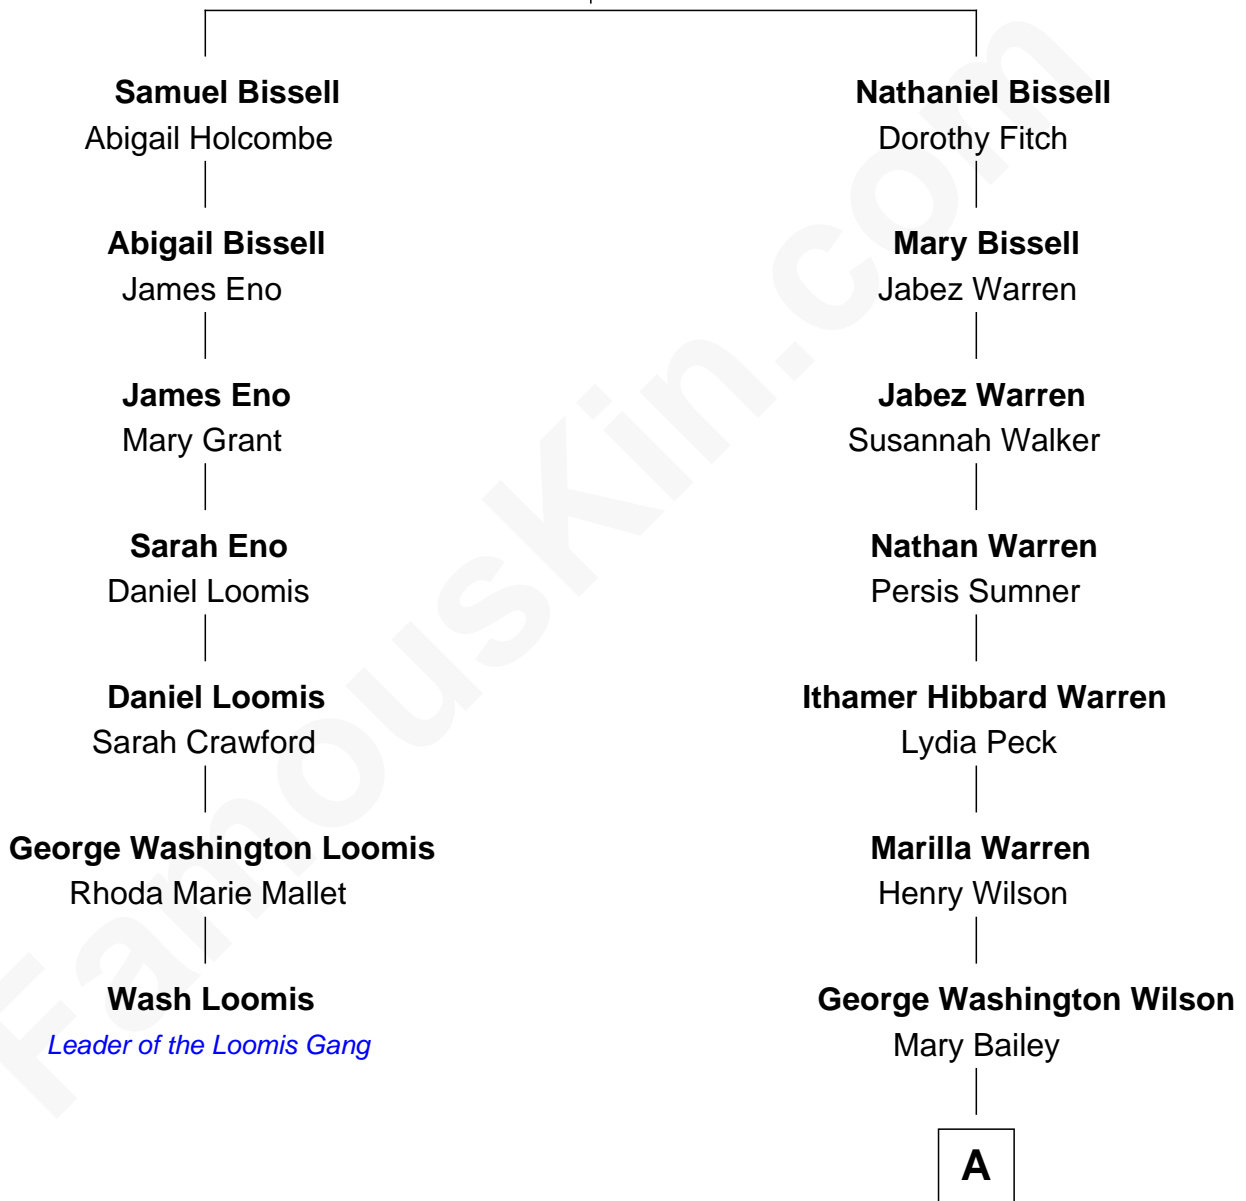

FamousKin.com Relationship Chart of

Wash Loomis

Leader of the Loomis Gang

6th cousin 5 times removed of

Kevin Love

NBA All-Star Player

John Bissell

A

William Henry Wilson

Alta Lenora Chitwood

William Coral Wilson

Edith Sophia Sthole

Emily Glee Wilson

Edward Milton Love

Stanley Sthole Love

Karen McCartney