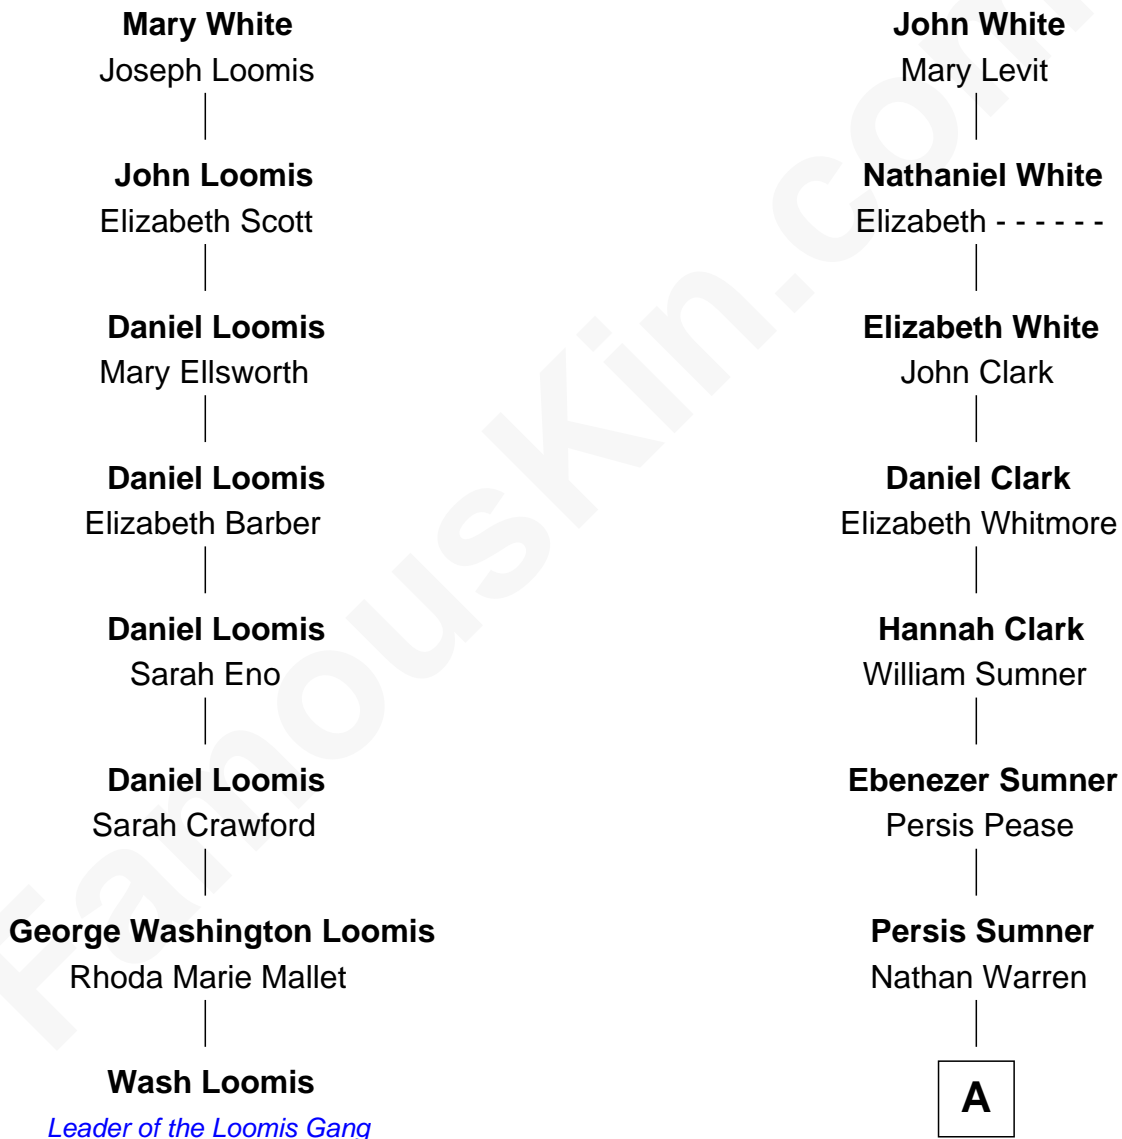

FamousKin.com Relationship Chart of

Wash Loomis

Leader of the Loomis Gang

7th cousin 6 times removed of

Mike Love

Co-Founder of The Beach Boys

Robert White

Bridget Allgar

A

|
Ithamer Hibbard Warren

Lydia Peck

|
Marilla Warren

Henry Wilson

|
George Washington Wilson

Mary Bailey

|
William Henry Wilson